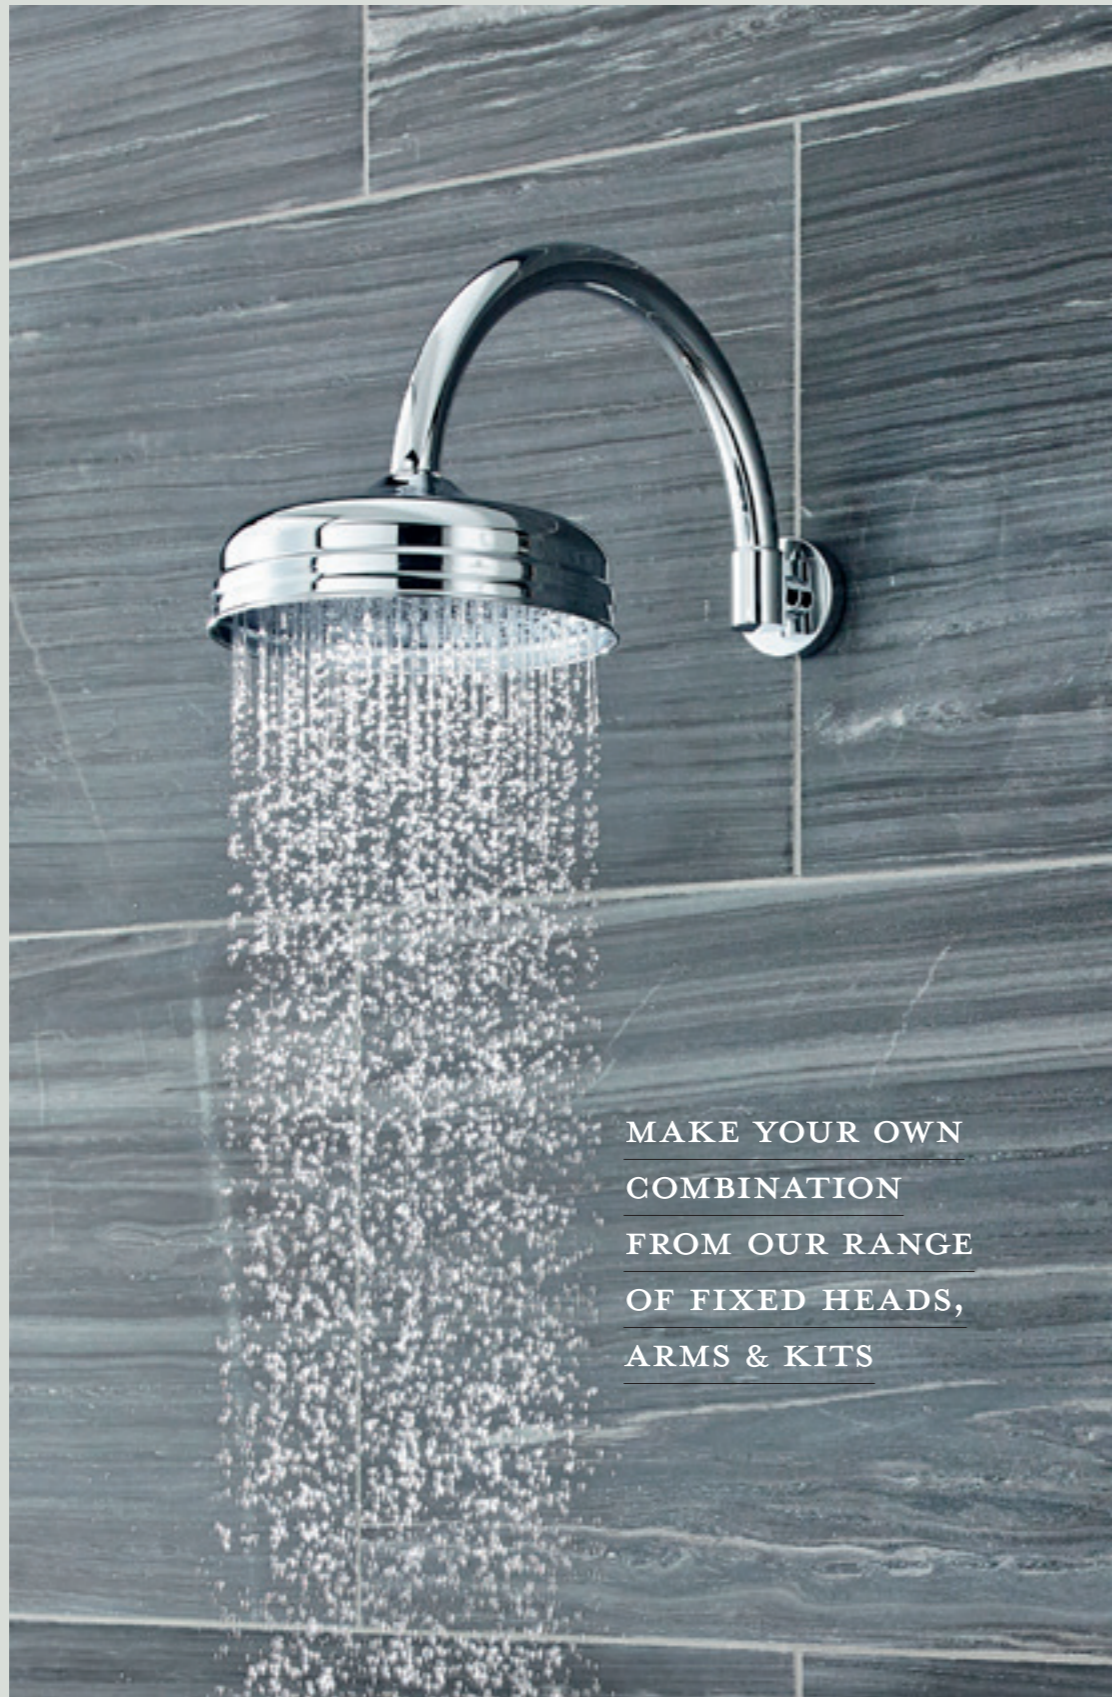

8" Apron Fixed Head
195mm Diameter

HEAD21 **£80.50** MP

Tec 8" Fixed Head
200mm Diameter

HEAD01 **£91.50** MP

6" Shower Rose
125mm Diameter

A304 **£105.00** MP

Fixed Arms

Curved Wall Mounted Arm
L315mm

ARM06 **£48.40**

Wall Mounted Arm
L345mm

ARM01 **£26.90**

MAKE YOUR OWN
COMBINATION
FROM OUR RANGE
OF FIXED HEADS,
ARMS & KITS

Shower Kits

Suitable for use with exposed shower valves.

Victorian Grand Rigid Riser Kit
With Diverter