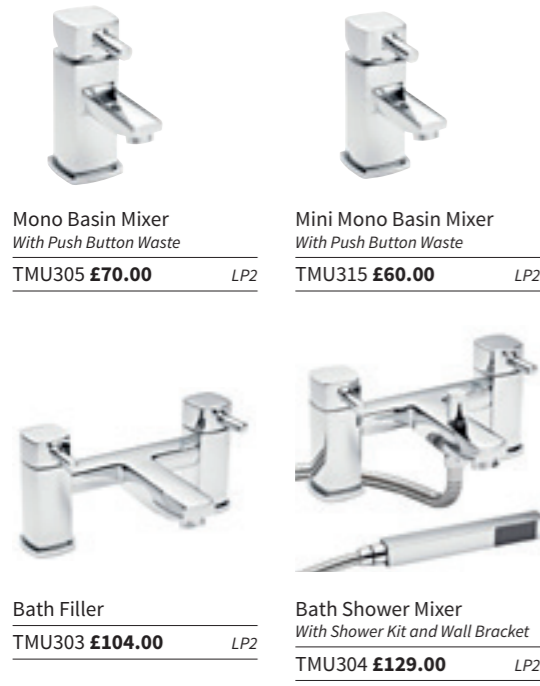

Vibe

Waterfall

Mini Mono Basin Mixer
With Push Button Waste
TSI315 **£66.50** LP2

Midi Mono Basin Mixer
With Push Button Waste
TSI305 **£76.50** LP2

Maxi Mono Basin Mixer
With Push Button Waste
VIB305 **£88.00** LP2

High Rise Mixer
Without Waste
TSI307 **£118.00** LP2

Bath Filler
TSI303 **£132.00** LP2

Bath Shower Mixer
With Shower Kit and Wall Bracket
TSI304 **£157.00** LP2

Ceramic Disc Matching Shower / P183

VAT @20% is included on all prices.

Munro

Square

Mono Basin Mixer
With Push Button Waste
TMU305 **£70.00** LP2

Mini Mono Basin Mixer
With Push Button Waste
TMU315 **£60.00** LP2

Bath Filler
TMU303 **£104.00** LP2

Bath Shower Mixer
With Shower Kit and Wall Bracket
TMU304 **£129.00** LP2