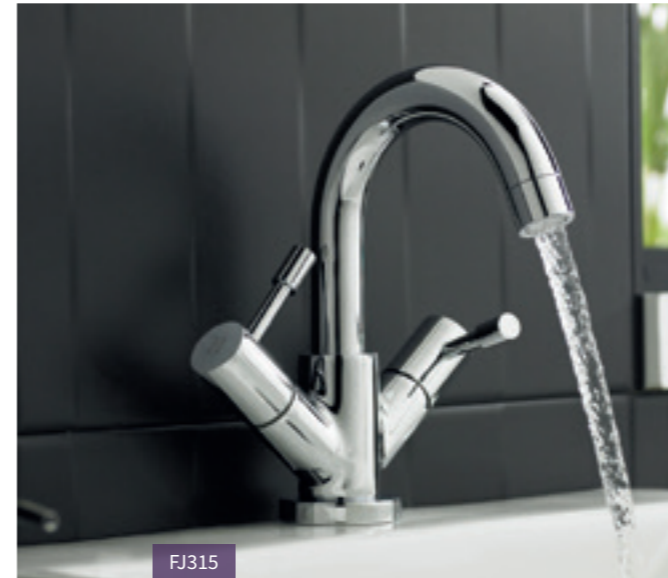

Mono Basin Mixer
With Push Button Waste
FJ318 **£75.50** LP2

Basin Taps
FJ311 **£64.50** LP2

Bath Taps
FJ312 **£52.50** MP

Bath Filler
FJ313 **£67.50** MP

Bath Shower Mixer
With Shower Kit & Wall Bracket
FJ314 **£117.00** HP1

Mono Basin Mixer
Swivel Spout & Pop-Up Waste
FJ315 **£78.00** LP2

Economy Mono Basin Mixer
Swivel Spout & Push Button Waste
FJ317 **£49.45** LP2

High Rise Mixer
Swivel Spout. Without Waste
FJ319 **£74.00** LP2