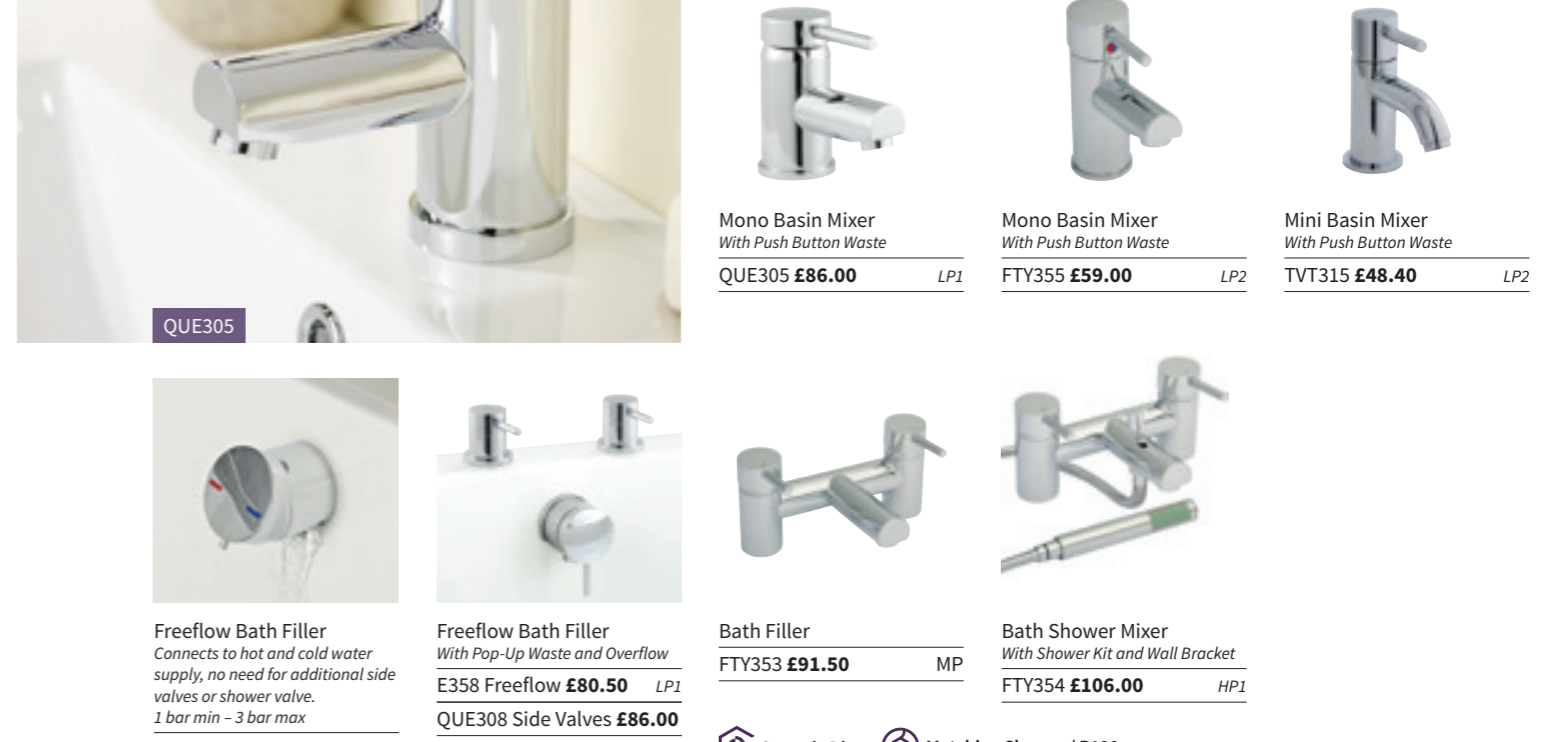

Mono Basin Mixer
Swivel Spout & Pop-Up Waste
FJ315 **£78.00** LP2

Economy Mono Basin Mixer
Swivel Spout & Push Button Waste
FJ317 **£49.45** LP2

High Rise Mixer
Swivel Spout. Without Waste
FJ319 **£74.00** LP2

Ceramic Disc Matching Shower / P190

Moat

Open Spout

Mono Basin Mixer
With Push Button Waste
TAT305 **£79.50** LP2

Bath Shower Mixer
With Shower Kit and Wall Bracket
TAT304 **£167.00** LP2

Ceramic Disc Matching Shower / P183

Quest

Lever

Mono Basin Mixer
With Push Button Waste
QUE305 **£86.00** LP1

Mono Basin Mixer
With Push Button Waste
FTY355 **£59.00** LP2

Mini Basin Mixer
With Push Button Waste
TVT315 **£48.40** LP2

Freeflow Bath Filler
Connects to hot and cold water supply, no need for additional side valves or shower valve. 1 bar min - 3 bar max
E301 **£102.00** HP1