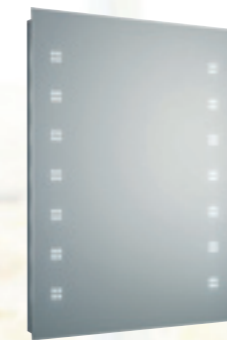

De-Mister

12 MONTH WARRANTY

With Motion Sensor

Panorama
Motion Sensor Backlit
Mirror with shaving
socket, digital clock
and de-mister pad
H800 x W600 x D50mm
LQ044 **£328.00** 1.8W LED

Lucid
LED Mirror with shaving
socket, de-mister pad
and LED motion
sensor technology
H800 x W600 x D65mm
LQ365 **£296.00** 3.36W LED

Bluetooth Connection

Corona
LED Mirror with motion
sensor technology,
de-mister pad,
stereo speakers,
bluetooth
connection, 5mm
safety film-backed
mirror glass
H800 x W600 x D85mm
LQ060 **£376.00** 1.44W LED

Safety Glass