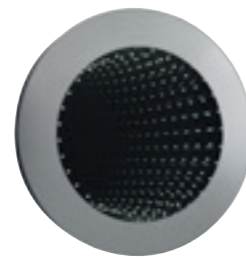

Infinity

12 MONTH WARRANTY

Lucio Infinity
LED Mirror with motion sensor
technology. Can be fitted vertically
or horizontally
H800 x W600 x D45mm
LQ043 **£317.00** 3.6W LED

Lucio Infinity
LED Mirror
H600 x W800 x D40mm
LQ362 **£263.00** 3.6W LED

Rectangular Infinity
LED Mirror
H700 x W500mm
LQ063 **£253.00** 12W LED

Round Infinity
LED Mirror
600mm Ø
LQ064 **£258.00** 6W LED

Infinity
mirrors
create
an eye
catching
focal
point

Safety Glass