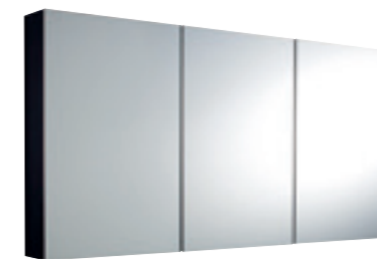

▶ **Quartet**
Mirror Cabinet Black Wood finish
H700 x W1350 x D150mm
LQ006 **£371.00**

▶ **Quartet**
Mirror Cabinet High Gloss Graphite finish
H700 x W1350 x D150mm
LQ055 **£392.00**