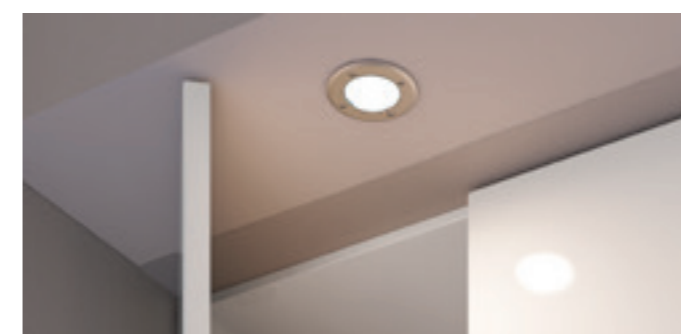

ORCA **C W Z2**

Surface/Recessed Light and Driver
IP44 Rated Recess/Surface Light for under cabinet mounting.

Finish: Chrome
Wattage: 1.65W (15W driver needed)
Beam Angle: 60°
LED Colours: Cool White, Warm White

SE9006HDCW Cool White	£26.90	1.65W
SE9006HDWW Warm White	£26.90	1.65W
SE40560 15W 700mA Driver	£21.50	15W

Orca Accessories

If you wish to connect more than one Orca fitting to a single driver the IP44 rated Y-Splitter allows you to do so.

IP44 Y-Splitter
SE10345 £5.40

IP44 1m Extension Lead
SE10346 £3.25