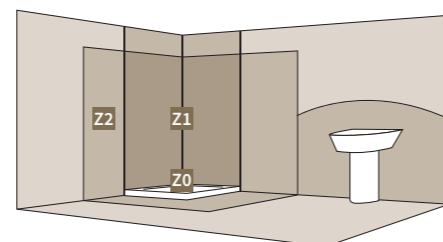

BATHROOM WITH SHOWER TRAY

Lighting Types

COB LED LIGHTING

A selection of our lights feature COB LED technology to ensure the brightest light output and longest lifespan. COB (Chip On Board) is the very latest technology when it comes to LED lighting. COB lamps consist of a higher number of LED chips, which are packed together to form one lighting module.

KEY FEATURES OF COB LIGHTING ARE:

- Enhanced efficiency
- Higher light output than SMD LED chips
- Longer lifespan
- Uniform appearance
- Same light output as a halogen lamp at a fraction of the energy usage, saving you money on energy bills

Cabinet & Mirror Lights 2 YEAR

LED COLOURS

Some of our LEDs are available in two colours, Cool White and Warm White so that you can choose the look you prefer. The images to the right show the difference in cool and warm light.