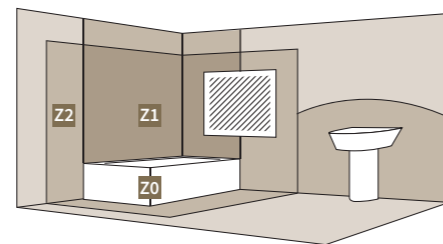

BATHROOM WITH BATH