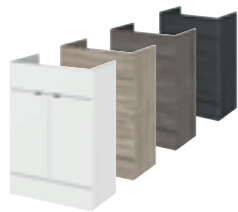

Supplied Rigid Soft Close Ceramic Basin

VAT @20% is included on all prices.

COMBINATION *By Design*

FEATURING Hudson Reed

Gloss White / P082

Driftwood / P084

Grey Avola / P086

Hacienda Black / P088