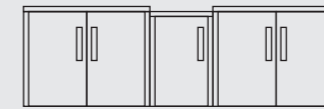

600mm 2 Door Cabinet
300mm 1 Door Cupboard inc. Worktop
600mm 2 Door Cabinet