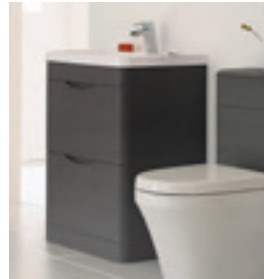

Eclipse / P064