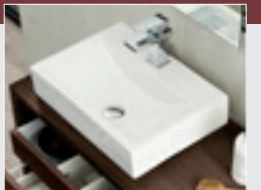

Combinations with the Counter Top Basin

900mm Worktop
300mm 1 Door Cupboard
600mm 2 Door Cabinet