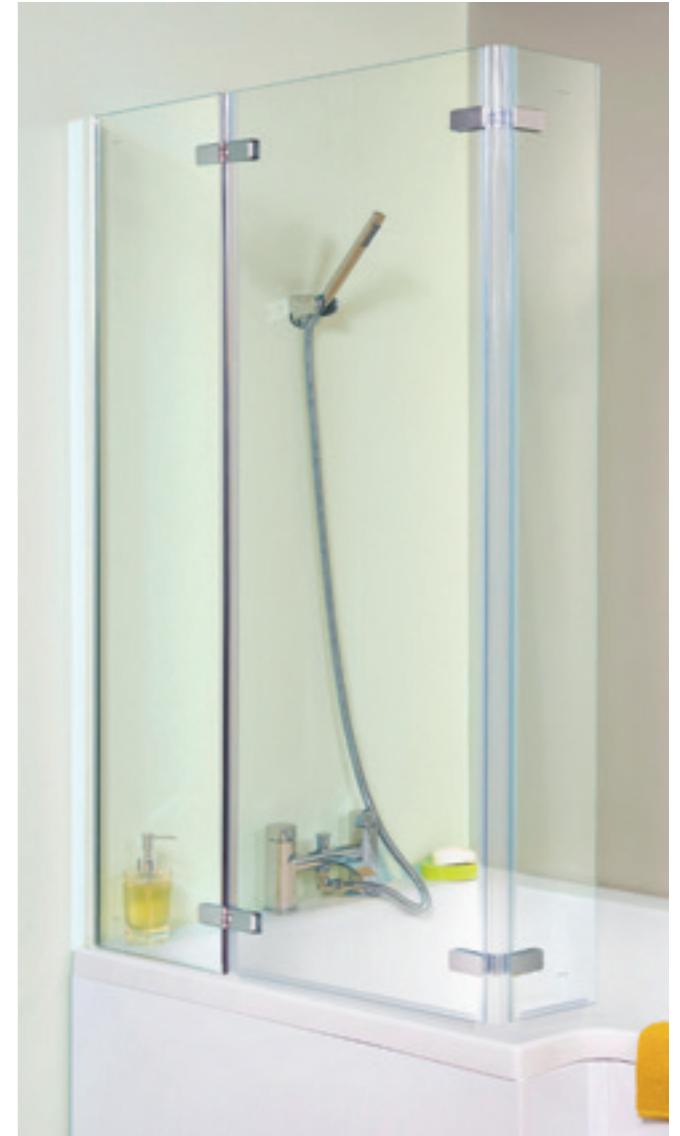

### ADDITIONAL FEATURES

- Polished Chrome
- Reversible
- Metal Caps
- Hinges from the wall
- 6mm Toughened Safety Glass
- Suitable for use with curved shower baths

ADDITIONAL FEATURES

- *Satin Chrome*
- *Reversible*
- *Hinges from wall*
- *5mm Toughened Safety Glass*

Ella   

Straight Bath Screen

Type	Size	Code	Price
Straight Hinged Bath Screen	H1400 x W735-745mm	ERSS1	<b>£85.00</b>

ADDITIONAL FEATURES

- *Satin Chrome*
- *Reversible*
- *Hinges centrally*
- *5mm Toughened Safety Glass*

Ella   

Curved P-Bath Screen

Type	Size	Code	Price
Curved P-Bath Screen	H1400 x W730-740mm	ERCS0	<b>£99.00</b>

ADDITIONAL FEATURES

- *Satin Chrome*
- *Reversible*
- *Hinges centrally*
- *5mm Toughened Safety Glass*

Ella   

Square Hinged Bath Screen

Type	Size	Code	Price
Square Hinged Bath Screen	H1400 x W800-810mm	ERSBS0	<b>£116.00</b>