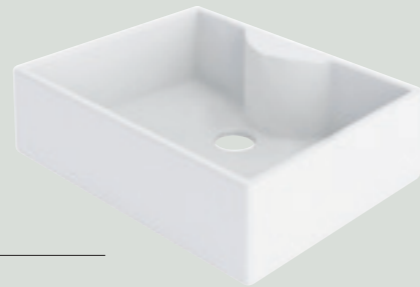

Staffordshire

H220 x W595 x D450mm

U BTL007 **£301.00**

BTL007