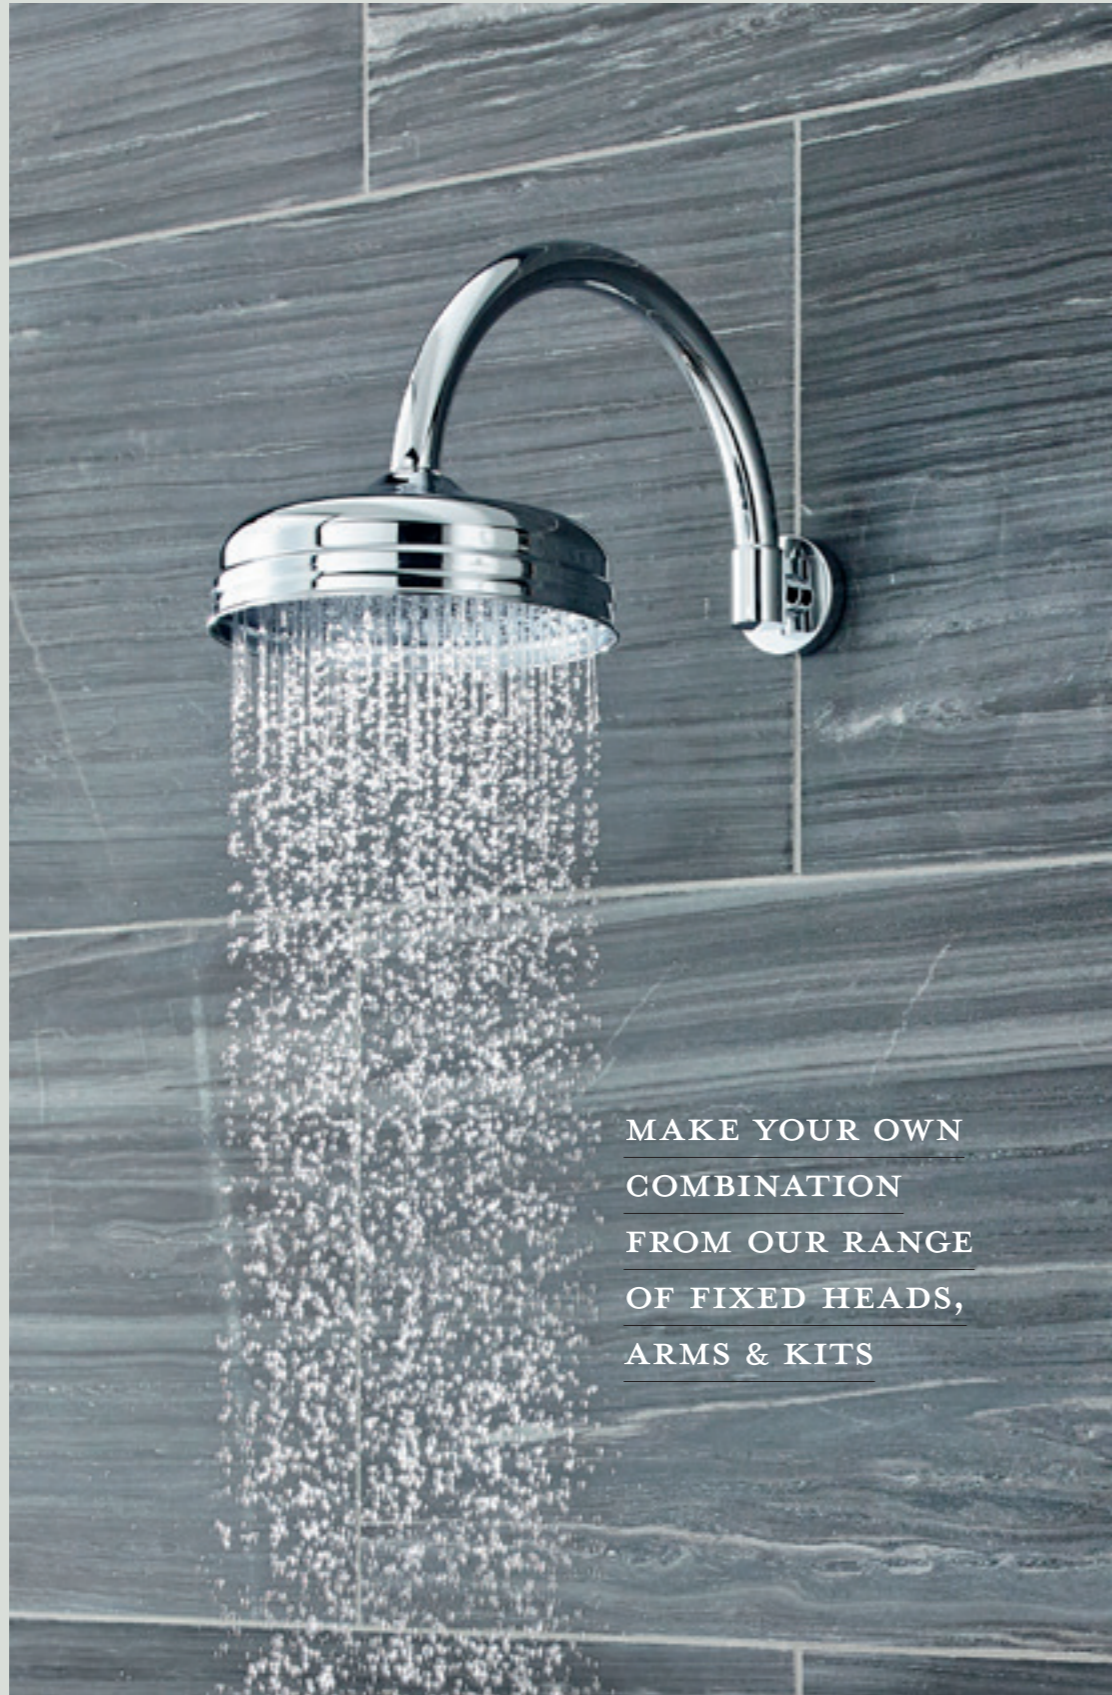

Fixed Heads 20 YEAR

HEAD16 £210.00 MP

HEAD21 £80.50 MP

HEAD01 £91.50 MP

A304 £105.00 MP

Fixed Arms

ARM06 £48.40

ARM01 £26.90

Guarantees: **20 Year** **10 Year** **5 Year**

MAKE YOUR OWN
COMBINATION
FROM OUR RANGE
OF FIXED HEADS,
ARMS & KITS