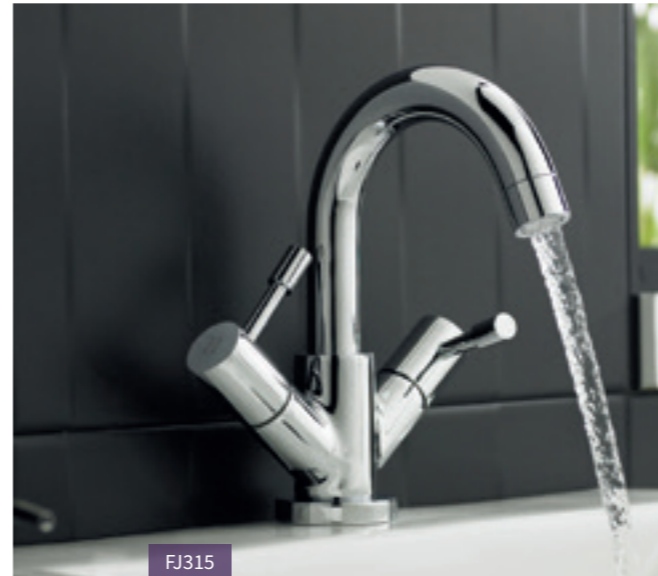

Mono Basin Mixer
With Push Button Waste
FJ318 **£75.50** LP2

Basin Taps
FJ311 **£64.50** LP2

Bath Taps
FJ312 **£52.50** MP

Series 2

Lever