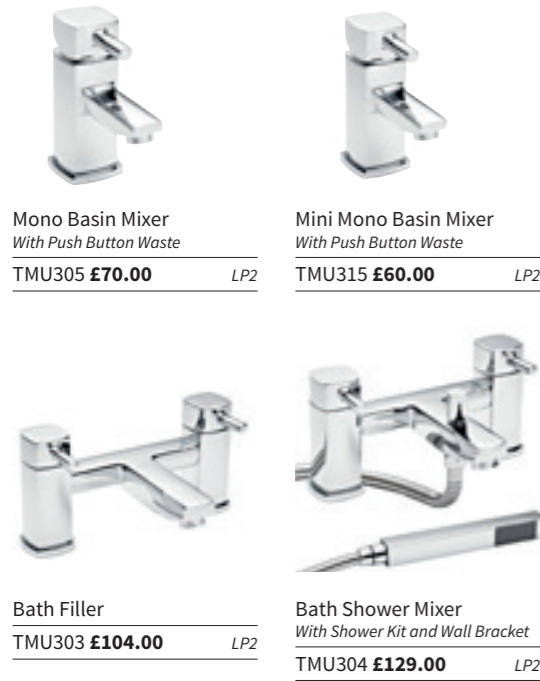

Vibe

Waterfall

Mini Mono Basin Mixer
With Push Button Waste
TSI315 **£66.50** LP2

Midi Mono Basin Mixer
With Push Button Waste
TSI305 **£76.50** LP2

Maxi Mono Basin Mixer
With Push Button Waste
VIB305 **£88.00** LP2

High Rise Mixer
Without Waste
TSI307 **£118.00** LP2

Bath Filler
TSI303 **£132.00** LP2

Bath Shower Mixer
With Shower Kit and Wall Bracket
TSI304 **£157.00** LP2

Ceramic Disc Matching Shower / P181

VAT @20% is included on all prices.

Munro

Square

Mono Basin Mixer
With Push Button Waste
TMU305 **£70.00** LP2

Mini Mono Basin Mixer
With Push Button Waste
TMU315 **£60.00** LP2

Bath Filler
TMU303 **£104.00** LP2

Bath Shower Mixer
With Shower Kit and Wall Bracket
TMU304 **£129.00** LP2