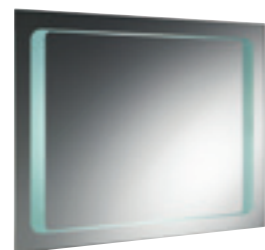

Safety Glass

Safety Glass

Motion Sensor 12 MONTH WARRANTY

Brighten your bathroom with ease, with a motion sensor mirror

Maverick
Motion Sensor Backlit Mirror
H700 x W550 x D45mm
LQ041 **£199.00** 32W

Vizor
Motion Sensor Mirror with shaving socket, digital clock and de-mister pad
H650 x W800 x D45mm
LQ042 **£317.00** 20W