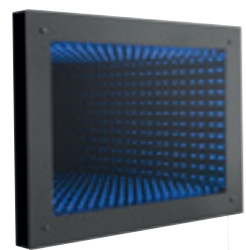

Infinity 12 MONTH WARRANTY

Lucio Infinity
LED Mirror with motion sensor
technology. Can be fitted vertically
or horizontally
H800 x W600 x D45mm
LQ043 **£317.00** 3.6W LED

Lucio Infinity
LED Mirror
H600 x W800 x D40mm
LQ362 **£263.00** 3.6W LED

Rectangular Infinity
LED Mirror
H700 x W500mm
LQ063 **£253.00** 12W LED

Round Infinity
LED Mirror
600mm Ø
LQ064 **£258.00** 6W LED

Infinity
mirrors
create
an eye
catching
focal
point