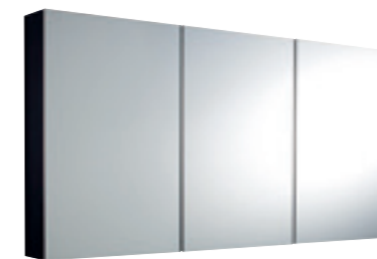

Vantage
Standard Mirror with Light
H800 x W600 x D50mm
LQ379 **£105.00** 35W 80mm

Adriana
Backlit Mirror
H700 x W500 x D50mm
LQ348 **£145.00** 2x20W

Adela
Backlit Mirror
H500x W700 x D50mm
LQ345 **£124.00** 2x8W Tube

Verdi
Backlit Mirror
Dia 550 x D55mm
LQ355 **£134.00** 40W Ring

▶ **Quartet**
Mirror Cabinet Black Wood finish
H700 x W1350 x D150mm
LQ006 **£371.00**

▶ **Quartet**
Mirror Cabinet High Gloss Graphite finish
H700 x W1350 x D150mm
LQ055 **£392.00**