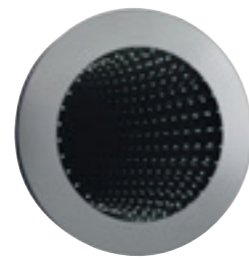

Infinity 12 MONTH WARRANTY

Lucio Infinity
LED Mirror with motion sensor
technology. Can be fitted vertically
or horizontally
H800 x W600 x D45mm
LQ043 **£317.00** 3.6W LED

Lucio Infinity
LED Mirror
H600 x W800 x D40mm
LQ362 **£263.00** 3.6W LED

Rectangular Infinity
LED Mirror
H700 x W500mm
LQ063 **£253.00** 12W LED

Round Infinity
LED Mirror
600mm Ø
LQ064 **£258.00** 6W LED

Infinity
mirrors
create
an eye
catching
focal
point