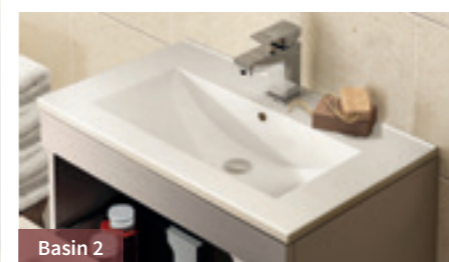

Basin 1

Basin 2

Co-ordinating BATH PANELS / Driftwood P142/P144

VAT @20% is included on all prices.