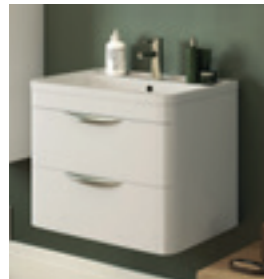

Parade / P063