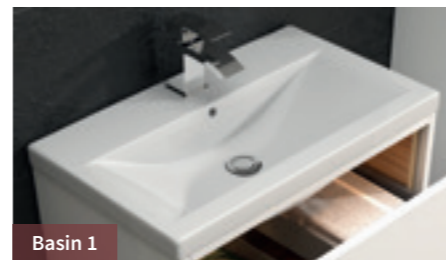

Coast

Grey Gloss
White Gloss

Combine the minimalist look and latest technology of push open doors and drawers with open shelves in the Coast collection. The open shelves contrast with the fascia colour for a high impact look and provide easy access to your bathroom necessities.

WALL HUNG

Cabinet	500mm Cabinet H500 x W500 x D390mm 1 Drawer & open shelf	600mm Cabinet H500 x W600 x D390mm 1 Drawer & open shelf	800mm Cabinet H500 x W800 x D390mm 1 Drawer & open shelf	350mm Tall Unit H1400 x W350 x D350mm 2 Doors & open shelf
Grey Gloss	FMC884 £456.00	FMC886 £499.00	FMC888 £606.00	FMC861 £429.00
White Gloss	FMC984 £456.00	FMC986 £499.00	FMC988 £606.00	FMC961 £429.00
Basin 1	NVM012 £80.50	NVM013 £86.00	NVM015 £118.00	
Basin 2	FCM002 £80.50	NVM003 £80.50	NVM005 £102.00	

FLOOR STANDING

Cabinet	500mm Cabinet H810 x W500 x D390mm 2 Drawer & Open Shelf	600mm Cabinet H810 x W600 x D390mm 2 Drawer & Open Shelf	800mm Cabinet H810 x W800 x D390mm 2 Drawer & Open Shelf	600mm WC Unit H850 x W600 x D225mm Cistern not included	600mm WC Unit H1150 x W600 x D225mm Open shelf, cistern not included
Grey Gloss	FMC874 £542.00	FMC876 £606.00	FMC878 £682.00	FMC846 £246.00	FMC856 £354.00
White Gloss	FMC974 £542.00	FMC976 £606.00	FMC978 £682.00	FMC946 £246.00	FMC956 £354.00
Basin 1	NVM012 £80.50	NVM013 £86.00	NVM015 £118.00		
Basin 2	FCM002 £80.50	NVM003 £80.50	NVM005 £102.00		

HOW TO Order

1. **STEP 1**
   Choose your Finish
   Gloss White/Coco Bolo
   or Grey Gloss/Driftwood
2. **STEP 2**
   Choose your Basin
   Basin 1 with deep 40mm profile
   Basin 2 with slimline 18mm profile
3. **STEP 3**
   Choose your Units
   Configure your look with your choice of units

VAT @20% is included on all prices.