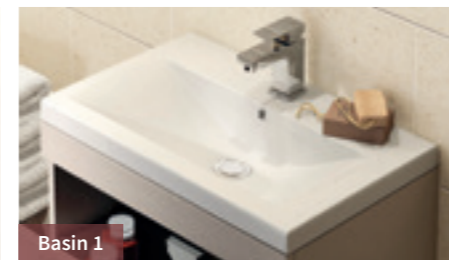

Shipton

Stone Grey
Driftwood

Shipton brings a stunning modern look to your bathroom in matt Stone Grey or Driftwood finishes. With colour coordinated cabinets and a wide range of sizes, we've got an option for bathrooms of all proportions.

WALL HUNG

Cabinet	500mm Cabinet H470 x W510 x D390mm 1 Drawer	600mm Cabinet H470 x W610 x D390mm 1 Drawer	800mm Cabinet H470 x W810 x D390mm 1 Drawer	300mm Tall Unit H1435 x W300 x D253mm 2 Door	600mm Mirror Cabinet H715 x W600 x D184mm 2 Door
Stone Grey	SH51DW £144.00	SH61DW £159.00	SH81DW £167.00	SH3MH £180.00	SH6MR £219.00
Driftwood	DK51DW £144.00	DK61DW £159.00	DK81DW £167.00	DK3MH £180.00	DK6MR £219.00
Basin 1	NVM012 £80.50	NVM013 £86.00	NVM015 £118.00		
Basin 2	FCM002 £80.50	NVM003 £80.50	NVM005 £102.00		

FLOOR STANDING

Cabinet	500mm Cabinet H905 x W510 x D390mm 2 Door	600mm Cabinet H905 x W610 x D390mm 2 Door	600mm Cabinet H905 x W610 x D390mm 2 Drawer	800mm Cabinet H905 x W810 x D390mm 2 Drawer	500mm WC Unit H853 x W500 x D260mm Cistern not included
Stone Grey	SH52DR £167.00	SH62DR £186.00	SH62DW £207.00	SH82DW £221.00	SH5WC £153.00
Driftwood	DK52DR £167.00	DK62DR £186.00	DK62DW £207.00	DK82DW £221.00	DK5WC £153.00
Basin 1	NVM012 £80.50	NVM013 £86.00	NVM013 £86.00	NVM015 £118.00	
Basin 2	FCM002 £80.50	NVM003 £80.50	NVM003 £80.50	NVM005 £102.00	

HOW TO Order

STEP 1
Choose your Finish
Stone Grey or Driftwood

STEP 2
Choose your Basin
Basin 1 with deep 40mm profile
Basin 2 with slimline 18mm profile

STEP 3
Choose your Units
Configure your look with your choice of units

Co-ordinating BATH PANELS / Driftwood P142/P144

VAT @20% is included on all prices.