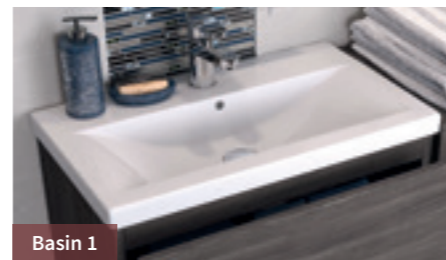

Urban

Grey Avola
Cashmere Gloss

Urban incorporates the latest handle-less design trend, created in Italy and now highly popular in the UK. The earthy colour palette is right on trend, with a choice of Cashmere Gloss or Grey Avola. Choose from a selection of floorstanding or wall hung basin and cabinet options and for the ultimate in storage, combine with a matching tall unit boasting both a cupboard and drawer or a smaller two drawer side unit.

WALL HUNG

Cabinet	500mm Cabinet H500 x W510 x D385mm 2 Drawer	600mm Cabinet H500 x W610 x D385mm 2 Drawer	800mm Cabinet H500 x W810 x D385mm 2 Drawer	400mm Tall Unit H1400 x W400 x D385mm 1 Door, 1 Drawer	400mm Side Cabinet H520 x W400 x D400mm 2 Drawer
Grey Avola	FMU514 £424.00	FMU516 £450.00	FMU518 £515.00	FMU562 £321.00	FMU592 £268.00
Cashmere	FMU714 £424.00	FMU716 £450.00	FMU718 £515.00	FMU762 £321.00	FMU792 £268.00
Basin 1	NVM012 £80.50	NVM013 £86.00	NVM015 £118.00		
Basin 2	FCM002 £80.50	NVM003 £80.50	NVM005 £102.00		

FLOOR STANDING

Cabinet	600mm Cabinet H810 x W610 x D385mm 2 Doors, 1 Drawer	800mm Cabinet H810 x W810 x D385mm 2 Doors, 1 Drawer	600mm WC Unit H850 x W600 x D220 mm Cistern not included
Grey Avola	FMU526 £483.00	FMU528 £526.00	FMU546C £203.00
Cashmere	FMU726 £483.00	FMU728 £526.00	FMU746C £203.00
Basin 1	NVM013 £86.00	NVM015 £118.00	
Basin 2	NVM003 £80.50	NVM005 £102.00	

The handle-less design creates a sleek and uncluttered look

HOW TO Order

STEP 1
Choose your Finish
Cashmere Gloss or Grey Avola

STEP 2
Choose your Basin
Basin 1 with deep 40mm profile
Basin 2 with slimline 18mm profile

STEP 3
Choose your Units
Configure your look with your choice of units

VAT @20% is included on all prices.