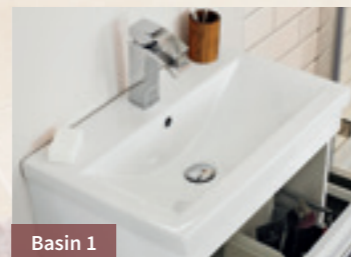

Basin 2

Basin 1