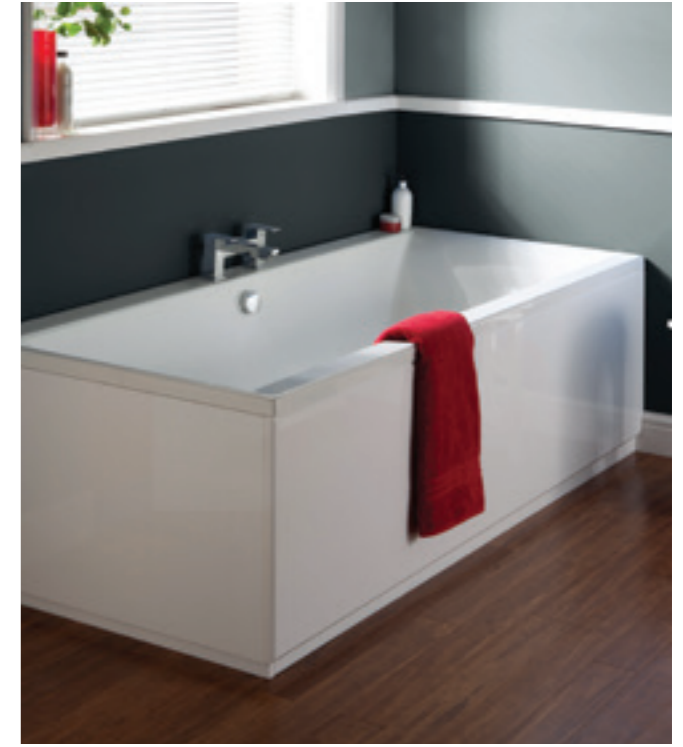

Asselby

Square Double Ended Bath

ETERNALITE				
Size	Code	Price	Code	Price
L1700 x W700 x D385mm	NBA209	£232.00	BDE006	£368.00
L1700 x W750 x D385mm	NBA210	£241.00	BDE007	£410.00
L1800 x W800 x D385mm	NBA214	£271.00	BDE008	£442.00

ETERNALITE

Showering Option Configurable

Bath Panels:
Please see page 142-143 for our range of co-ordinating bath panels.