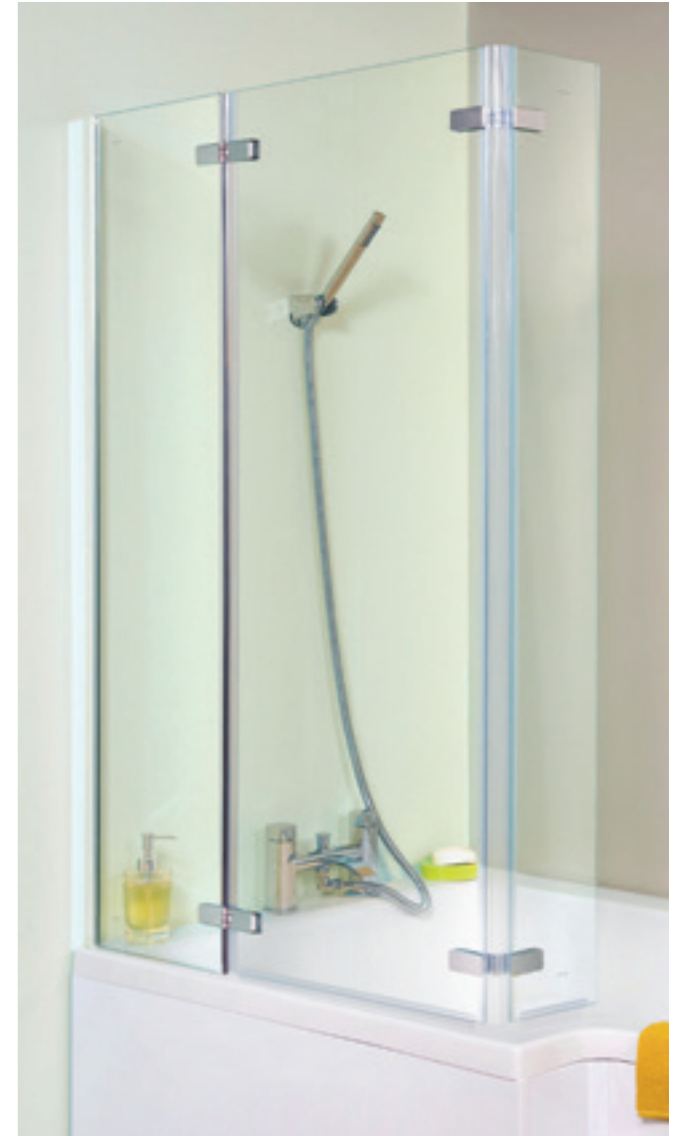

ADDITIONAL FEATURES

- *Satin Chrome*
- *Reversible*
- *Hinges from wall*
- *5mm Toughened Safety Glass*

Ella   

Straight Bath Screen

Type	Size	Code	Price
Straight Hinged Bath Screen	H1400 x W735-745mm	ERSS1	£85.00

ADDITIONAL FEATURES

- *Satin Chrome*
- *Reversible*
- *Hinges centrally*
- *5mm Toughened Safety Glass*

Ella   

Curved P-Bath Screen

Type	Size	Code	Price
Curved P-Bath Screen	H1400 x W730-740mm	ERCS0	£99.00

ADDITIONAL FEATURES

- *Satin Chrome*
- *Reversible*
- *Hinges centrally*
- *5mm Toughened Safety Glass*

Ella   

Square Hinged Bath Screen

Type	Size	Code	Price
Square Hinged Bath Screen	H1400 x W800-810mm	ERSBS0	£116.00

ADDITIONAL FEATURES

- *Satin Chrome*
- *Reversible*
- *Hinges centrally and on return prices*
- *5mm Toughened Safety Glass*

Straight Bath Panels

Our straight bath panels can be paired with our fitted and combination furniture for a fully co-ordinated look.