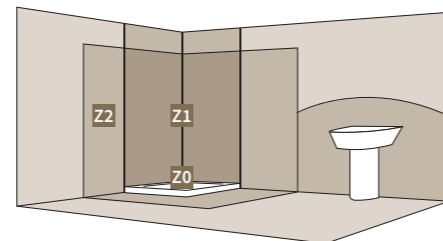

ZONE 1 **Z1**

Is the area above **ZONE 0**, up to a height of 2.25m above the floor. *Minimum rating of IP44.*

ZONE 2 **Z2**

Is the area above **ZONE 1** up to a height of 3m, as well as the area that is horizontal within 0.6m from **ZONE 1**. If the space under the bath cannot be accessed without using a tool, then that space is considered as un-zoned. *IP rating of at least IP44 is required.*

We have stated on each product which zone they are suitable for if restrictions apply.

BATHROOM WITH BATH

BATHROOM WITH SHOWER TRAY

Lighting Types

COB LED LIGHTING

A selection of our lights feature COB LED technology to ensure the brightest light output and longest lifespan. COB (Chip On Board) is the very latest technology when it comes to LED lighting. COB lamps consist of a higher number of LED chips, which are packed together to form one lighting module.