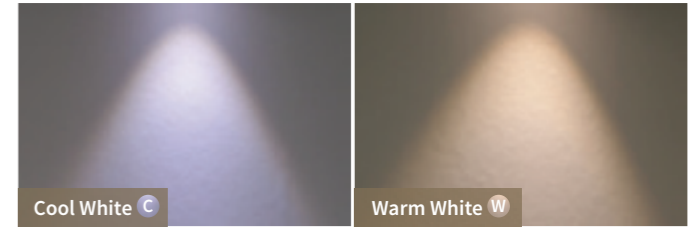

Cabinet & Mirror Lights 2 YEAR

LED COLOURS

Some of our LEDs are available in two colours, Cool White and Warm White so that you can choose the look you prefer. The images to the right show the difference in cool and warm light.