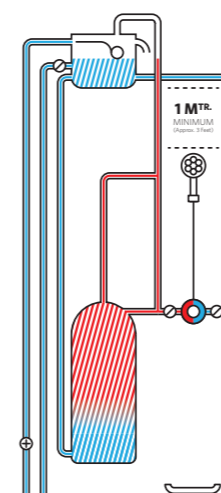

If you have a cold water tank in your loft and hot water cylinder (usually found in your airing cupboard) then you have a gravity fed system.

Recommended For

Suitable for all LP1 and LP2 combinations. For all our MP and HP combinations, you may need to use a suitable shower pump to give the required pressure for optimum performance.