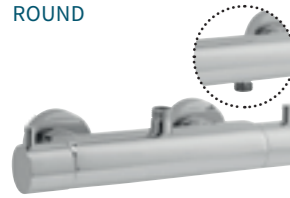

ROUND

Minimalist Thermostatic Bar Valve
Top and bottom outlet

A3500 £213.00 LP2