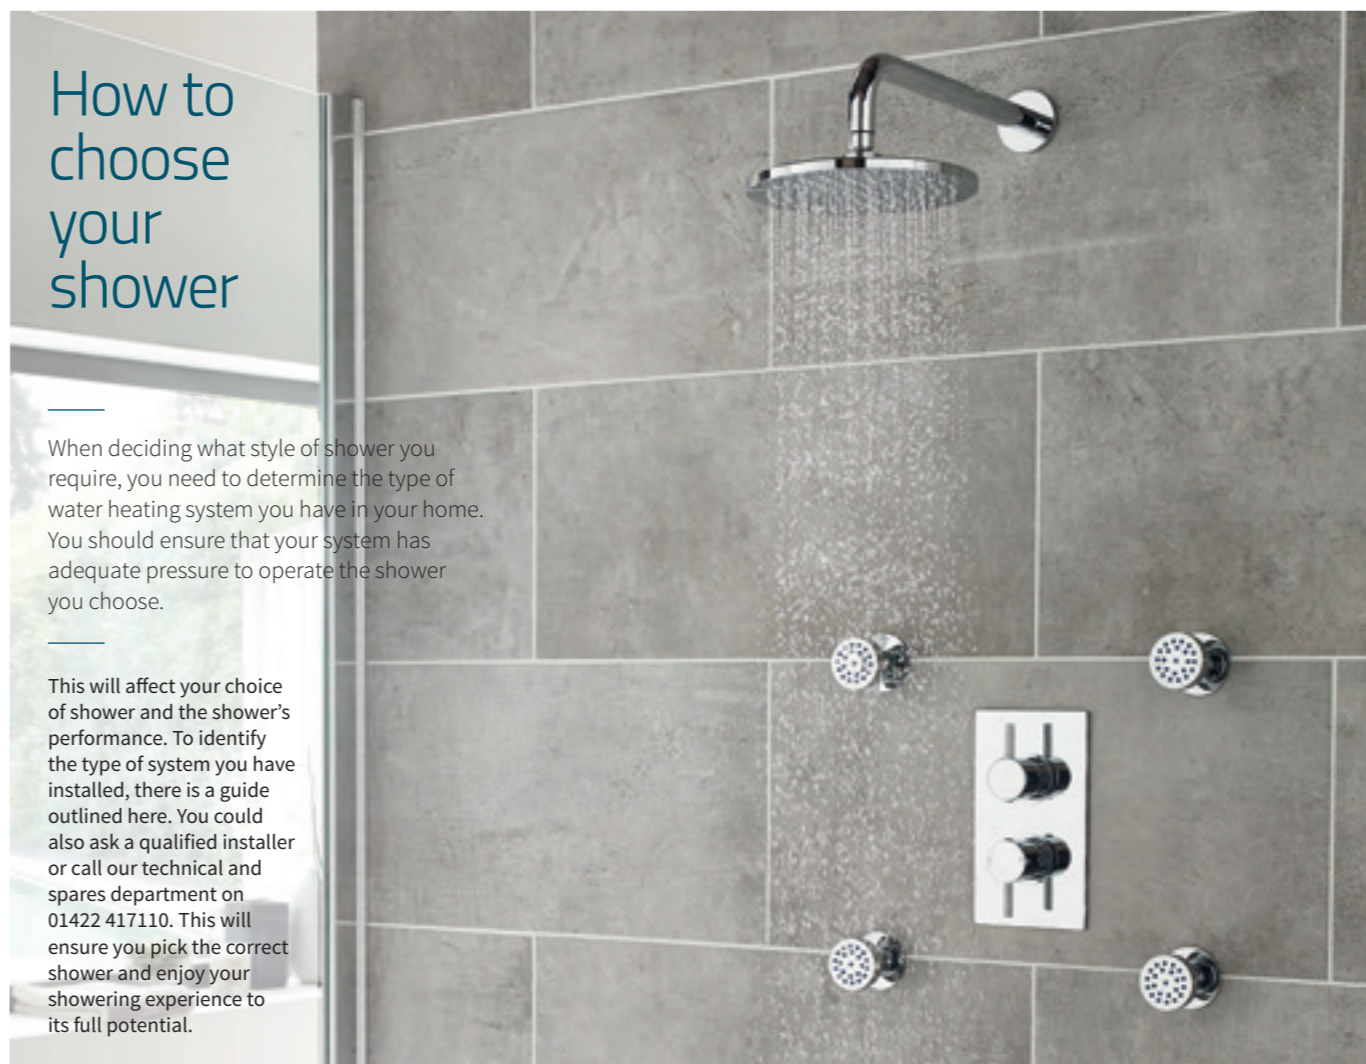

RELIABILITY

- Accurate flow control
- Excellent flow rates – even at low pressure. Ultra showers can deliver 5.5 litres of water per minute at 0.1 bar pressure
- The patented Valquest cartridge is highly resistant to calcium build-up – even in hard water areas

Installation made easy

Ultra Finishing Thermostatic Shower Valves contain the patented Valquest cartridge – which makes them simple to install and easy to maintain after installation.

- The cartridge is fully reversible, meaning if hot and cold supplies are the wrong way round, it doesn't need re-plumbing. Simply remove the cartridge, turn 180° and replace
- Full thermal protection to prevent scalding even in the event of hot or cold water failure
- The patented cartridge is highly resistant to calcium build-up - even in hard water areas
- Thermostatic control to +/- 2 degrees even if the temperature or incoming pressures fluctuate