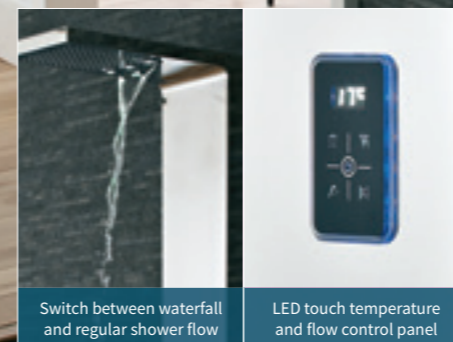

Thermostatic Shower Panel
Stainless Steel HP2
AS326 **£1,177.00**

Surface

- 3 rectangular inset body jets
- Inset square fixed head
- Pencil handset
- Thermostatic

Thermostatic Shower Panel
Stainless Steel HP2
AS342 **£1,177.00**

Lava

- 2 inset rectangular body jets
- Pencil handset
- Waterfall and conventional head
- Thermostatic

Thermostatic Shower Panel
Stainless Steel HP2
AS315 **£876.00**

Genie

- 4 round body jets
- LED touch temperature and flow control panel
- Inset square fixed head with LED lights
- Rectangular handset
- Thermostatic

LED Thermostatic Shower Panel
Chrome HP2
AS361 **£1,389.00**

Switch between waterfall and regular shower flow

LED touch temperature and flow control panel

Prophecy 20 YEAR WARRANTY

- 4 round body jets
- Multi-function handset
- Movable fixed head
- Thermostatic

Thermostatic Shower Panel
Black Chrome HP2
A3321 **£562.00**

Switch between waterfall and regular shower flow

Shimmer 20 YEAR WARRANTY

- 6 round inset body jets
- Inset round fixed head with waterfall
- Pencil handset
- Thermostatic