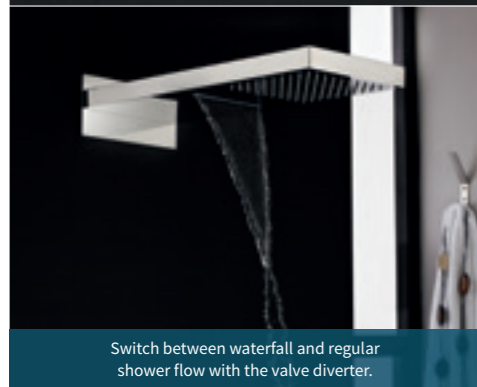

Cool Touch

Thermostatic
Bar Valve

Our fantastic new 'Cool Touch' thermostatic bar valve is designed to provide safe showering for all the family. Cold water is circulated around the bar valve itself so that it is cool to the touch, even on the hot water inlet side.

Cool Touch Thermostatic Bar Valve

VBS022 £112.00 HP1

Suitable for
use with
all water
systems

Fast Fit Brackets

Installation made easy,
with Fast-Fit Brackets

Backplate Elbow Unions

A312 £35.50

Fast-Fit Bracket for Bar Thermostats

A315 £14.20

Fast-Fit Bracket for Bar Thermostats

A313 £54.50

Fixed Heads

Switch between waterfall and regular shower flow with the valve diverter.

Complete Fixed Heads

Rectangular Shower Head with Waterfall
Suitable for use with twin valve with diverter, triple valve or triple valve with diverter.
430 x 200mm
HEAD48 £254.00 MP