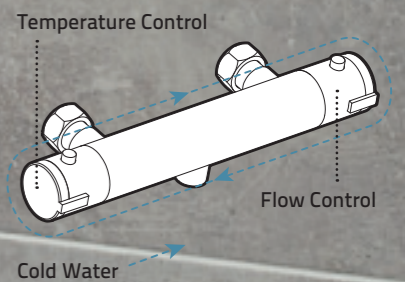

Cool Touch

Thermostatic
Bar Valve

Our fantastic new 'Cool Touch' thermostatic bar valve is designed to provide safe showering for all the family. Cold water is circulated around the bar valve itself so that it is cool to the touch, even on the hot water inlet side.

Cool Touch Thermostatic Bar Valve

VBS022 £112.00 HP1

Suitable for
use with
all water
systems

Fast Fit Brackets

Installation made easy,
with Fast-Fit Brackets

Backplate Elbow Unions

A312 £35.50

Fast-Fit Bracket for Bar Thermostats

A315 £14.20

Fast-Fit Bracket for Bar Thermostats

A313 £54.50

Fixed Heads

Switch between waterfall and regular shower flow with the valve diverter.

Complete Fixed Heads

Rectangular Shower Head with Waterfall
Suitable for use with twin valve with diverter, triple valve or triple valve with diverter.
430 x 200mm
HEAD48 £254.00 MP