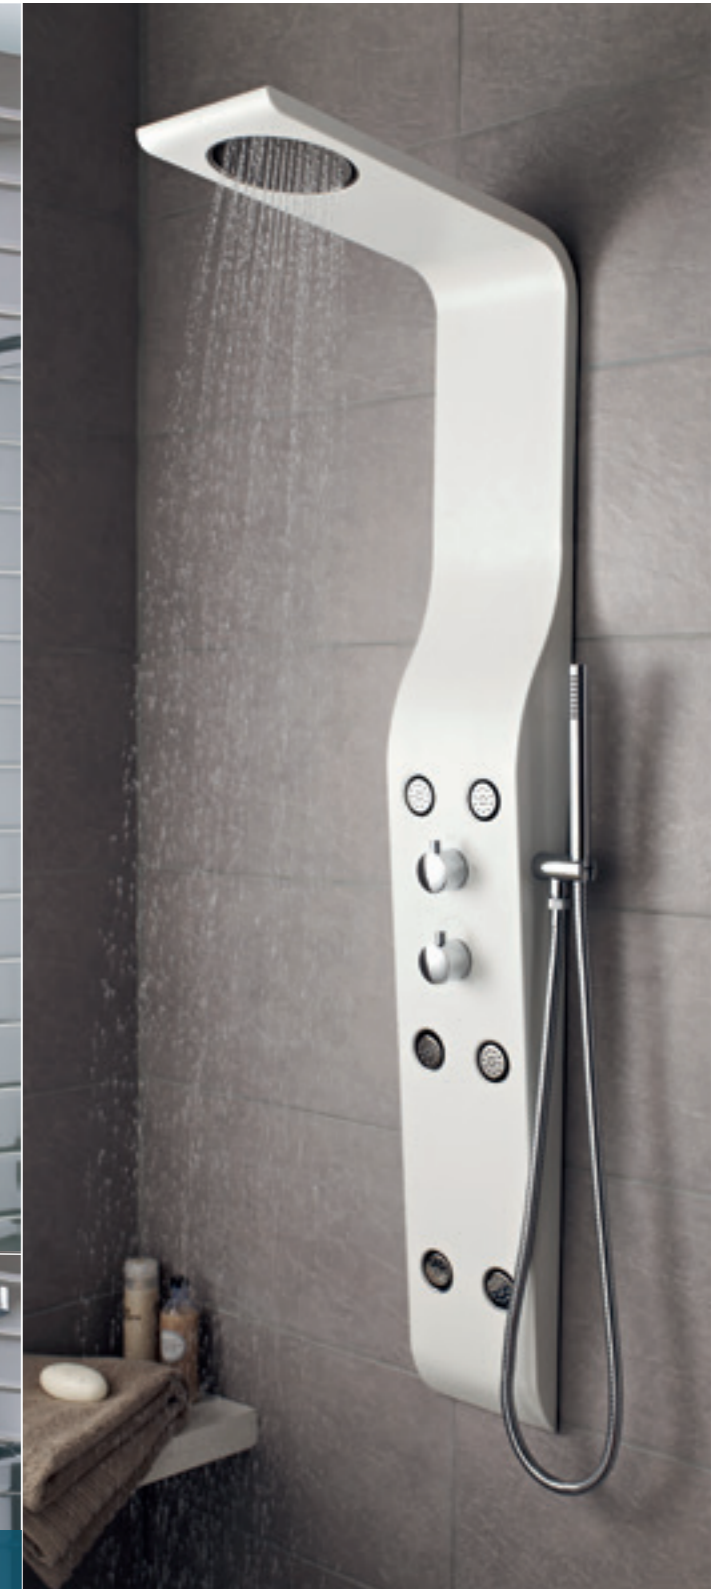

LED Thermostatic Shower Panel
Chrome HP2
AS361 **£1,389.00**

Switch between waterfall and regular shower flow

LED touch temperature and flow control panel

Prophecy 20 YEAR WARRANTY

- 4 round body jets
- Multi-function handset
- Movable fixed head
- Thermostatic

Thermostatic Shower Panel
Black Chrome HP2
A3321 **£562.00**

Switch between waterfall and regular shower flow

Shimmer 20 YEAR WARRANTY

- 6 round inset body jets
- Inset round fixed head with waterfall
- Pencil handset
- Thermostatic

Thermostatic Shower Panel
Chrome HP2
AS345 **£1,058.00**

Glacier 20 YEAR WARRANTY

- 6 round body jets
- Pencil handset
- Round fixed head
- Thermostatic

Thermostatic Shower Panel
White HP2
AS211 **£1,023.00**

Thermostatic Shower Panel
Matt Silver HP2
AS376 **£479.00**

Easton

- Stainless Steel
- 6 square swivel body jets
- Square fixed head
- Rectangular Handset
- Thermostatic

Thermostatic Shower Panel
Stainless Steel HP2
AS374 **£468.00**