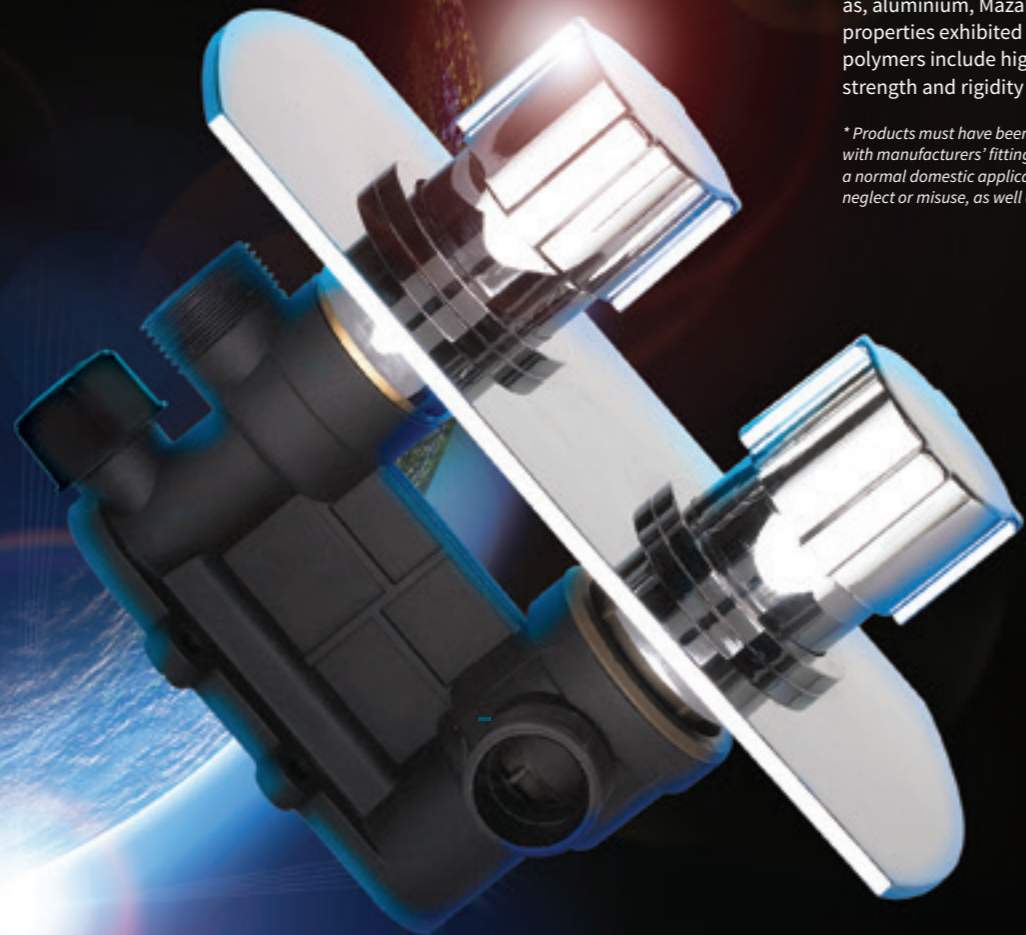

A first in the market, with a state-of-the-art patented design

Indestructible

Pioneer is highly resistant to calcium build up, can withstand pressures of up to 25 bar and is temperature resistant up to 85 degrees.

Dependable

We offer a lifetime guarantee* on the main Pioneer shower valve body against faulty material or manufacturing defects.

Safe

Partnered with the proven patented technology of the Valquest thermostatic cartridge.

Environmentally Friendly

The Pioneer Valve is 100% recyclable and manufactured in the UK, reducing its environmental footprint.

Future Proof Polymers

Engineering polymers are quickly becoming the material of choice in global aerospace applications. These materials are able to maintain their exceptional properties even when exposed to elevated temperatures and aggressive fuels. Typically, an engineering polymer is chosen for its range of enhanced physical properties and can replace traditional engineering metals such as, aluminium, Mazak, brass and some steels. Other properties exhibited by various grades of engineering polymers include high heat resistance, mechanical strength and rigidity etc.

* Products must have been installed and commissioned fully in line with manufacturers' fitting instructions. The product must be used in a normal domestic application. Guarantee excludes serviceable parts, neglect or misuse, as well as any consequential loss.