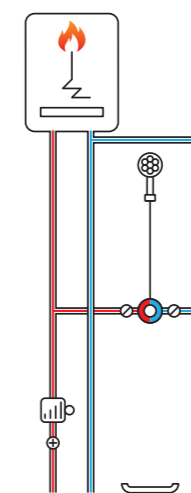

MAINS SYSTEM

High Pressure

If you have a combination boiler or instantaneous gas water heater (multipoint heater) then you have a high pressure mains system.

Recommended For

Suitable for all of our shower systems.