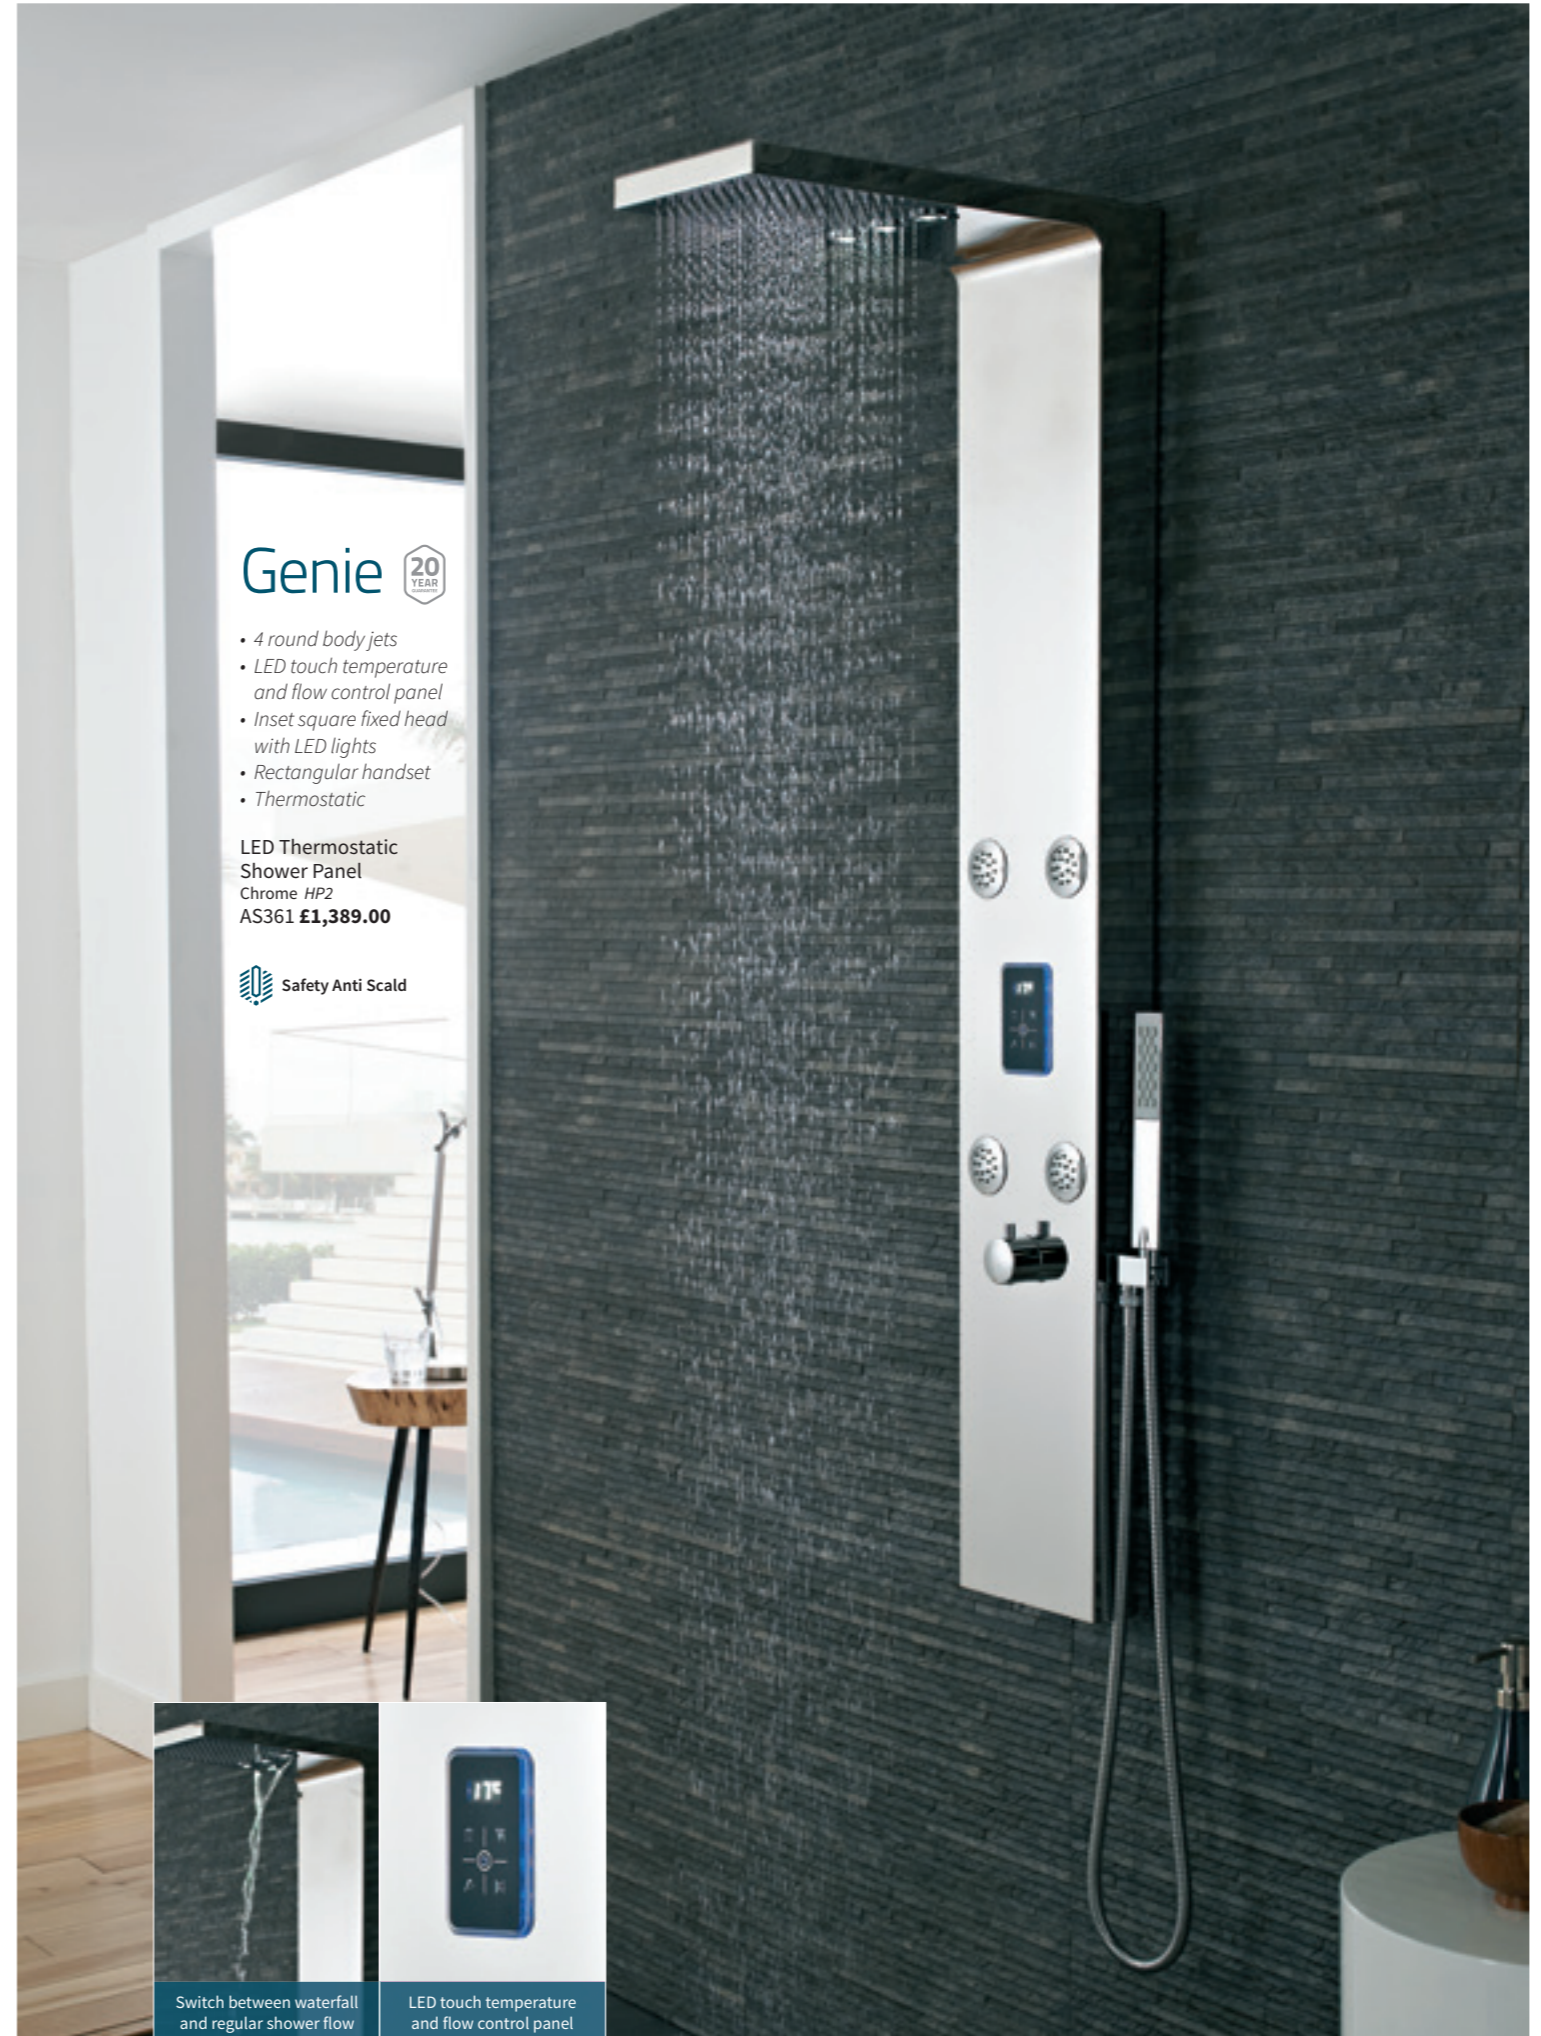

Thermostatic Shower Panel
Stainless Steel HP2
AS326 **£1,177.00**

Surface

- 3 rectangular inset body jets
- Inset square fixed head
- Pencil handset
- Thermostatic

Thermostatic Shower Panel
Stainless Steel HP2
AS342 **£1,177.00**

Lava

- 2 inset rectangular body jets
- Pencil handset
- Waterfall and conventional head
- Thermostatic

Thermostatic Shower Panel
Stainless Steel HP2
AS315 **£876.00**

Genie

- 4 round body jets
- LED touch temperature and flow control panel
- Inset square fixed head with LED lights
- Rectangular handset
- Thermostatic

LED Thermostatic Shower Panel
Chrome HP2
AS361 **£1,389.00**

Switch between waterfall and regular shower flow

LED touch temperature and flow control panel

Prophecy 20 YEAR WARRANTY

- 4 round body jets
- Multi-function handset
- Movable fixed head
- Thermostatic

Thermostatic Shower Panel
Black Chrome HP2
A3321 **£562.00**

Switch between waterfall and regular shower flow

Shimmer 20 YEAR WARRANTY

- 6 round inset body jets
- Inset round fixed head with waterfall
- Pencil handset
- Thermostatic