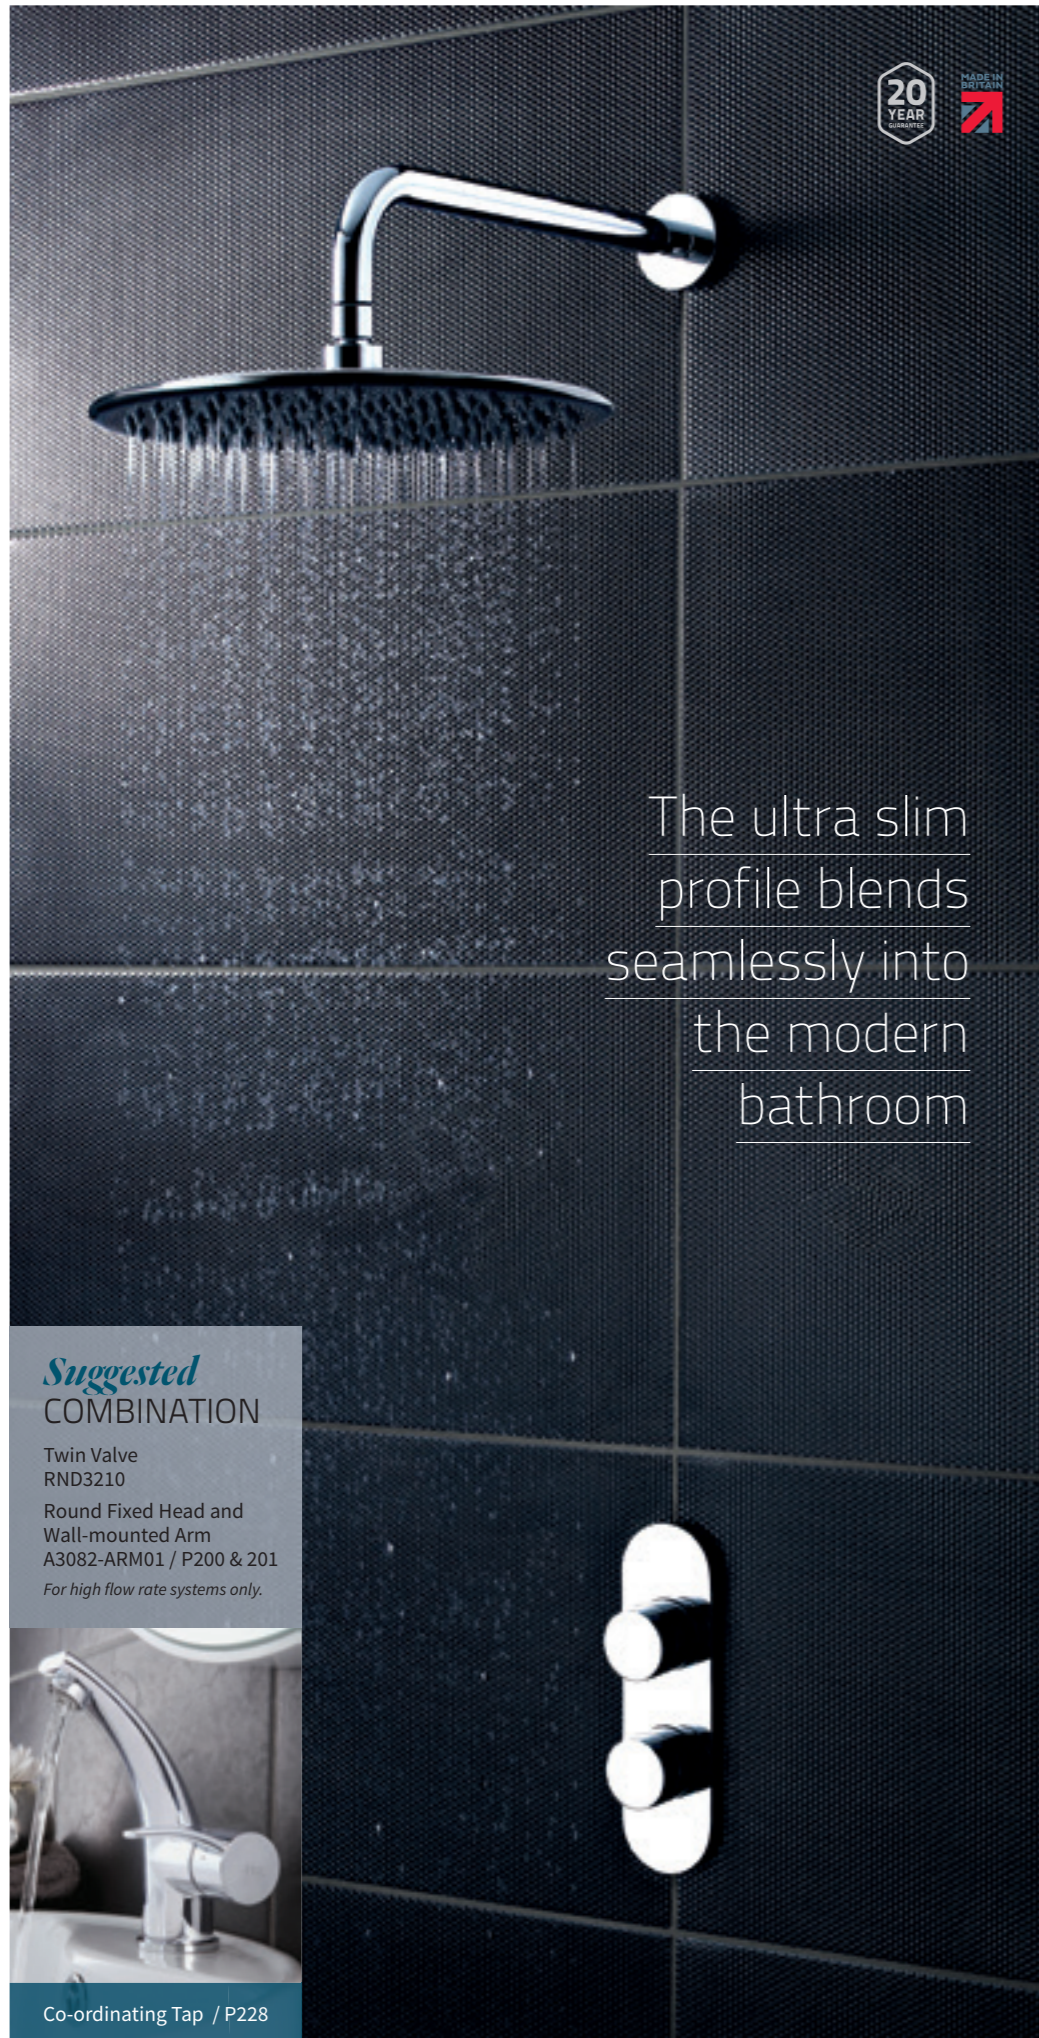

Indus

Round Slimline
Thermostatic Showers

The ultra slim
profile blends
seamlessly into
the modern
bathroom

Twin Valve
RND3210 £278.00 LP1
TMV2 VQ20 BC947/1211
TMV3 VQ20 BC1119/1212
WRAS 1112007

Twin Valve with Diverter*
RND3207 £306.00 MP