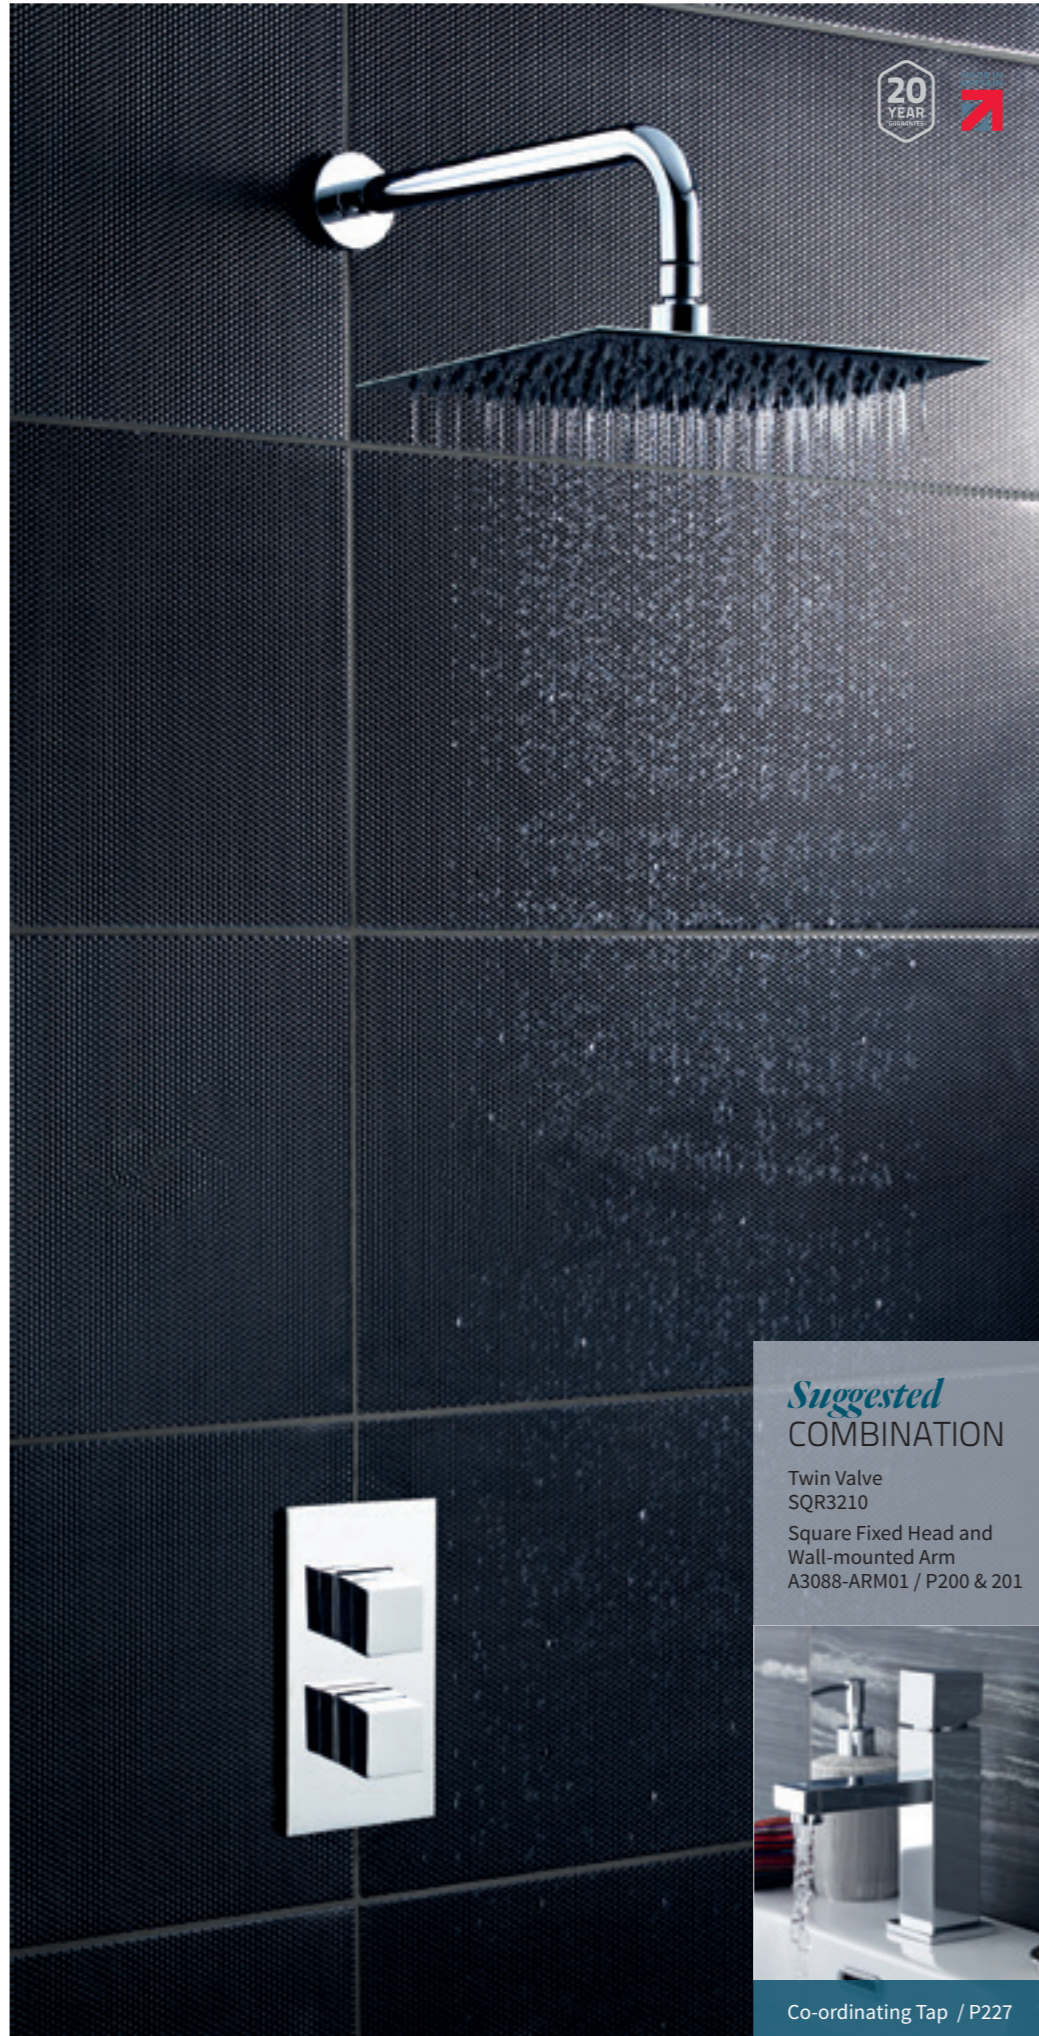

Lennox

Square Slimline
Thermostatic Showers

Twin Valve
SQR3210 £278.00 LP1
TMV2 VQ20 BC947/1211
TMV3 VQ20 BC1119/1212
WRAS 1112007

Twin Valve with Diverter*
SQR3207 £306.00 MP

Suggested COMBINATION

Twin Valve
SQR3210
Square Fixed Head and
Wall-mounted Arm
A3088-ARM01 / P200 & 201