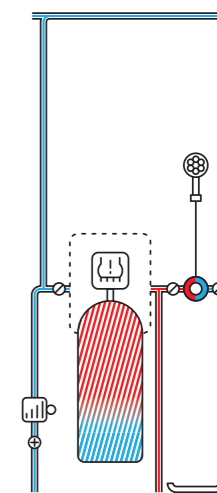

UNVENTED SYSTEM

High Pressure

If your hot water is stored under pressure in a cylinder (usually situated in your airing cupboard or garage) you have a high pressure unvented system.

Recommended For

Suitable for all of our shower systems.

Water Pressure Guide:

LP1 0.1 Bar Minimum   LP2 0.2 Bar Minimum   MP 0.5 Bar Minimum   HP1 1.0 Bar Minimum   HP2 2.0 Bar Minimum