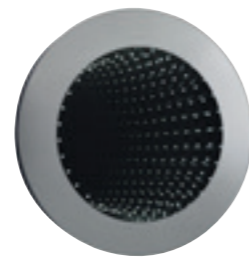

Infinity

12 MONTH WARRANTY

Lucio Infinity
LED Mirror with motion sensor
technology. Can be fitted vertically
or horizontally
H800 x W600 x D45mm
LQ043 **£349.00** 3.6W LED

Lucio Infinity
LED Mirror
H600 x W800 x D40mm
LQ362 **£289.00** 3.6W LED

Rectangular Infinity
LED Mirror
H700 x W500mm
LQ063 **£278.00** 12W LED

Round Infinity
LED Mirror
600mm Ø
LQ064 **£284.00** 6W LED

Infinity
mirrors
create
an eye
catching
focal
point

Safety Glass