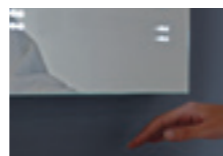

Safety Glass

Brighten your
bathroom
with ease,
with a motion
sensor mirror

Motion Sensor 12 MONTH WARRANTY

MOTION SENSOR TECHNOLOGY

Simply pass your hand under the sensor point at the bottom of the mirror to activate the LED lighting.