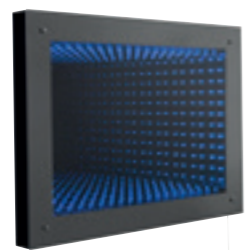

Infinity

12 MONTH WARRANTY

Lucio Infinity
LED Mirror with motion sensor
technology. Can be fitted vertically
or horizontally
H800 x W600 x D45mm
LQ043 **£349.00** 3.6W LED

Lucio Infinity
LED Mirror
H600 x W800 x D40mm
LQ362 **£289.00** 3.6W LED

Rectangular Infinity
LED Mirror
H700 x W500mm
LQ063 **£278.00** 12W LED

Round Infinity
LED Mirror
600mm Ø
LQ064 **£284.00** 6W LED

Infinity
mirrors
create
an eye
catching
focal
point

Safety Glass