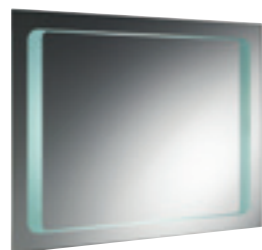

Brighten your
bathroom
with ease,
with a motion
sensor mirror

Motion Sensor 12 MONTH WARRANTY

MOTION SENSOR TECHNOLOGY

Simply pass your hand under the sensor point at the bottom of the mirror to activate the LED lighting.

Maverick
Motion Sensor Backlit Mirror
H700 x W550 x D45mm
LQ041 **£219.00** 32W

Vizion
Motion Sensor Mirror with shaving socket, digital clock and de-mister pad
H650 x W800 x D45mm
LQ042 **£349.00** 20W

Insight
Backlit Mirror with motion sensor technology and de-mister pad
H600 x W800 x D45mm
LQ019 **£278.00** 40W

Oracle
Backlit Mirror with integrated magnifying mirror and motion sensor technology
DIA 600mm x D45mm
LQ018 **£219.00** 40W

LED 12 MONTH WARRANTY
Illuminated
Mirrors

Level
Touch Sensor LED Mirror with de-mister pad
H800 x W600 x D45mm
LQ035 **£301.00** 23.4W LED

Pallas
Mirror with LED Light
H720 x W550 x D35mm
LQ305 **£135.00** 4W

Orpheus
Colour Change LED Mirror
600mm Ø
LQ037 **£207.00** 3W LED

Glow
Touch Sensor LED Mirror
H700 x W400 x D45mm
LQ034 **£201.00** 30W LED