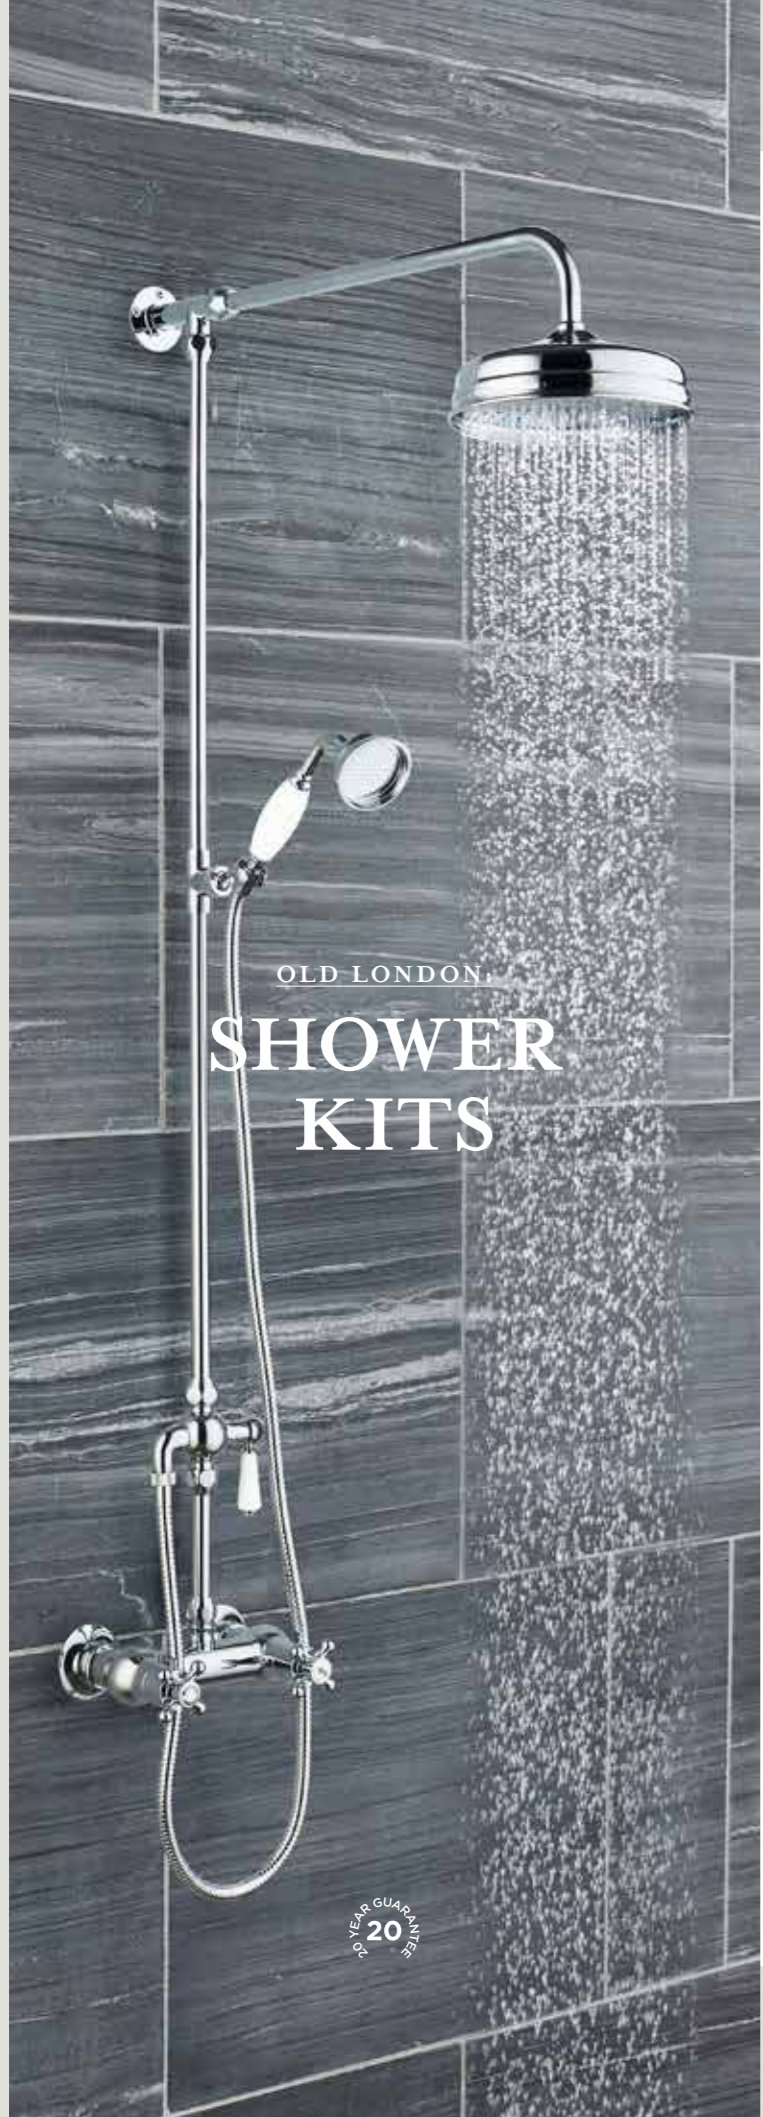

OLD LONDON
**SHOWER
KITS**

EXPOSED SHOWER VALVES

WITH RIGID RISER KITS.