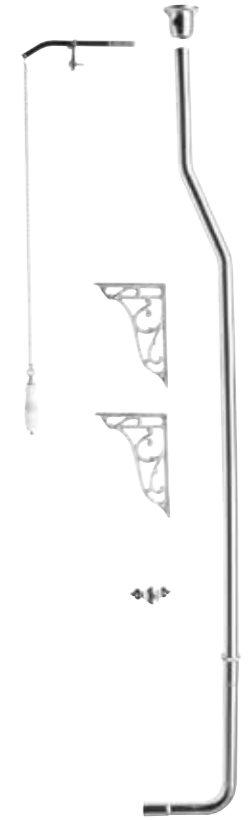

Toilet Roll Holder
LH301 **£39.00**

Double Robe Hook
LH311 **£18.00**

Towel Ring
LH302 **£25.00**

BATH & SANITARYWARE ACCESSORIES

Shower Ring
642 x 374 x 1036mm
LDA009 **£287.00**

Shower Ring
683 x 374 x 1092mm
LDA010 **£524.00**

Round Shower Ring
Curtain not supplied
800mm ø
LA386 **£266.00**

Roll Top Bath Pack
EA368 **£287.00**

Low Level Flush Pipe Pack
FA302 **£75.00**

Ornate Cistern Brackets
FA322 **£68.00**

Standpipes
Freestanding legs
660mm x 40mm ø
DA311 **£218.00**

High Level Flush Pipe Pack
FA313 **£266.00**

Shallow Seal Trap
EA366 **£75.00**

Bath Legs with Adjustable Shrouds
DA314 **£135.00**

HANDSETS

Small Traditional Handset
A3221 £18.00 LP1

Large Traditional Handset
A3150G £44.00 LP1

Large Traditional Handset
A4150G £52.00 LP1

SHOWER ACCESSORIES

Back to Wall Shower Elbow
VQE001 £29.00

WASTES

Basin Waste
With Brass Plug and Link Chain
E353 £13.00

Chrome Traditional Basin Pull Up Waste
With White Indice.
For use with 3 Tap Hole Basins Mixers
E313 £31.00