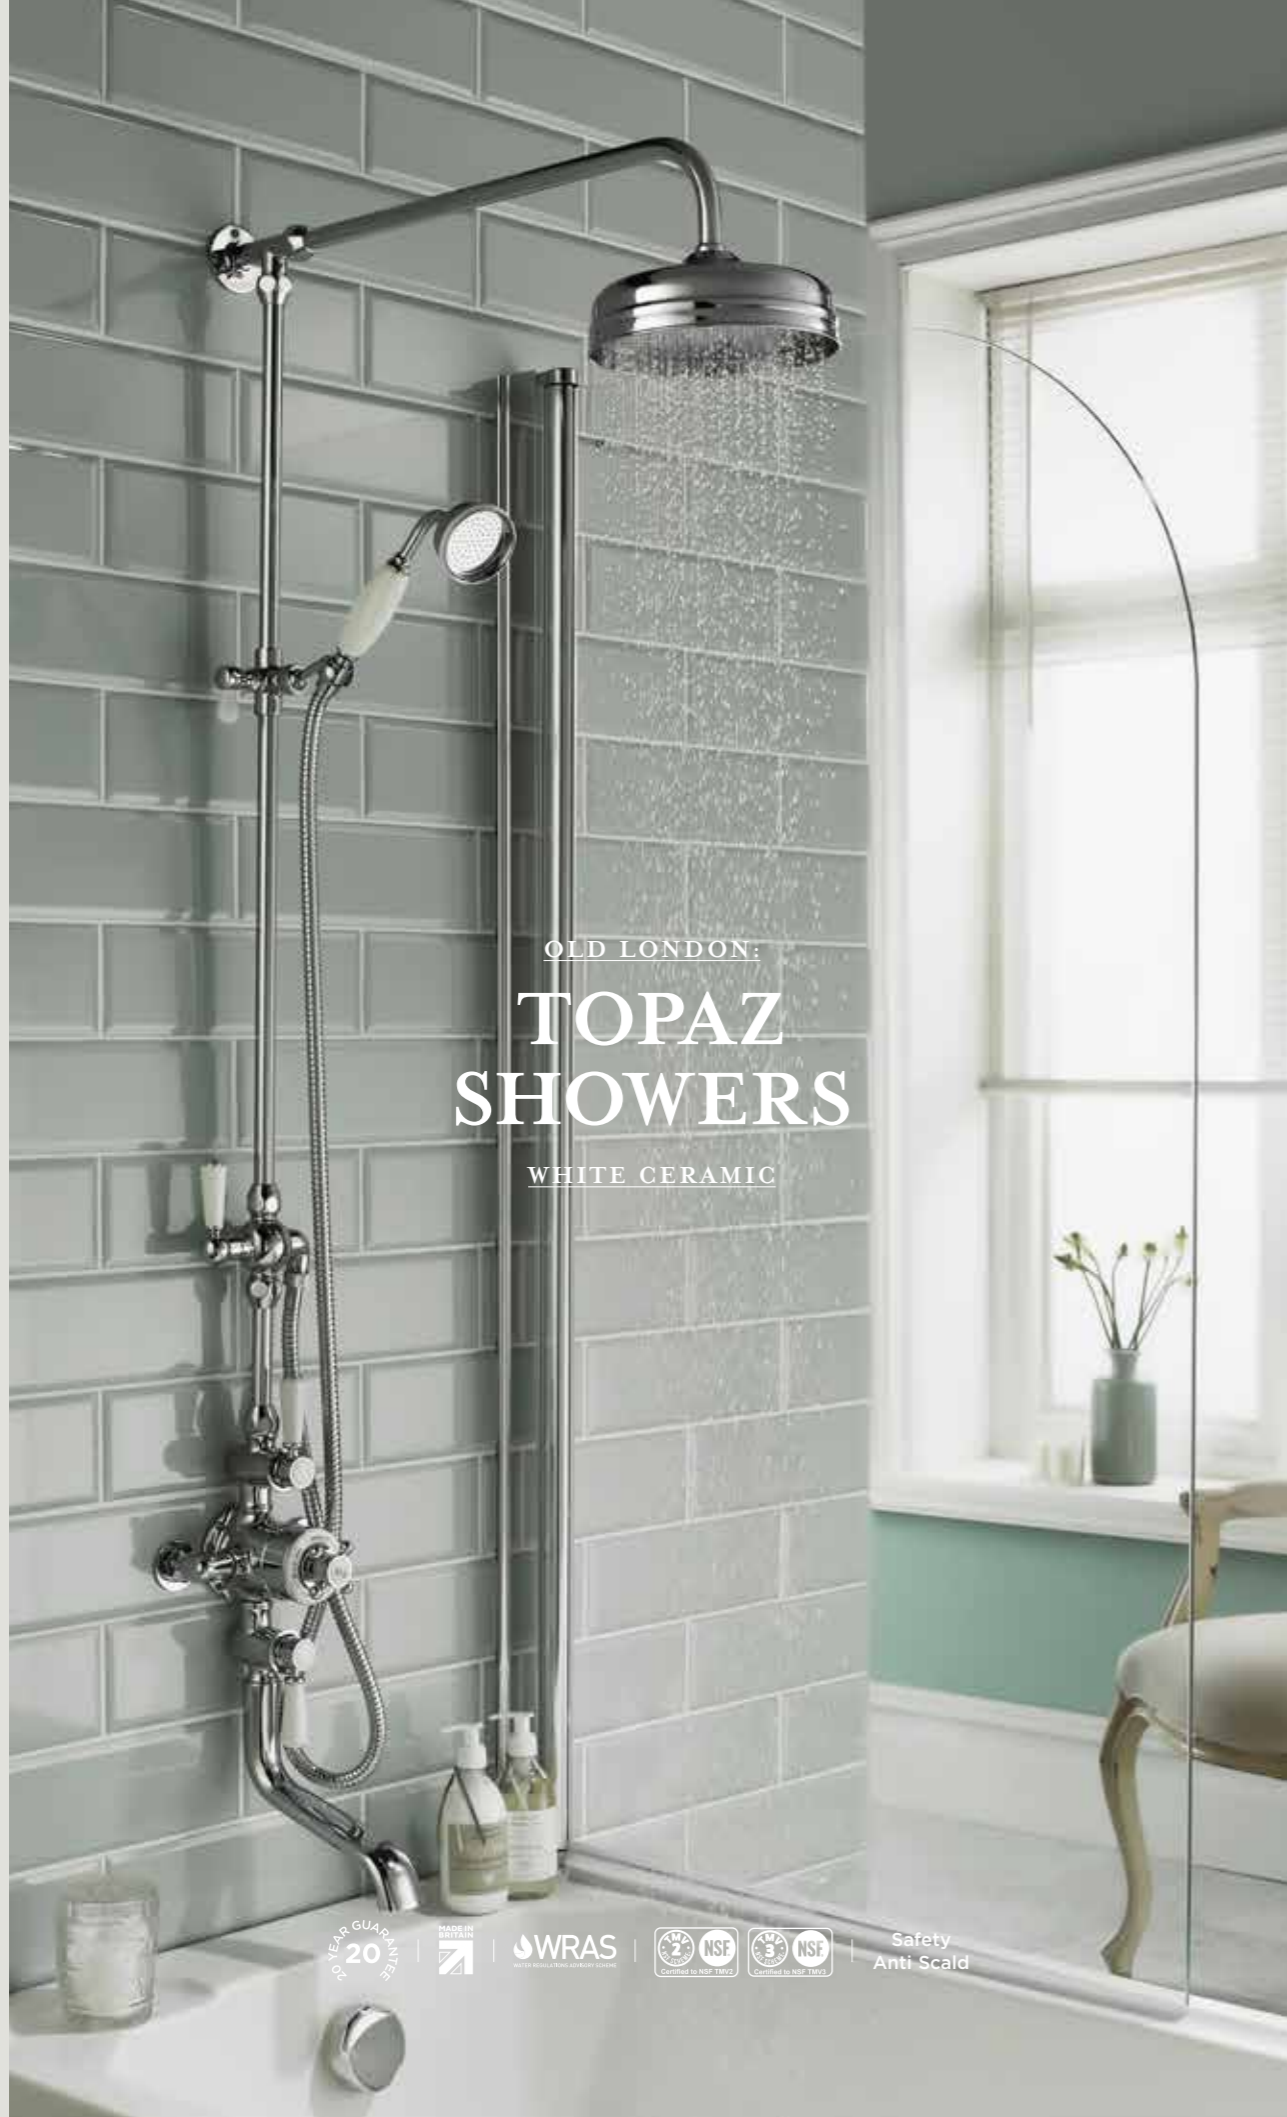

BATH SCREENS

- | | |
|--|--|
| Straight Bath Screen (Shown)
6mm Toughened Safety Glass
NSS1 £116.00 | Square Bath Screen
6mm Toughened Safety Glass
NSSQ £116.00 |
|--|--|

OLD LONDON:
TOPAZ
SHOWERS
WHITE CERAMIC