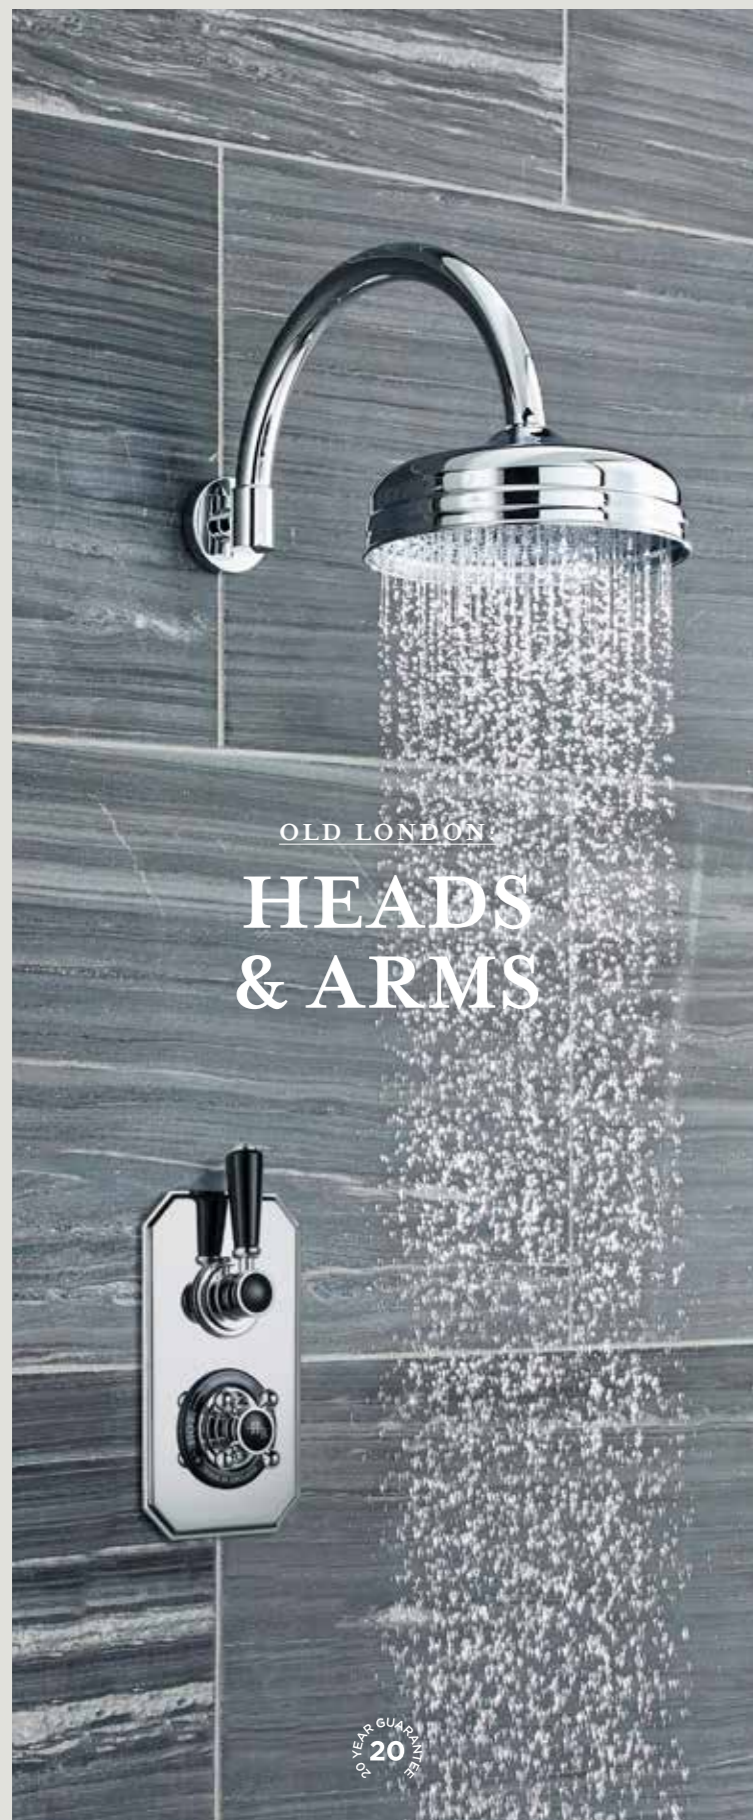

OLD LONDON
**HEADS
& ARMS**

**FIXED HEADS
& ARMS**