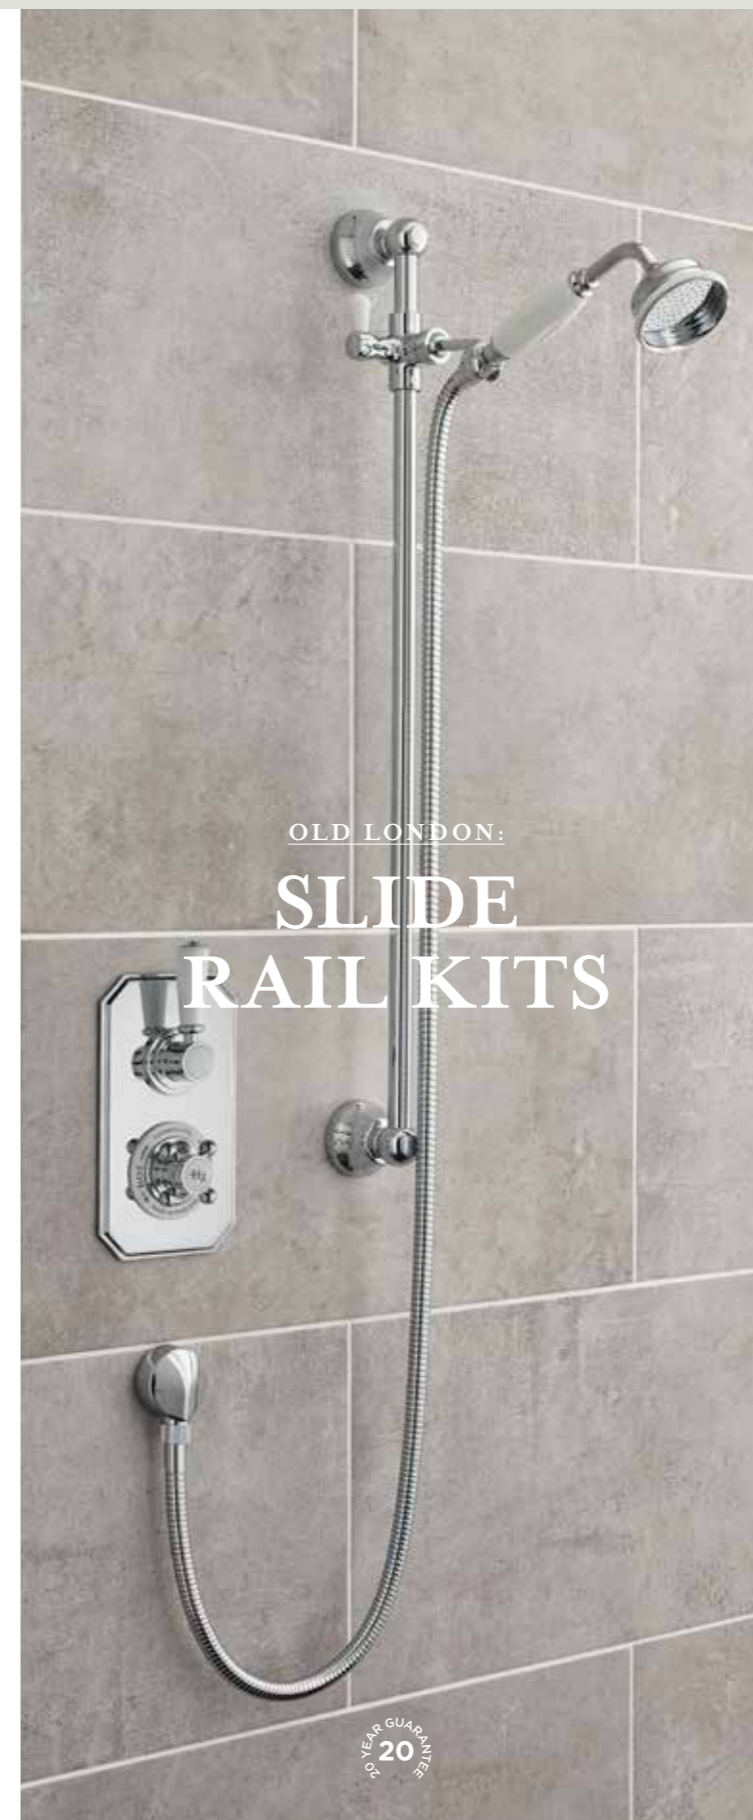

**FIXED HEADS
& ARMS**

12" Apron Fixed Head
300mm Diameter
HEAD16 **£260.00** MP

8" Apron Fixed Head
195mm Diameter
HEAD21 **£100.00** MP

Tec 8" Fixed Head
200mm Diameter
HEAD01 **£114.00** MP

6" Shower Rose
125mm Diameter
A304 **£131.00** MP

Curved Wall Mounted Arm
L315mm
ARM06 **£60.00**

Round Wall Mounted Shower Arm
L345mm
ARM01 **£34.00**

OLD LONDON:
**SLIDE
RAIL KITS**

**SLIDE
RAIL KITS**

Traditional Slider Rail Kit
White ceramic. Outlet Elbow not included
A3211 **£121.00** LP1