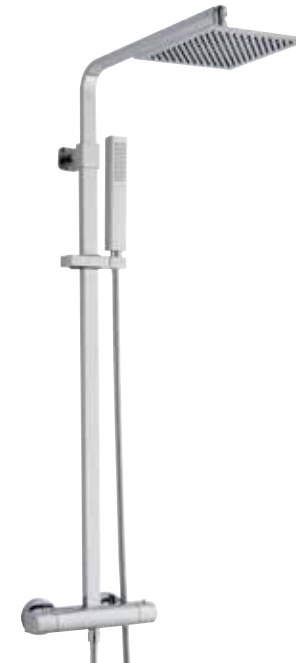

270 x 270mm

HEAD80 **£200.00** MP

**Stainless Steel Rectangular Ceiling Shower Head**

Separate water feed pipe needed

600 x 400mm

Ceiling arms 220mm

HEAD66 **£566.00** MP

**400mm Stainless Steel Square Fixed Head and Ceiling Arm**

400mm x 400mm

HEAD45A **£307.00** MP

**Stainless Steel Round Fixed Head and Ceiling Arm**

400mm Ø

HEAD46A **£292.00** MP

**SQUARE**

**Surge Thermostatic Bar Shower with Kit**

A3511 **£599.00** HP1

**ROUND**

**Porto Thermostatic Bar Shower with Kit**

A3512 **£599.00** HP1

SHOWERS:  
**COMPLETE  
SHOWERS  
WITH KITS**

ACCREDITATIONS

20  
YEAR  
GUARANTEE

Safety  
Anti Scald

SHOWERS:  
**MULTI OPTION  
SHOWER KITS**

ACCREDITATIONS

**EXPOSED**

SUITABLE FOR USE  
WITH TOP OUTLET  
BAR VALVES AND  
EXPOSED VALVES

**Square Telescopic Riser Kit**  
With Diverter.  
Height is adjustable  
after installation  
A3114 £260.00 HP1