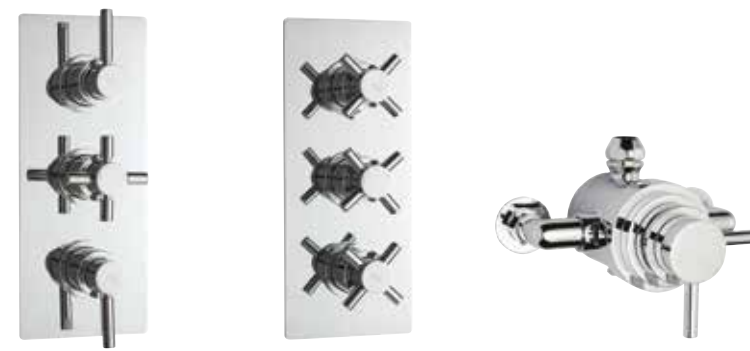

Tec Pura
Triple Valve
A3003 **£339.00** LP1
TMV2 VQ21 BC1875/0817
TMV3 VQ21 BC1119/1212
WRAS 1703023

Triple Valve
with Diverter*
A3023 **£374.00** MP

Tec Crosshead
Triple Valve
KRI3211 **£339.00** LP1
TMV2 VQ21 BC1875/0817
TMV3 VQ21 BC1119/1212
WRAS 1703023

Triple Valve
with Diverter*
KRI3023 **£374.00** MP

Tec Dual
Exposed Valve
JTY026 **£284.00** LP1
TMV2 VQ4 BC1163/0313
WRAS 1406041

BAR VALVES

CONTEMPORARY
THERMOSTATIC BAR VALVES

Minimalist Thermostatic Bar Valve
Top and bottom outlet
A3500 **£240.00** LP2

Quadro Thermostatic Bar Valve
Top outlet
A3506 **£240.00** LP2

Quadro Thermostatic Bar Valve
Bottom outlet
A3503 **£240.00** LP2