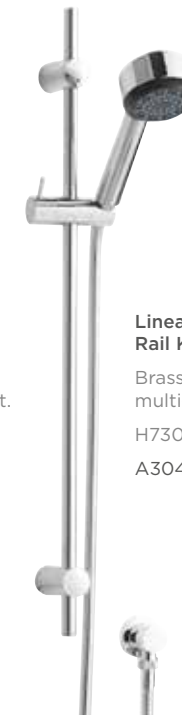

# SHOWERS: FIXED HEADS & ARMS

ACCREDITATIONS

20 YEAR GUARANTEE

**COMPLETE  
FIXED HEADS**

**Rectangular Shower Head with Waterfall**

Suitable for use with twin valve with diverter, triple valve or triple valve with diverter

**CONCEALED**

SUITABLE FOR USE  
WITH CONCEALED  
SHOWER VALVES

**Worth Shower Kit**  
With concealed Outlet  
Elbow and Diverter  
A3116 £432.00 HP1

**Destiny Shower Kit**  
With concealed Outlet  
Elbow and Diverter  
A3115 £432.00 HP1

Valves are not  
included with the  
shower kits.

All prices include VAT at 20%. For line drawings visit [hudsonreed.co.uk](http://hudsonreed.co.uk)

SHOWERS:  
**SLIDE  
RAIL KITS**

ACCREDITATIONS

20  
YEAR GUARANTEE

ROUND

**Slimline Slide Rail Kit**  
Brass. With multi-function handset.  
H830mm  
A3041 **£94.00** MP

**Linear Slide Rail Kit**  
Brass. With multi-function handset.  
H730mm  
A3043 **£80.00** MP

**Water Saving Slide Rail Kit**  
Brass. With multi-function air induction handset, with up to 25% water saving.  
H720mm  
A3064 **£126.00** LP1