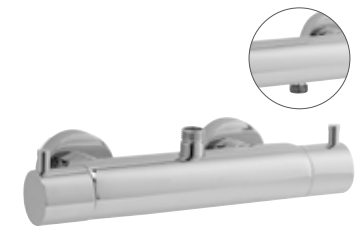

BAR VALVES

CONTEMPORARY
THERMOSTATIC BAR VALVES

Minimalist Thermostatic Bar Valve
Top and bottom outlet
A3500 **£240.00** LP2