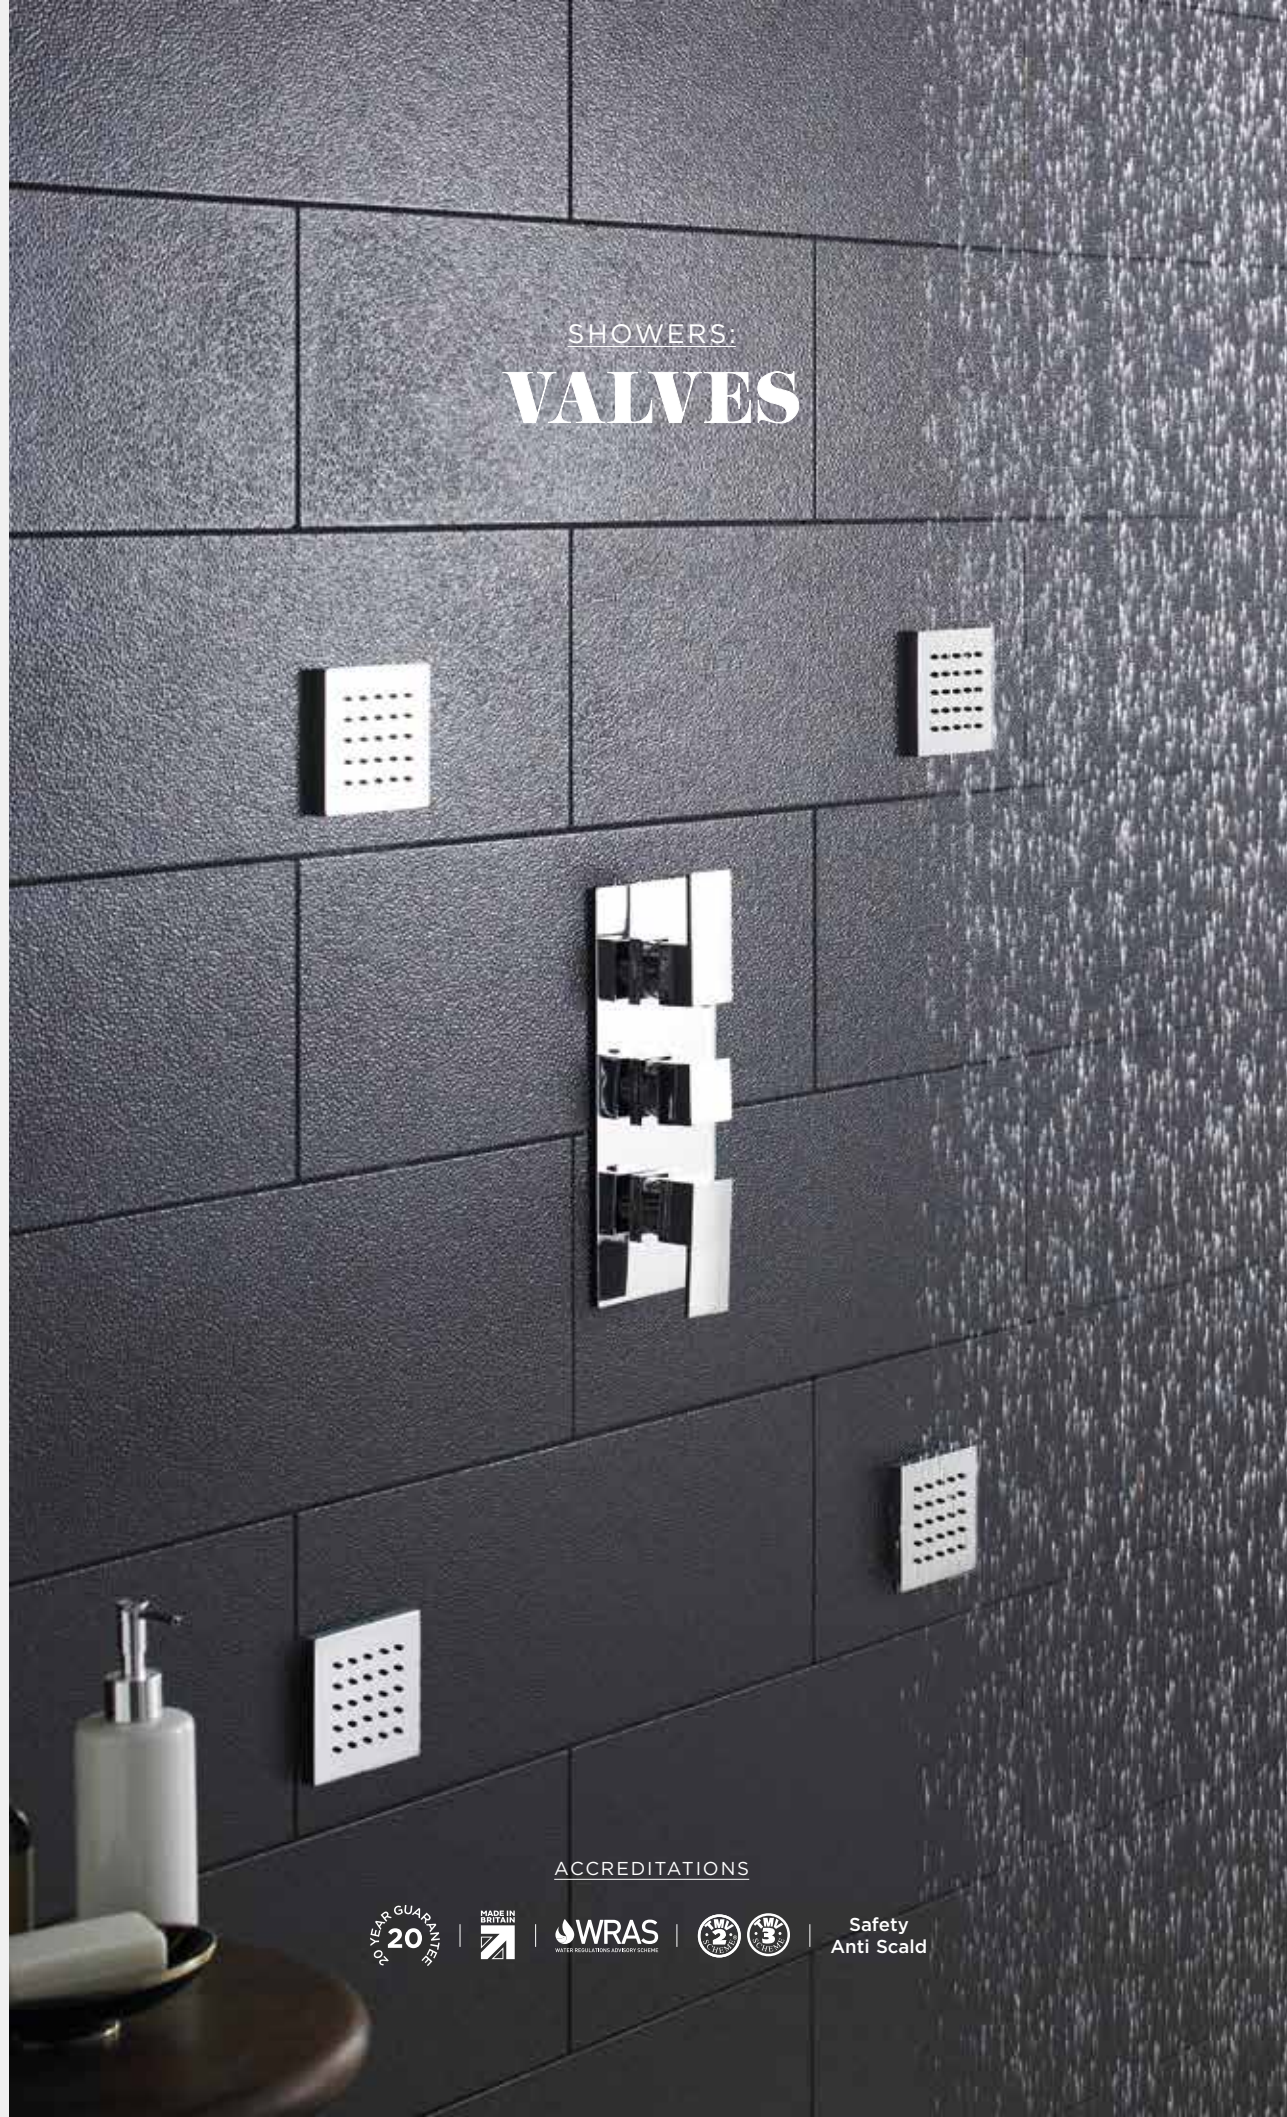

SHOWERS:  
VALVES

INDUS

Round Slimline  
Thermostatic Showers

**Featured:**

Twin Valve  
RND3210 **£313.00** LP1

Round Fixed Head  
A3082 **£126.00**

Round Arm  
ARM01 **£34.00**

ACCREDITATIONS