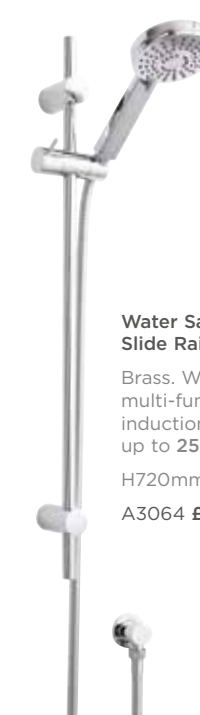

**CONCEALED**

SUITABLE FOR USE  
WITH CONCEALED  
SHOWER VALVES

**Worth Shower Kit**  
With concealed Outlet  
Elbow and Diverter  
A3116 £432.00 HP1

**Destiny Shower Kit**  
With concealed Outlet  
Elbow and Diverter  
A3115 £432.00 HP1

Valves are not  
included with the  
shower kits.

All prices include VAT at 20%. For line drawings visit [hudsonreed.co.uk](http://hudsonreed.co.uk)

SHOWERS:  
**SLIDE  
RAIL KITS**

ACCREDITATIONS

20  
YEAR GUARANTEE

ROUND

**Slimline Slide Rail Kit**  
Brass. With multi-function handset.  
H830mm  
A3041 **£94.00** MP

**Linear Slide Rail Kit**  
Brass. With multi-function handset.  
H730mm  
A3043 **£80.00** MP

**Water Saving Slide Rail Kit**  
Brass. With multi-function air induction handset, with up to 25% water saving.  
H720mm  
A3064 **£126.00** LP1

SQUARE

**Sheer Slide Rail Kit**  
Brass  
H700mm  
A3167 **£147.00** LP1

**Kubix Slide Rail Kit**  
Brass  
H680mm  
A3181 **£200.00** LP1

SHOWERS:  
**ACCESSORIES**

ACCREDITATIONS

BODY JETS

**Square Tile Body Jet**  
H92 x W92mm  
BDJ002 **£87.00** Each