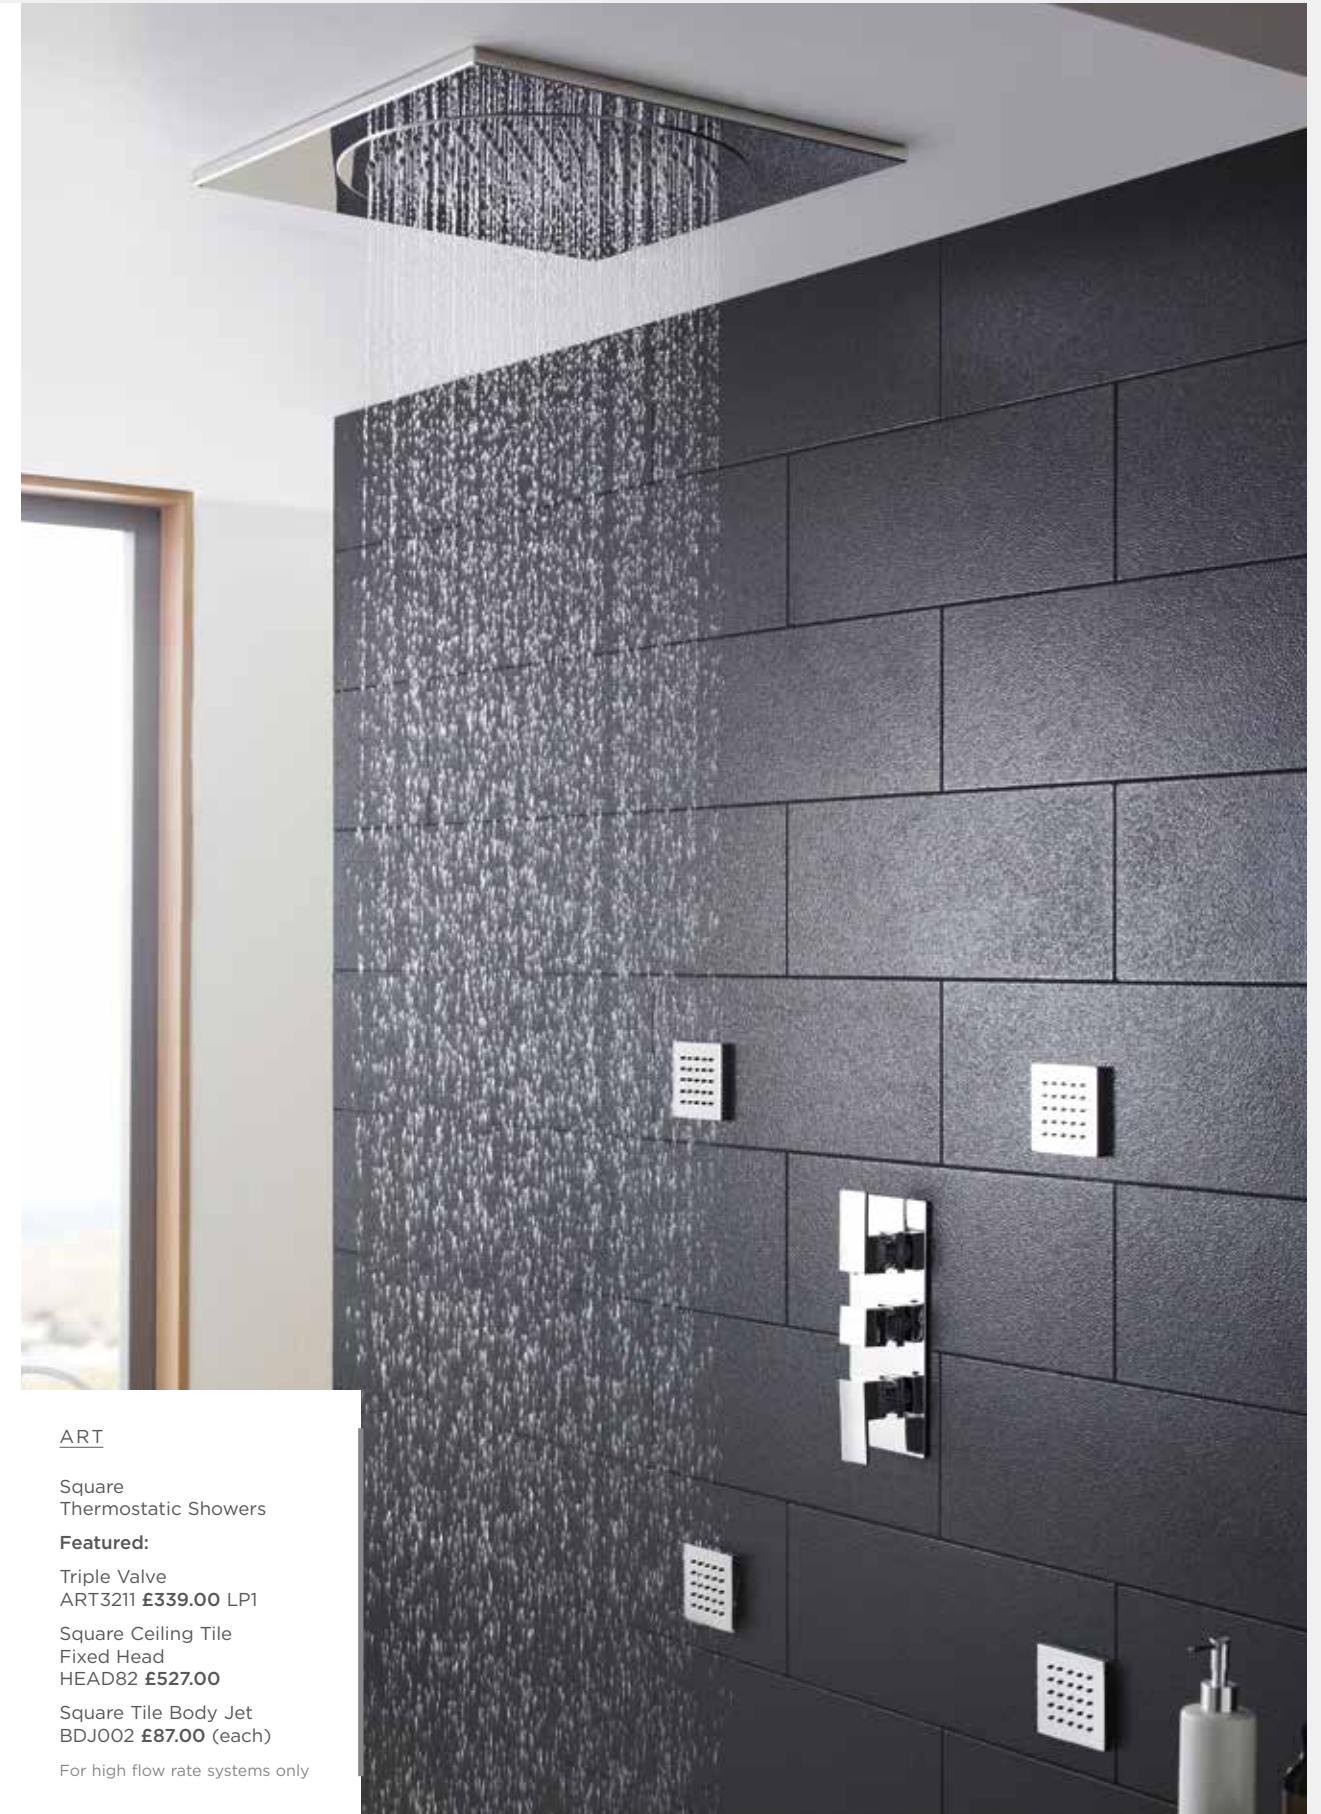

TEC CROSSHEAD

Crosshead
Thermostatic Showers

Featured:

Triple Valve
KRI3211 **£339.00** LP1

Round Fixed Head
A3082 **£126.00**

Round Arm
ARM01 **£34.00**

Square Body Jet
A354 **£47.00** (each)

For high flow rate systems only

ART

Square
Thermostatic Showers

Featured:

Triple Valve
ART3211 **£339.00** LP1

Square Ceiling Tile
Fixed Head
HEAD82 **£527.00**

Square Tile Body Jet
BDJ002 **£87.00** (each)

For high flow rate systems only