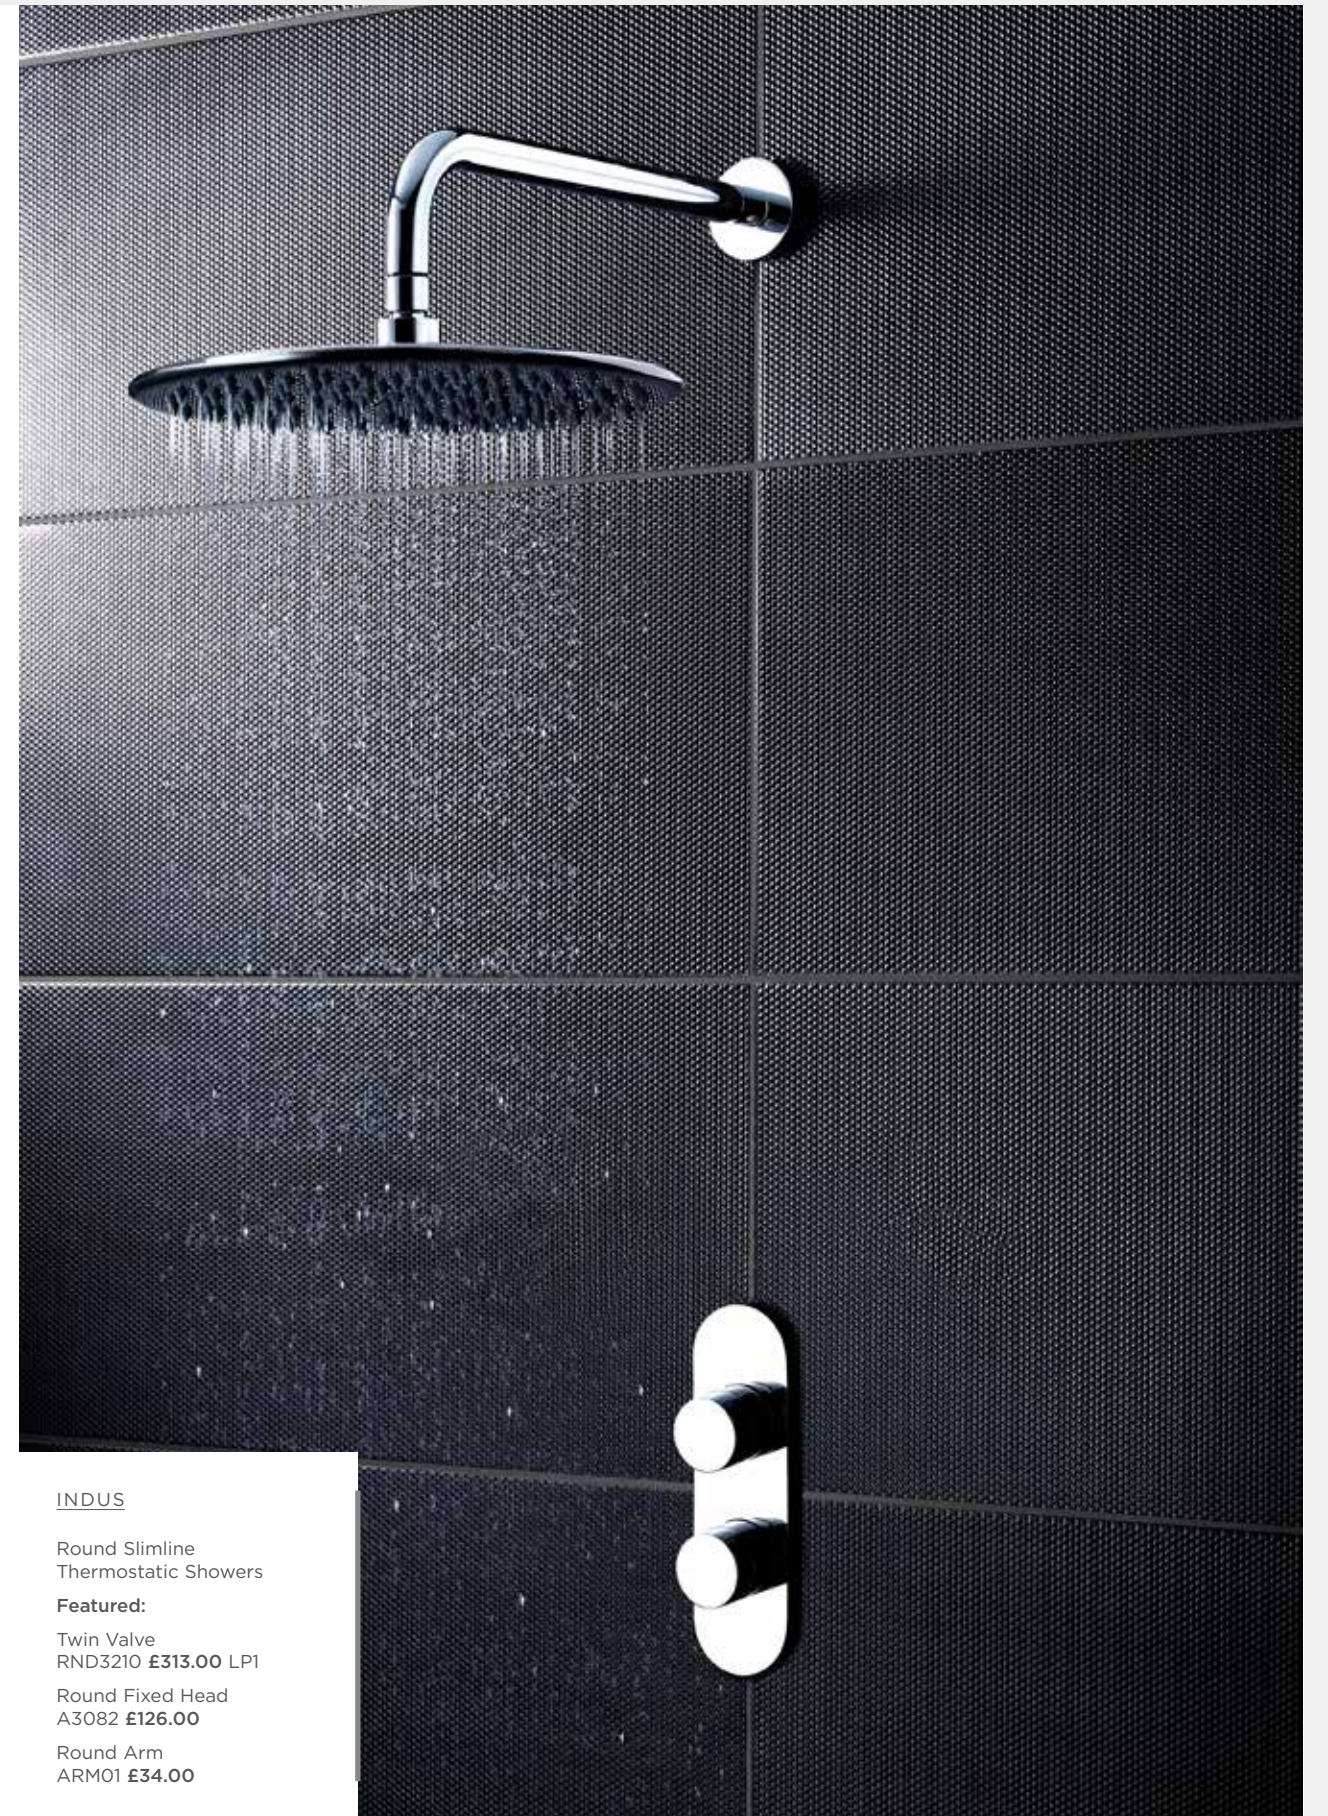

SHOWERS:  
VALVES

INDUS

Round Slimline  
Thermostatic Showers

**Featured:**

Twin Valve  
RND3210 **£313.00** LP1

Round Fixed Head  
A3082 **£126.00**

Round Arm  
ARM01 **£34.00**

ACCREDITATIONS