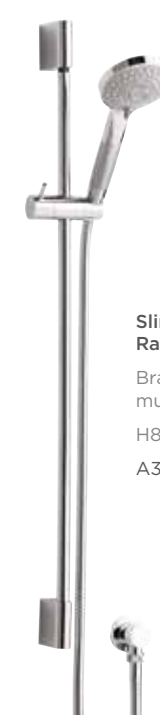

# SHOWERS: FIXED HEADS & ARMS

ACCREDITATIONS

20 YEAR GUARANTEE

**COMPLETE  
FIXED HEADS**

**Rectangular Shower Head with Waterfall**

Suitable for use with twin valve with diverter, triple valve or triple valve with diverter

**CONCEALED**

SUITABLE FOR USE  
WITH CONCEALED  
SHOWER VALVES

**Worth Shower Kit**  
With concealed Outlet  
Elbow and Diverter  
A3116 £432.00 HP1

**Destiny Shower Kit**  
With concealed Outlet  
Elbow and Diverter  
A3115 £432.00 HP1

Valves are not  
included with the  
shower kits.

All prices include VAT at 20%. For line drawings visit [hudsonreed.co.uk](http://hudsonreed.co.uk)

SHOWERS:  
**SLIDE  
RAIL KITS**

ACCREDITATIONS

20  
YEAR GUARANTEE

ROUND

**Slimline Slide Rail Kit**  
Brass. With multi-function handset.  
H830mm  
A3041 **£94.00** MP

**Linear Slide Rail Kit**  
Brass. With multi-function handset.  
H730mm  
A3043 **£80.00** MP

**Water Saving Slide Rail Kit**  
Brass. With multi-function air induction handset, with up to 25% water saving.  
H720mm  
A3064 **£126.00** LP1