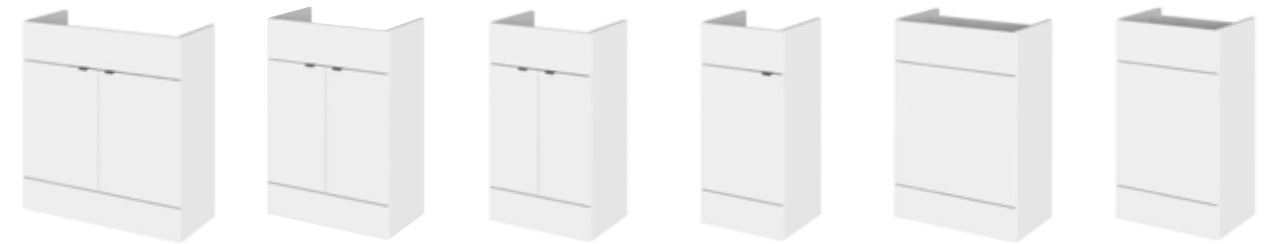

FULL DEPTH

800mm Vanity Unit	600mm Vanity Unit	500mm Vanity Unit	400mm Vanity Unit	600mm WC Unit	500mm WC Unit
H864 x W800 x D355mm 2 Door	H864 x W600 x D355mm 2 Door	H864 x W500 x D355mm 2 Door	H864 x W400 x D355mm 1 Door	H864 x W600 x D355mm Cistern not included	H864 x W500 x D355mm Cistern not included
Gloss White OFF109 £250.00	Gloss White OFF108 £213.00	Gloss White OFF106 £200.00	Gloss White OFF104 £160.00	Gloss White OFF148 £187.00	Gloss White OFF146 £160.00
Driftwood OFF209 £304.00	Driftwood OFF208 £267.00	Driftwood OFF206 £240.00	Driftwood OFF204 £213.00	Driftwood OFF248 £213.00	Driftwood OFF246 £200.00
Grey Avola OFF509 £304.00	Grey Avola OFF508 £267.00	Grey Avola OFF506 £240.00	Grey Avola OFF504 £213.00	Grey Avola OFF548 £213.00	Grey Avola OFF546 £200.00
Hacienda Black OFF609 £304.00	Hacienda Black OFF608 £267.00	Hacienda Black OFF606 £240.00	Hacienda Black OFF604 £213.00	Hacienda Black OFF648 £213.00	Hacienda Black OFF646 £200.00
Gloss Grey OFF909 £304.00	Gloss Grey OFF908 £267.00	Gloss Grey OFF906 £240.00	Gloss Grey OFF904 £213.00	Gloss Grey OFF948 £213.00	Gloss Grey OFF946 £200.00
Natural Oak OFF309 £304.00	Natural Oak OFF308 £267.00	Natural Oak OFF306 £240.00	Natural Oak OFF304 £213.00	Natural Oak OFF348 £213.00	Natural Oak OFF346 £200.00