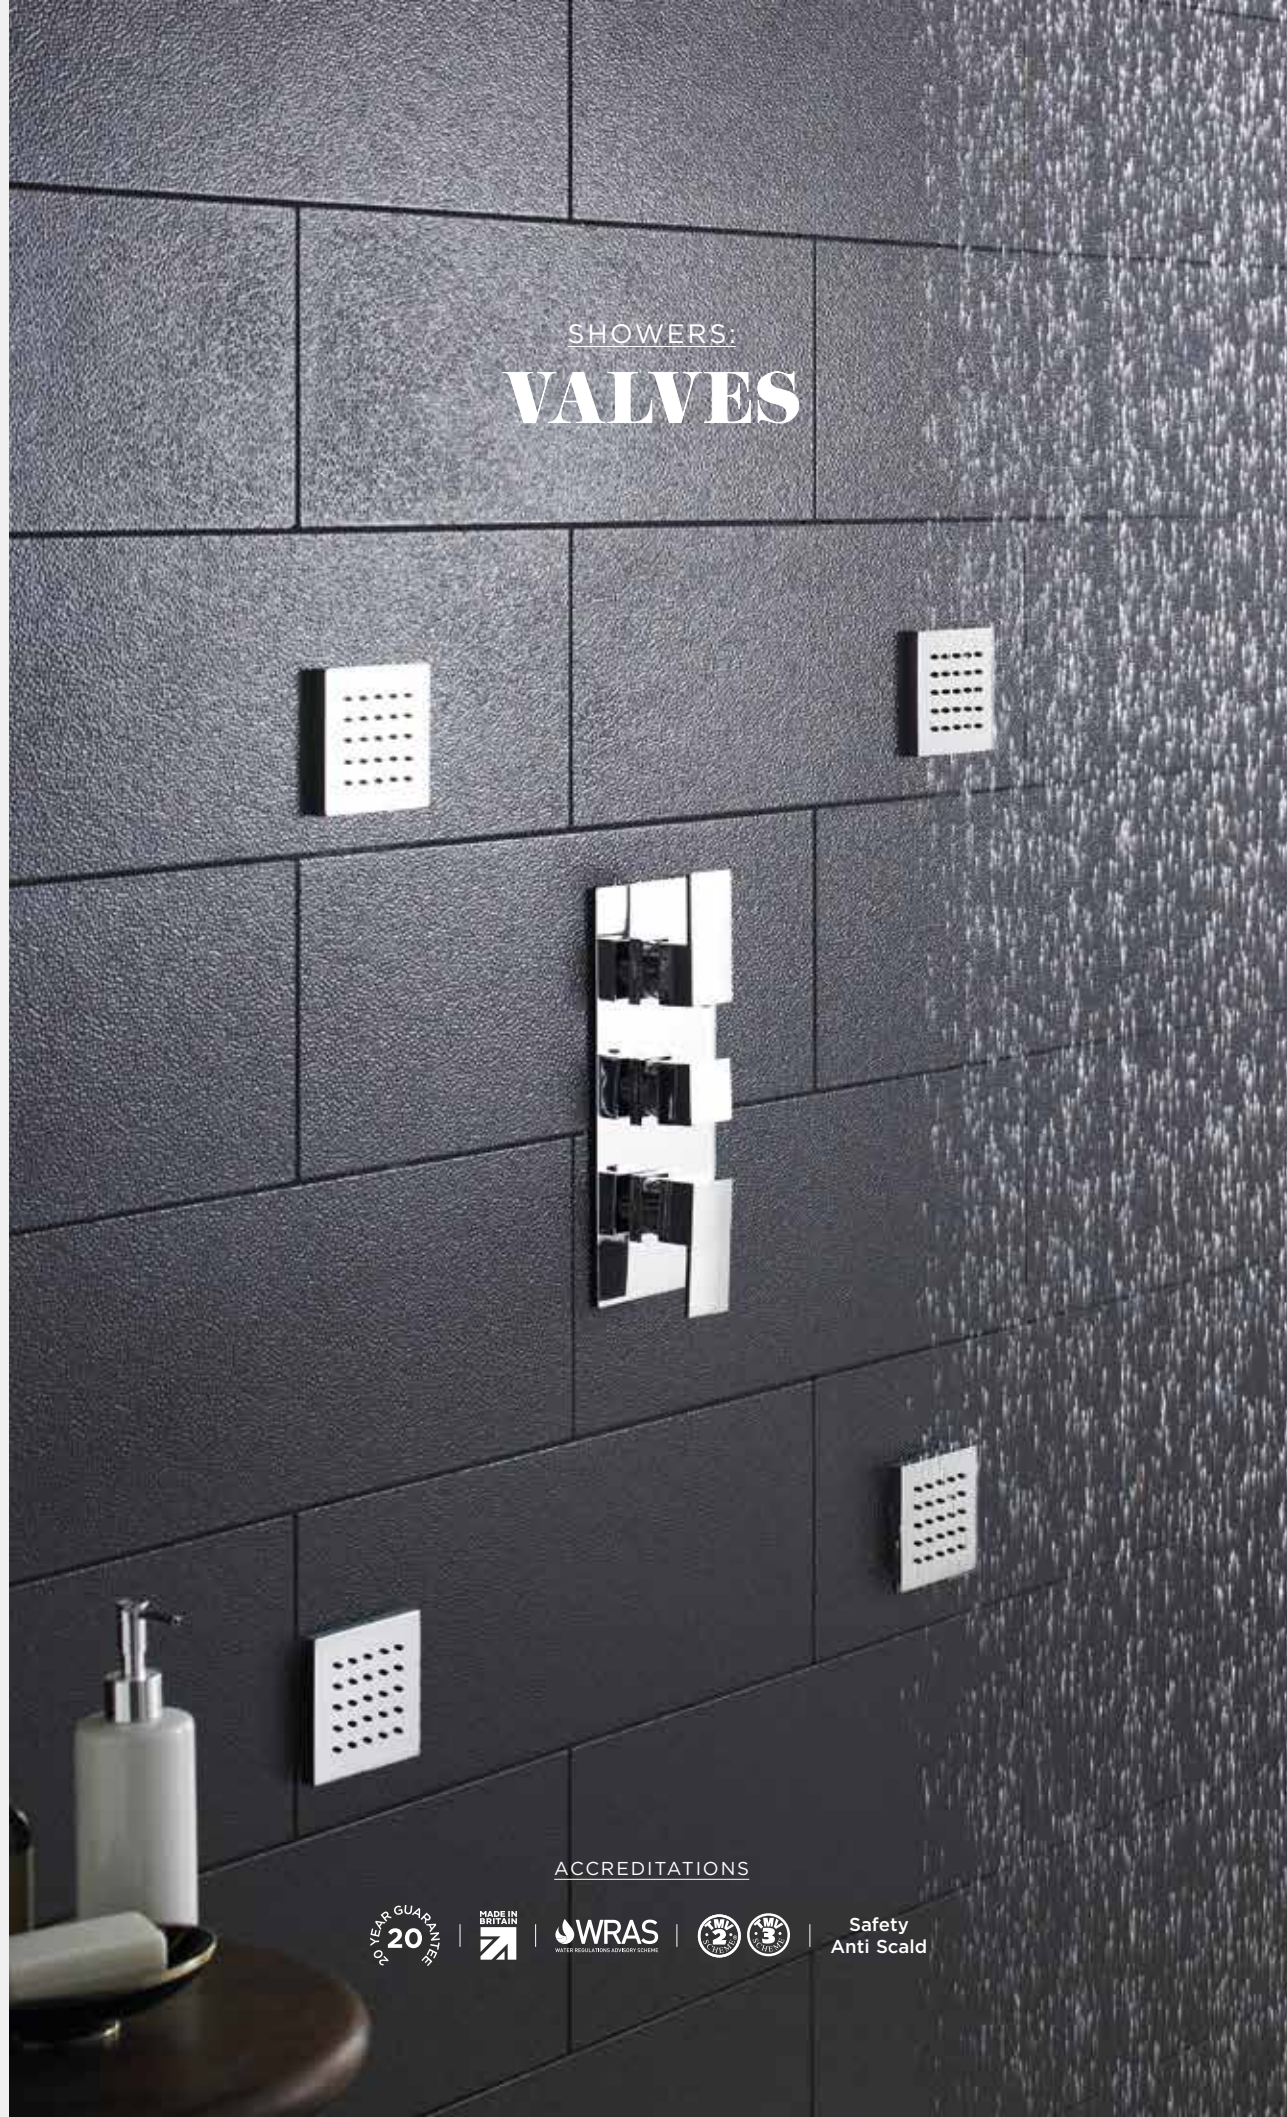

MADE IN BRITAIN

OUR PATENTED
 THERMOSTATIC
 VALQUEST CARTRIDGE

SHOWERS: VALVES

INDUS

Round Slimline
Thermostatic Showers

Featured:

Twin Valve
RND3210 **£278.00** LP1

Round Fixed Head
A3082 **£112.00**