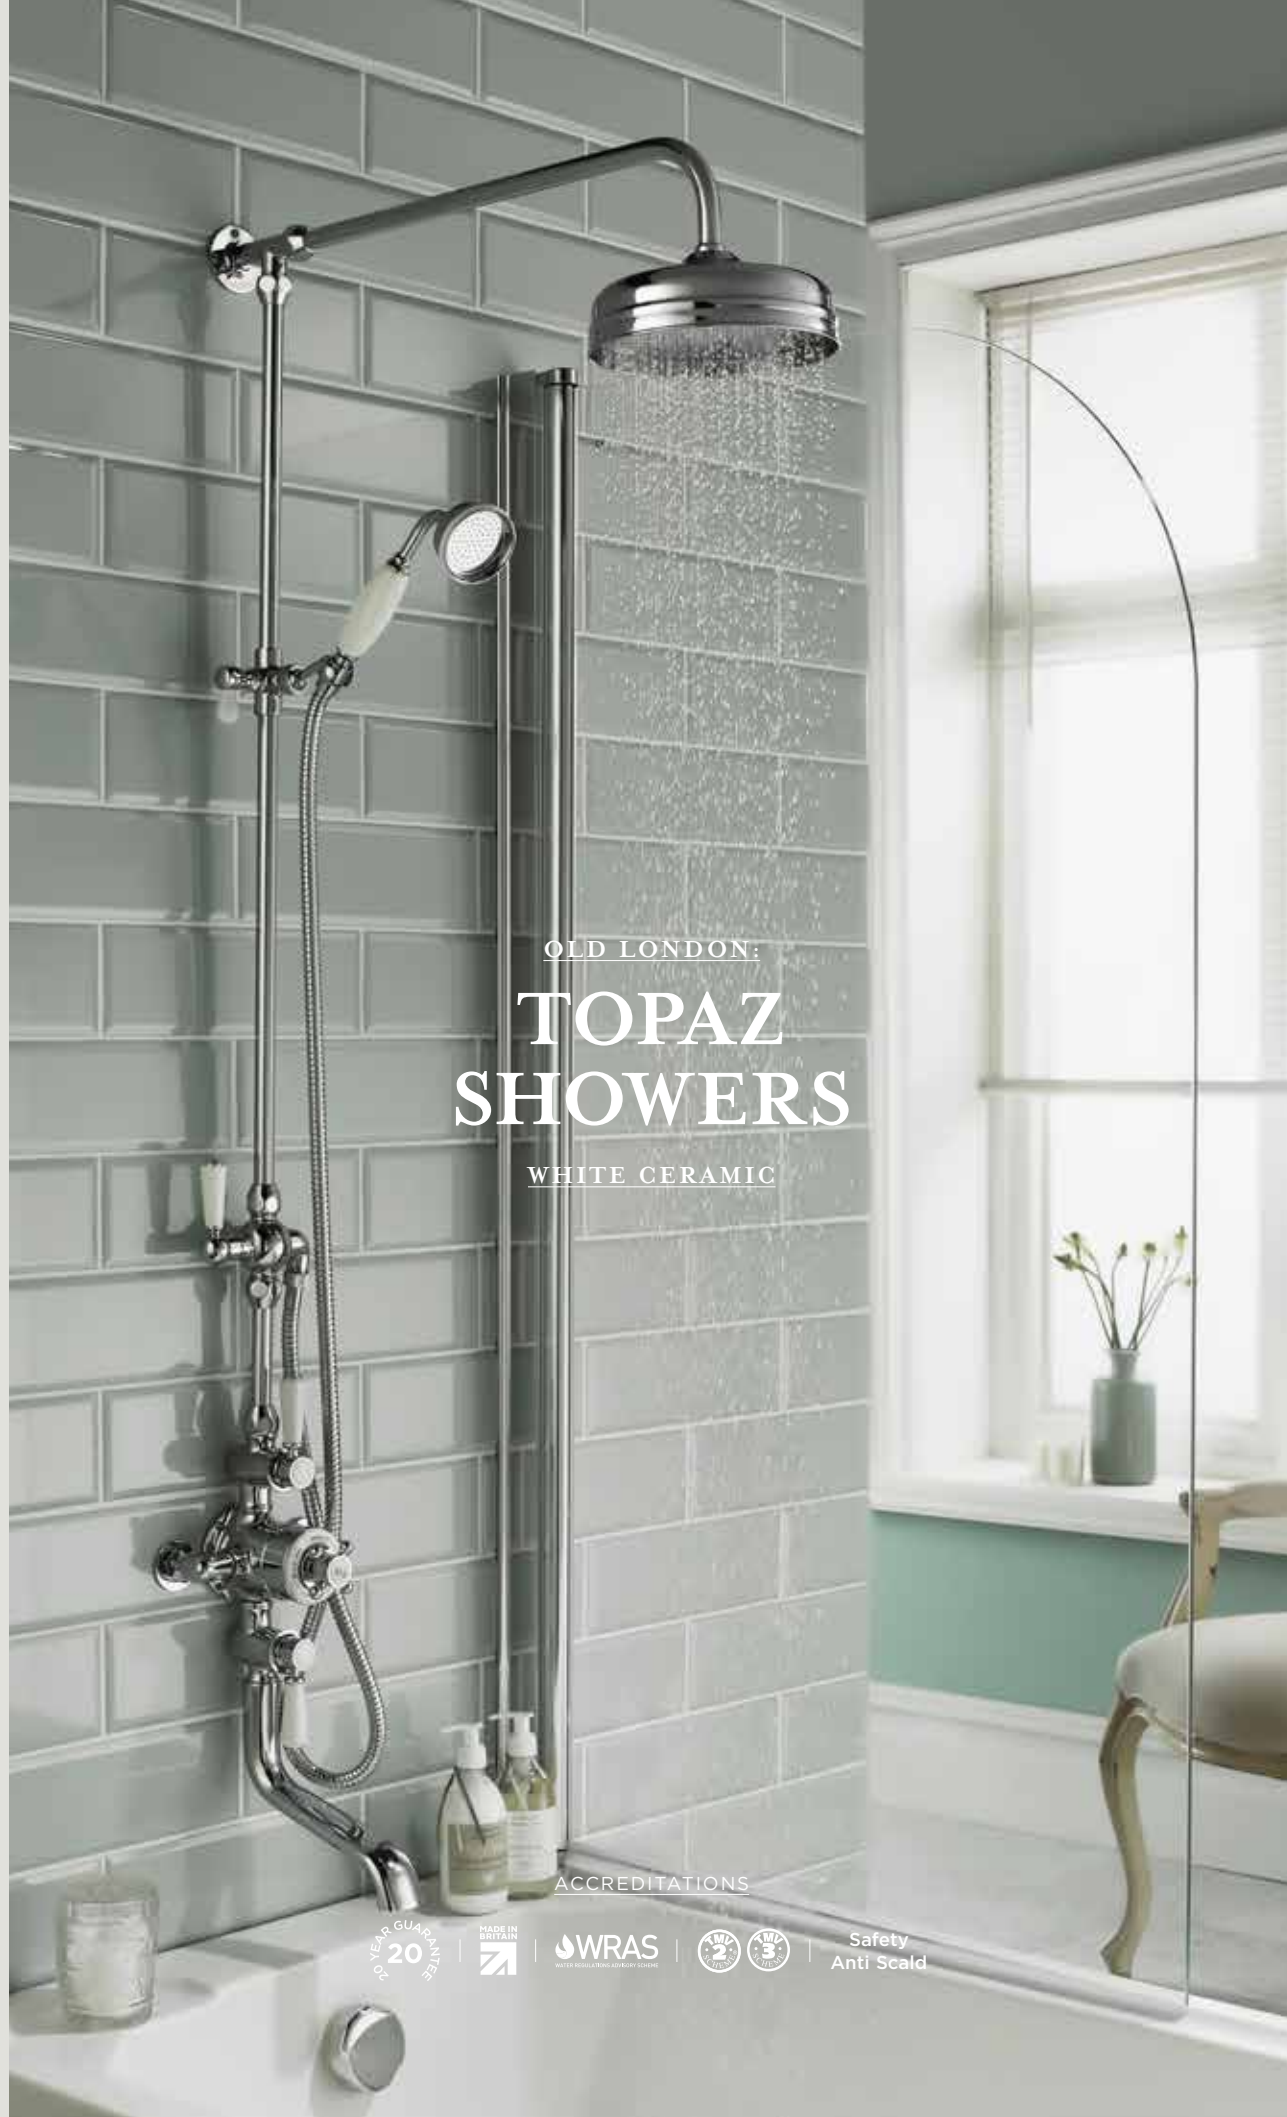

1700mm Bath
1700 x 745 x 650mm
RL1705C2 **£779.00**

With Deacon Legs

1500mm Bath
1500 x 745 x 650mm
RL1501M1 **£779.00**

1700mm Bath
1700 x 745 x 650mm
RL1705M1 **£779.00**

Corbel

Pride

Deacon

OLD LONDON:
TOPAZ SHOWERS
WHITE CERAMIC