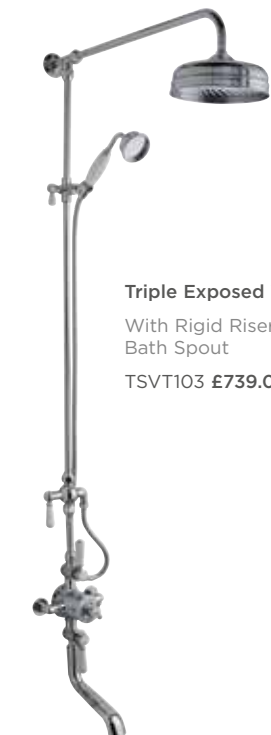

Triple Exposed Valve*
With Rigid Riser Kit & Bath Spout
TSVT103 £739.00 MP

Combine with the Back to Wall Shower Elbow for hidden pipework. See page 178

*No TMV Approval. All prices include VAT at 20%. For line drawings visit hudsonreed.co.uk