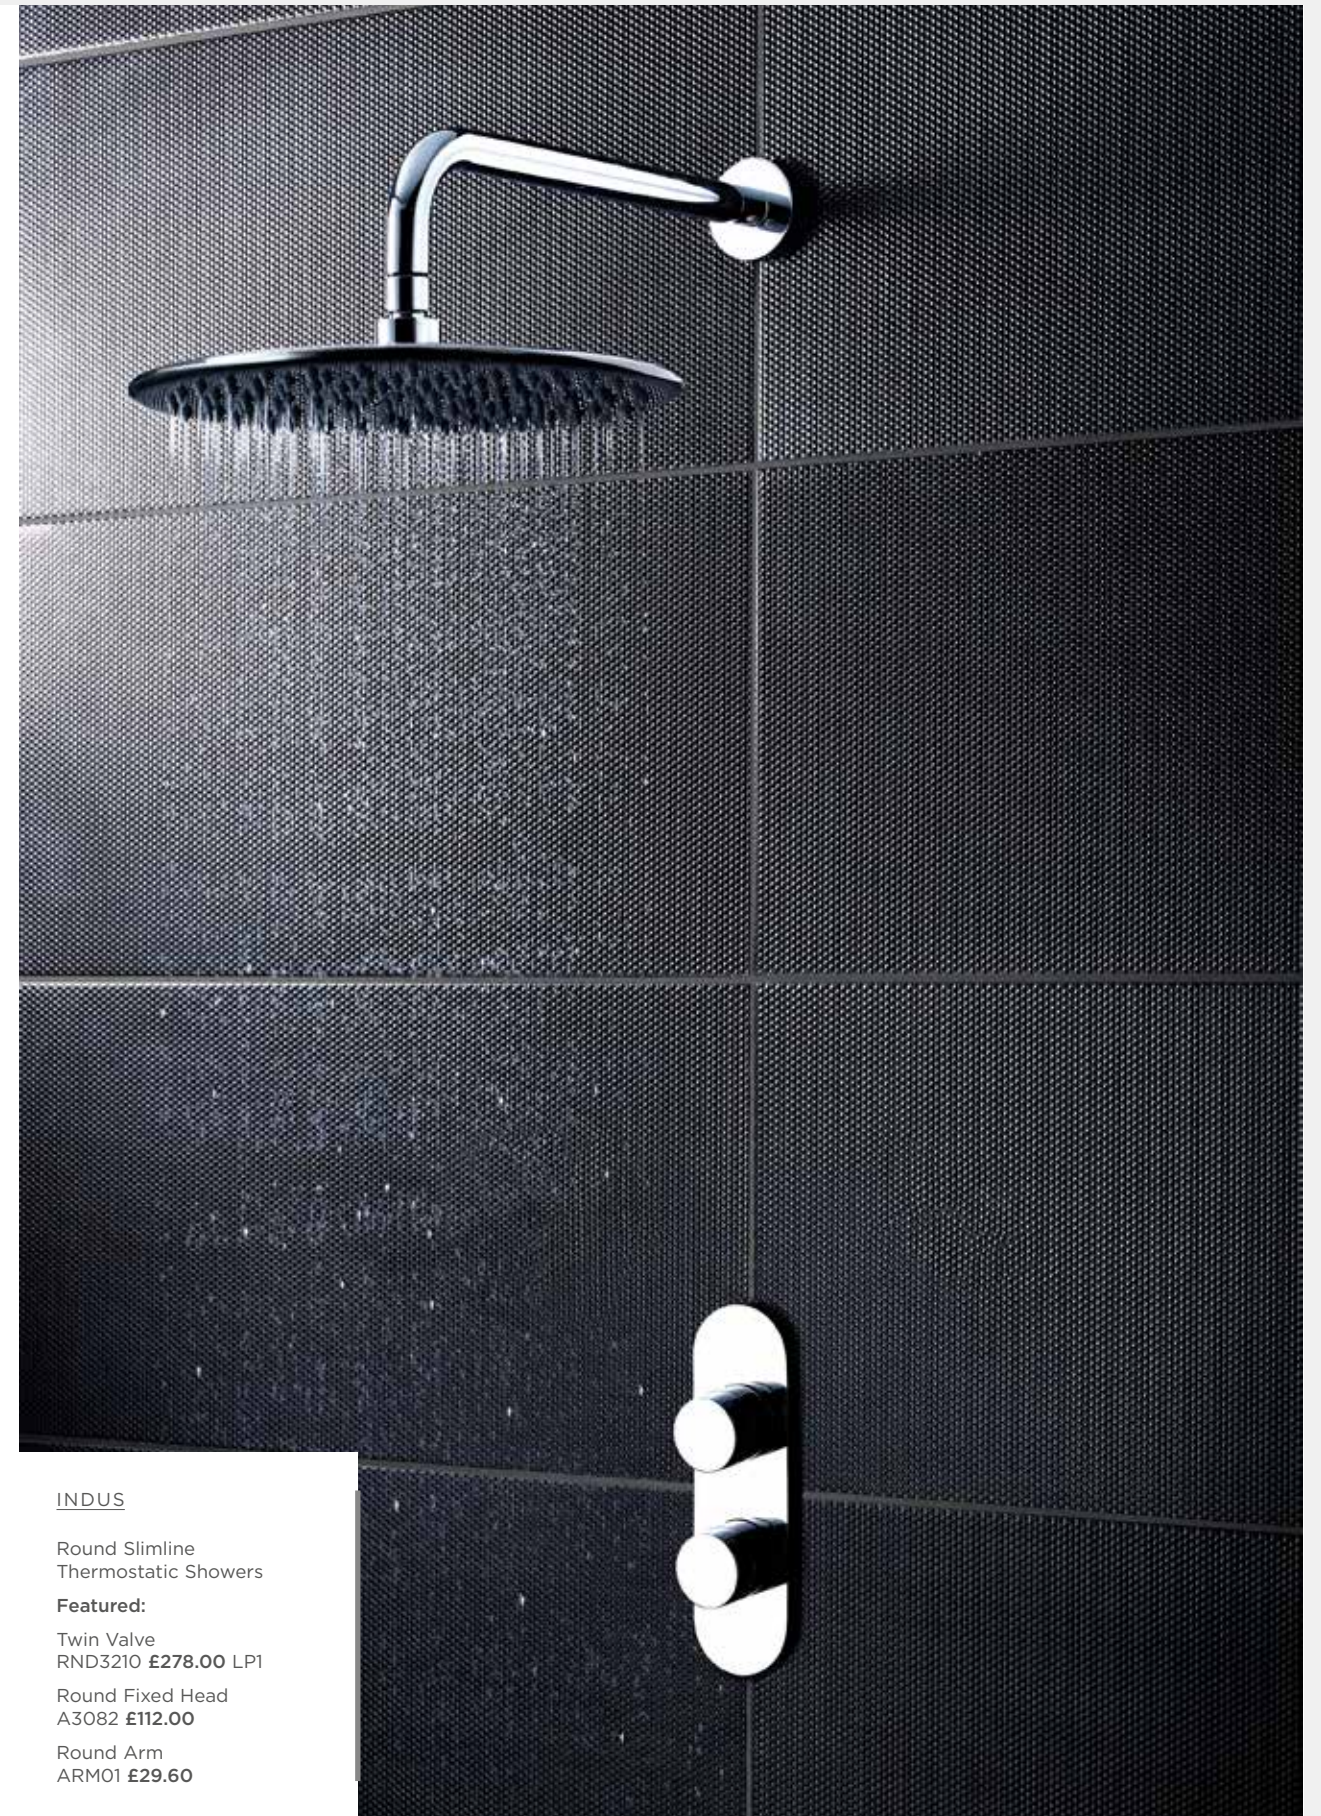

MADE IN BRITAIN

OUR PATENTED
 THERMOSTATIC
 VALQUEST CARTRIDGE

SHOWERS: VALVES

INDUS

Round Slimline
Thermostatic Showers

Featured:

Twin Valve
RND3210 **£278.00** LP1

Round Fixed Head
A3082 **£112.00**