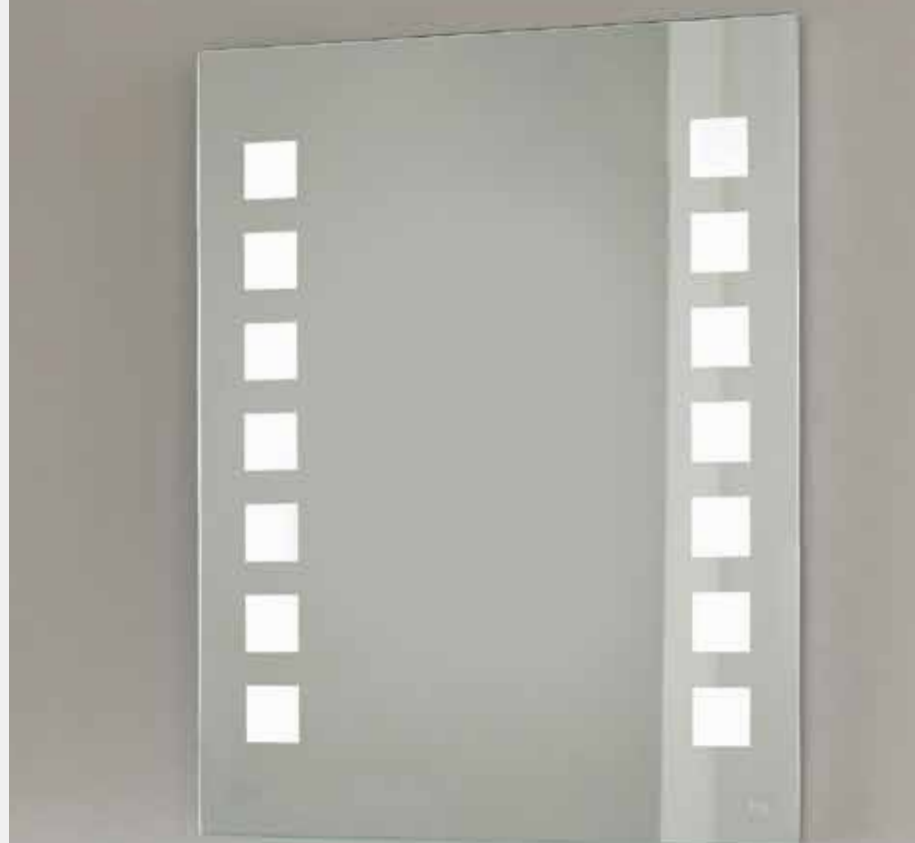

MIRRORS:
**MOTION
SENSOR**

ACCREDITATIONS

12 MONTH GUARANTEE
Safety Glass

MOTION SENSOR
TECHNOLOGY

Simply pass your hand under the sensor point at the bottom of the mirror to activate the LED lighting.

Oracle
Backlit Mirror with integrated magnifying mirror and motion sensor technology
DIA 600mm x D45mm
LQ018 **£219.00** 40W

Lucio Infinity
LED Mirror with motion sensor technology. Can be fitted vertically or horizontally
H800 x W600 x D45mm
LQ043 **£349.00** 3.6W

Panorama
LED Motion Sensor Backlit Mirror with shaving socket, digital clock and de-mister pad
H800 x W600 x D50mm
LQ044 **£361.00** 1.8W

Maverick
LED Motion Sensor Backlit Mirror
H700 x W550 x D45mm
LQ041 **£219.00** 32W