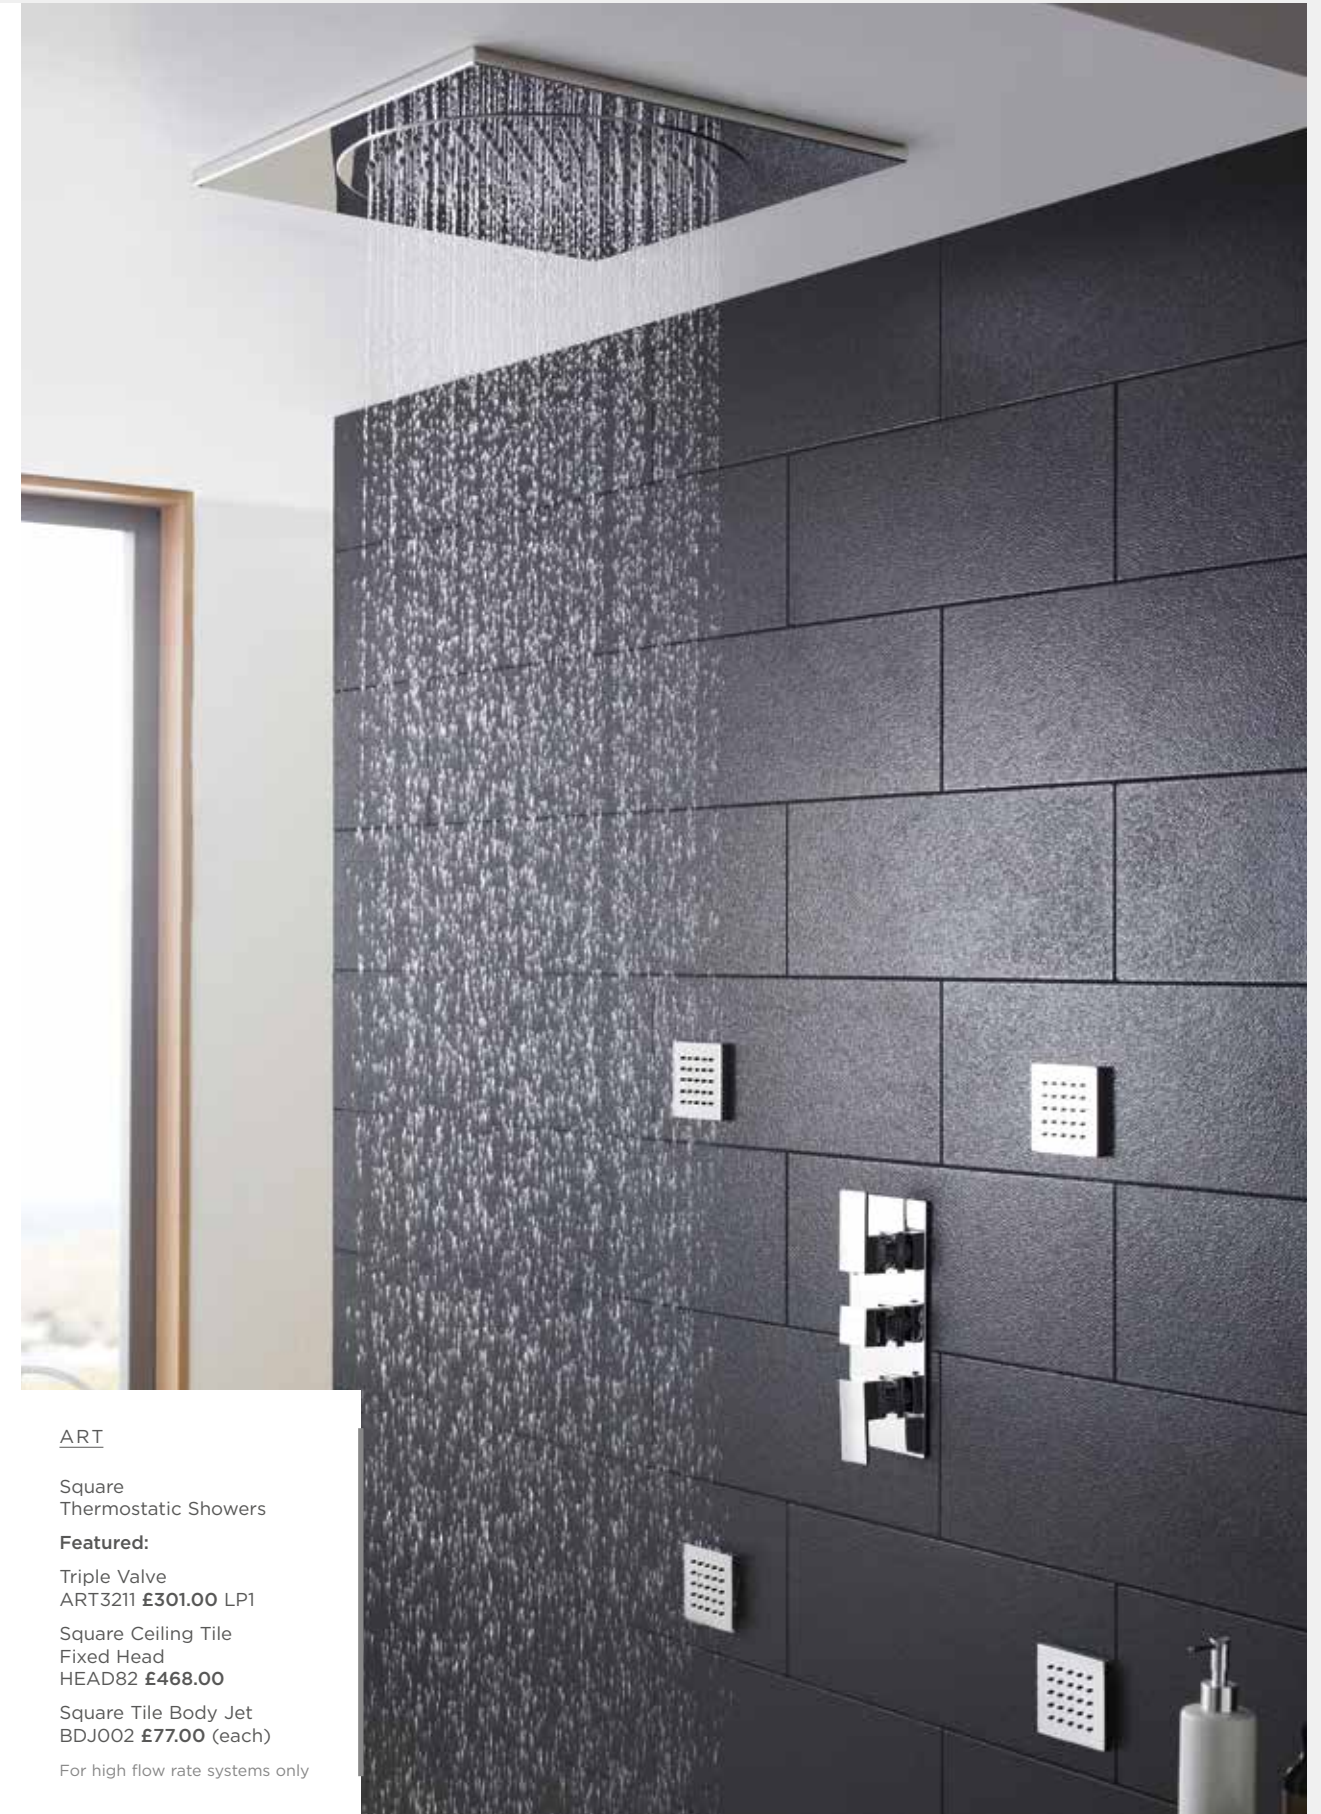

TEC CROSSHEAD

Crosshead
Thermostatic Showers

Featured:

Triple Valve
KRI3211 **£301.00** LP1

Round Fixed Head
A3082 **£112.00**

Round Arm
ARM01 **£29.60**

Square Body Jet
A354 **£41.40** (each)

For high flow rate systems only

ART

Square
Thermostatic Showers

Featured:

Triple Valve
ART3211 **£301.00** LP1

Square Ceiling Tile
Fixed Head
HEAD82 **£468.00**

Square Tile Body Jet
BDJ002 **£77.00** (each)

For high flow rate systems only