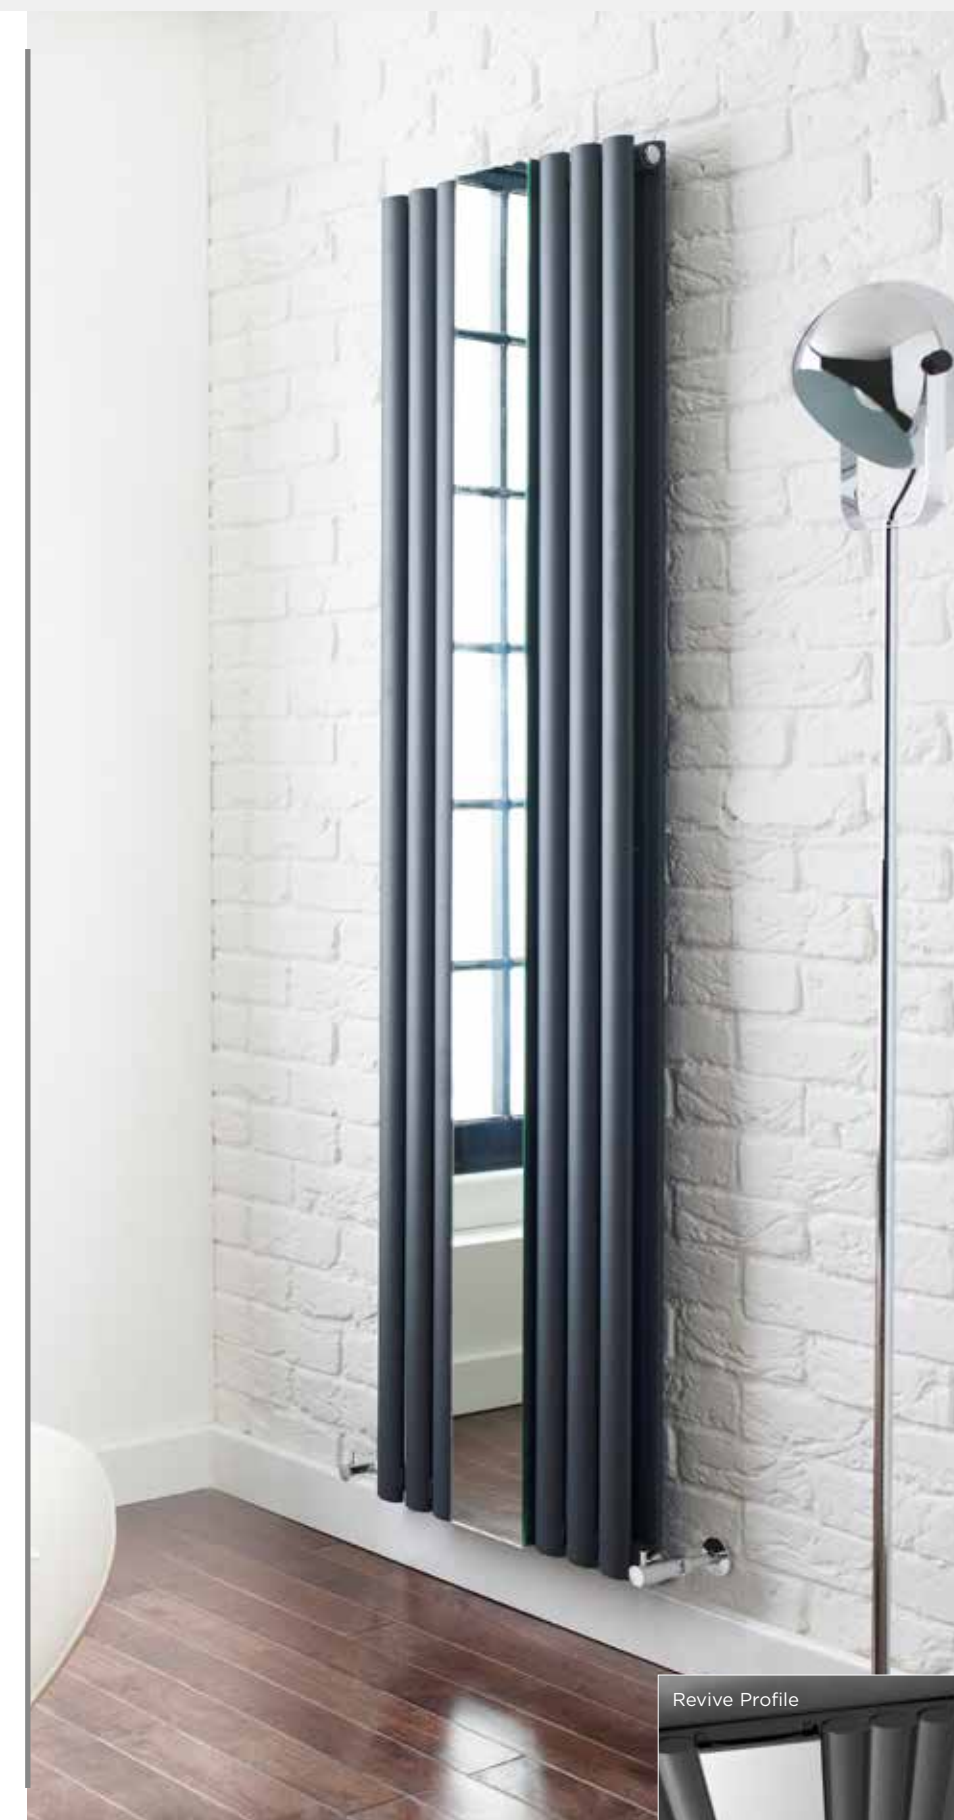

REVIVE

WAVE

H1785 x W413mm
Anthracite
HLA95 £343.00 4641 Btu/hr
High Gloss Black
HLB95 £343.00 4641 Btu/hr

Exceptional Heat Output