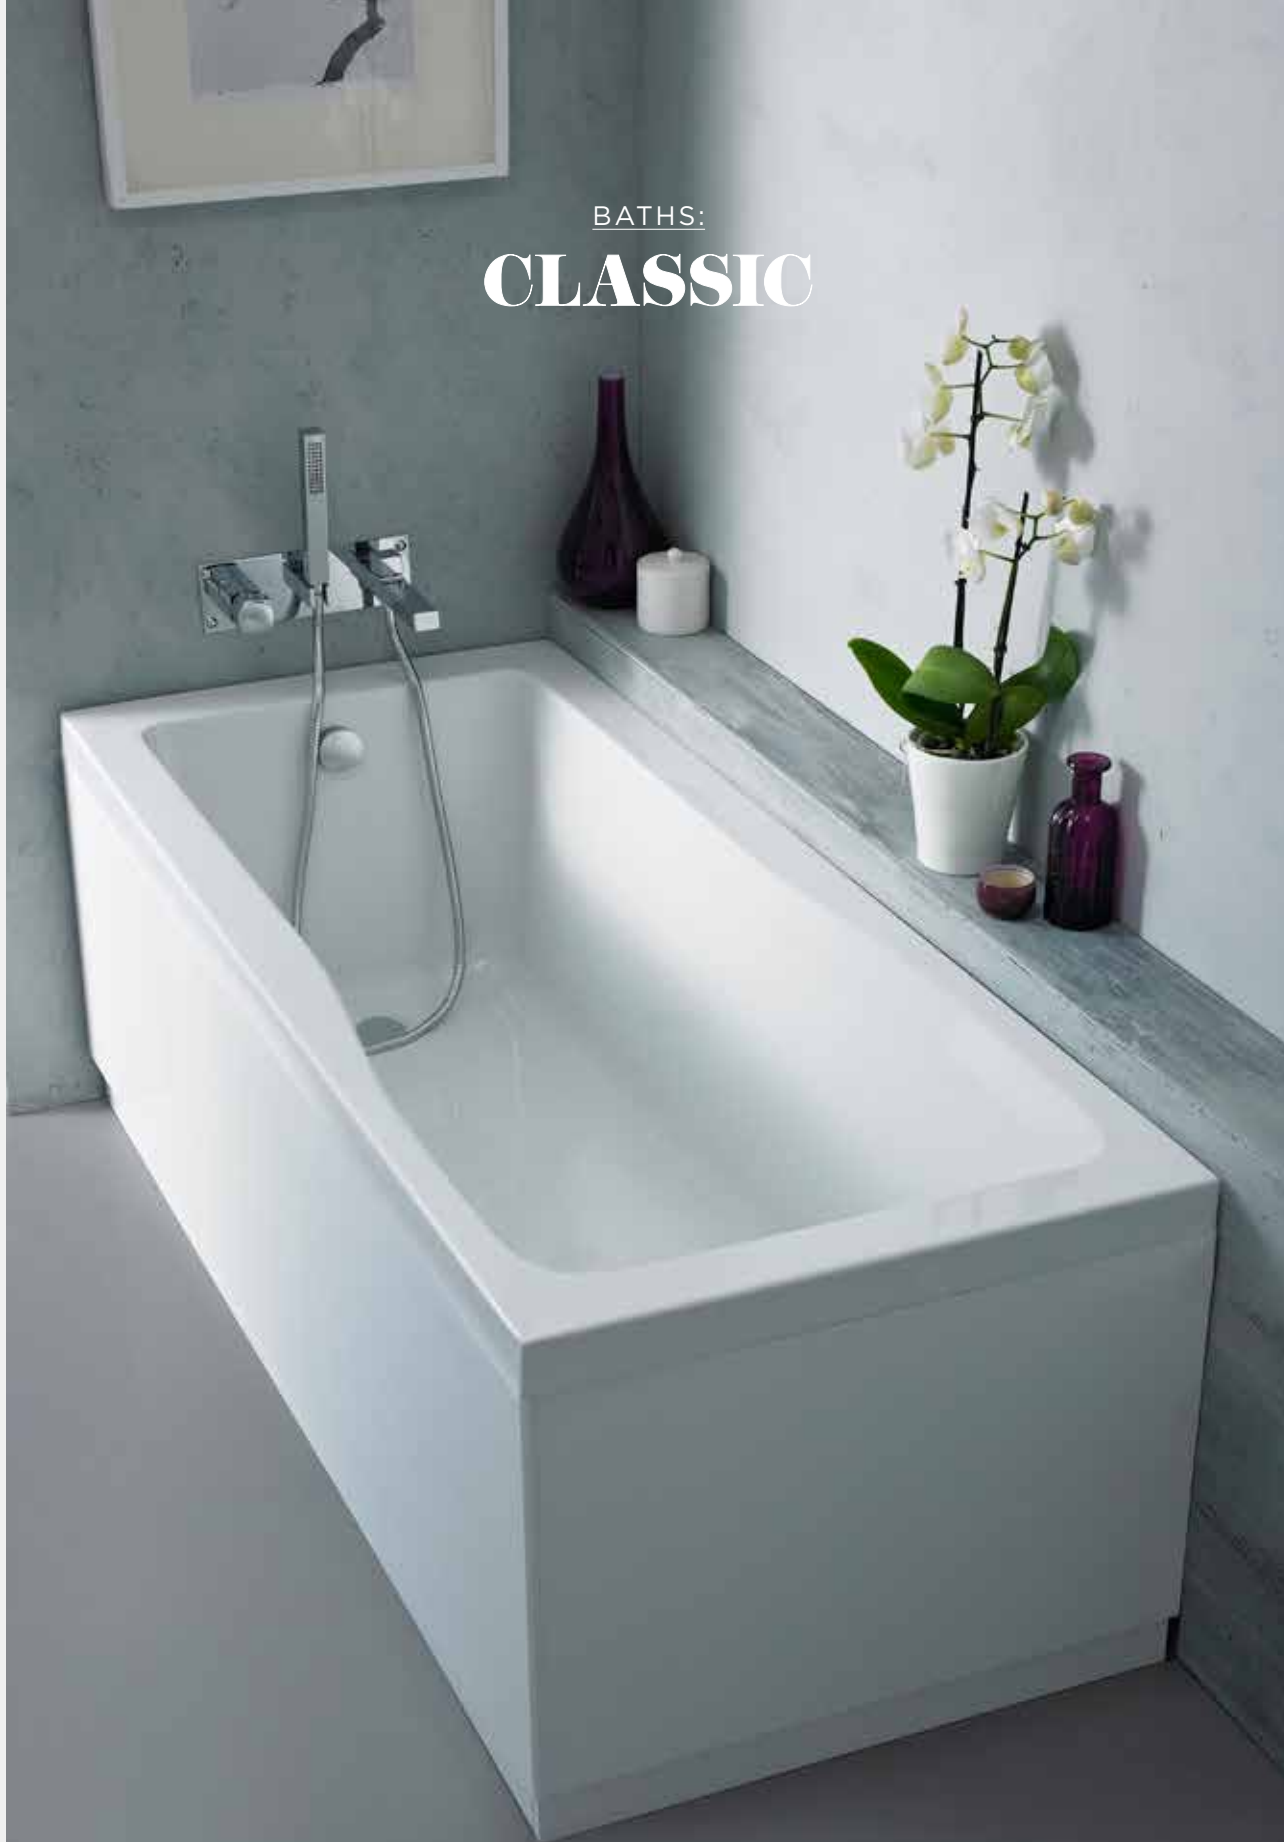

BATHS:
CLASSIC

ACCREDITATIONS