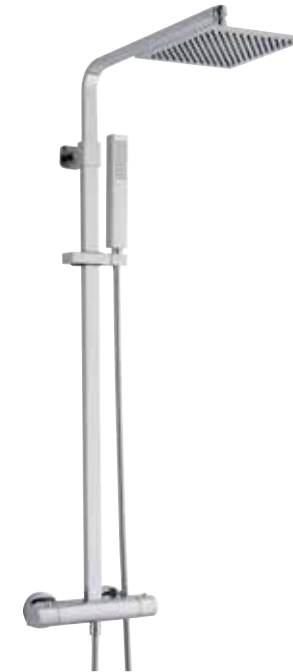

Stainless Steel Rectangular Ceiling Shower Head

Separate water feed pipe needed

600 x 400mm

Ceiling arms 220mm

HEAD66 **£503.00 MP**

400mm Stainless Steel Square Fixed Head and Ceiling Arm

400mm x 400mm

HEAD45A **£272.40 MP**

Stainless Steel Round Fixed Head and Ceiling Arm

400mm Ø

HEAD46A **£259.40 MP**

SQUARE

Surge Thermostatic Bar Shower with Kit

A3511 **£532.00 HP1**

ROUND

Porto Thermostatic Bar Shower with Kit