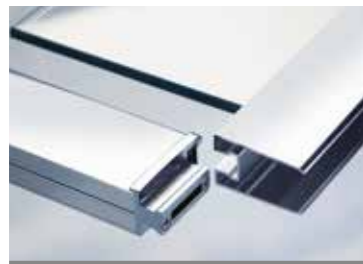

Patented EasyFit System for quick and easy assembly