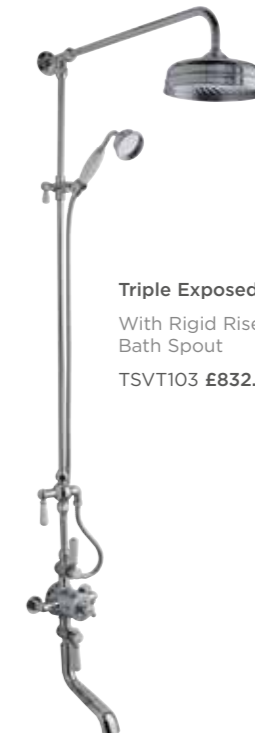

Triple Exposed Valve*
With Rigid Riser Kit & Bath Spout
TSVT103 **£832.00** MP

Combine with the Back to Wall Shower Elbow for hidden pipework. See page 178