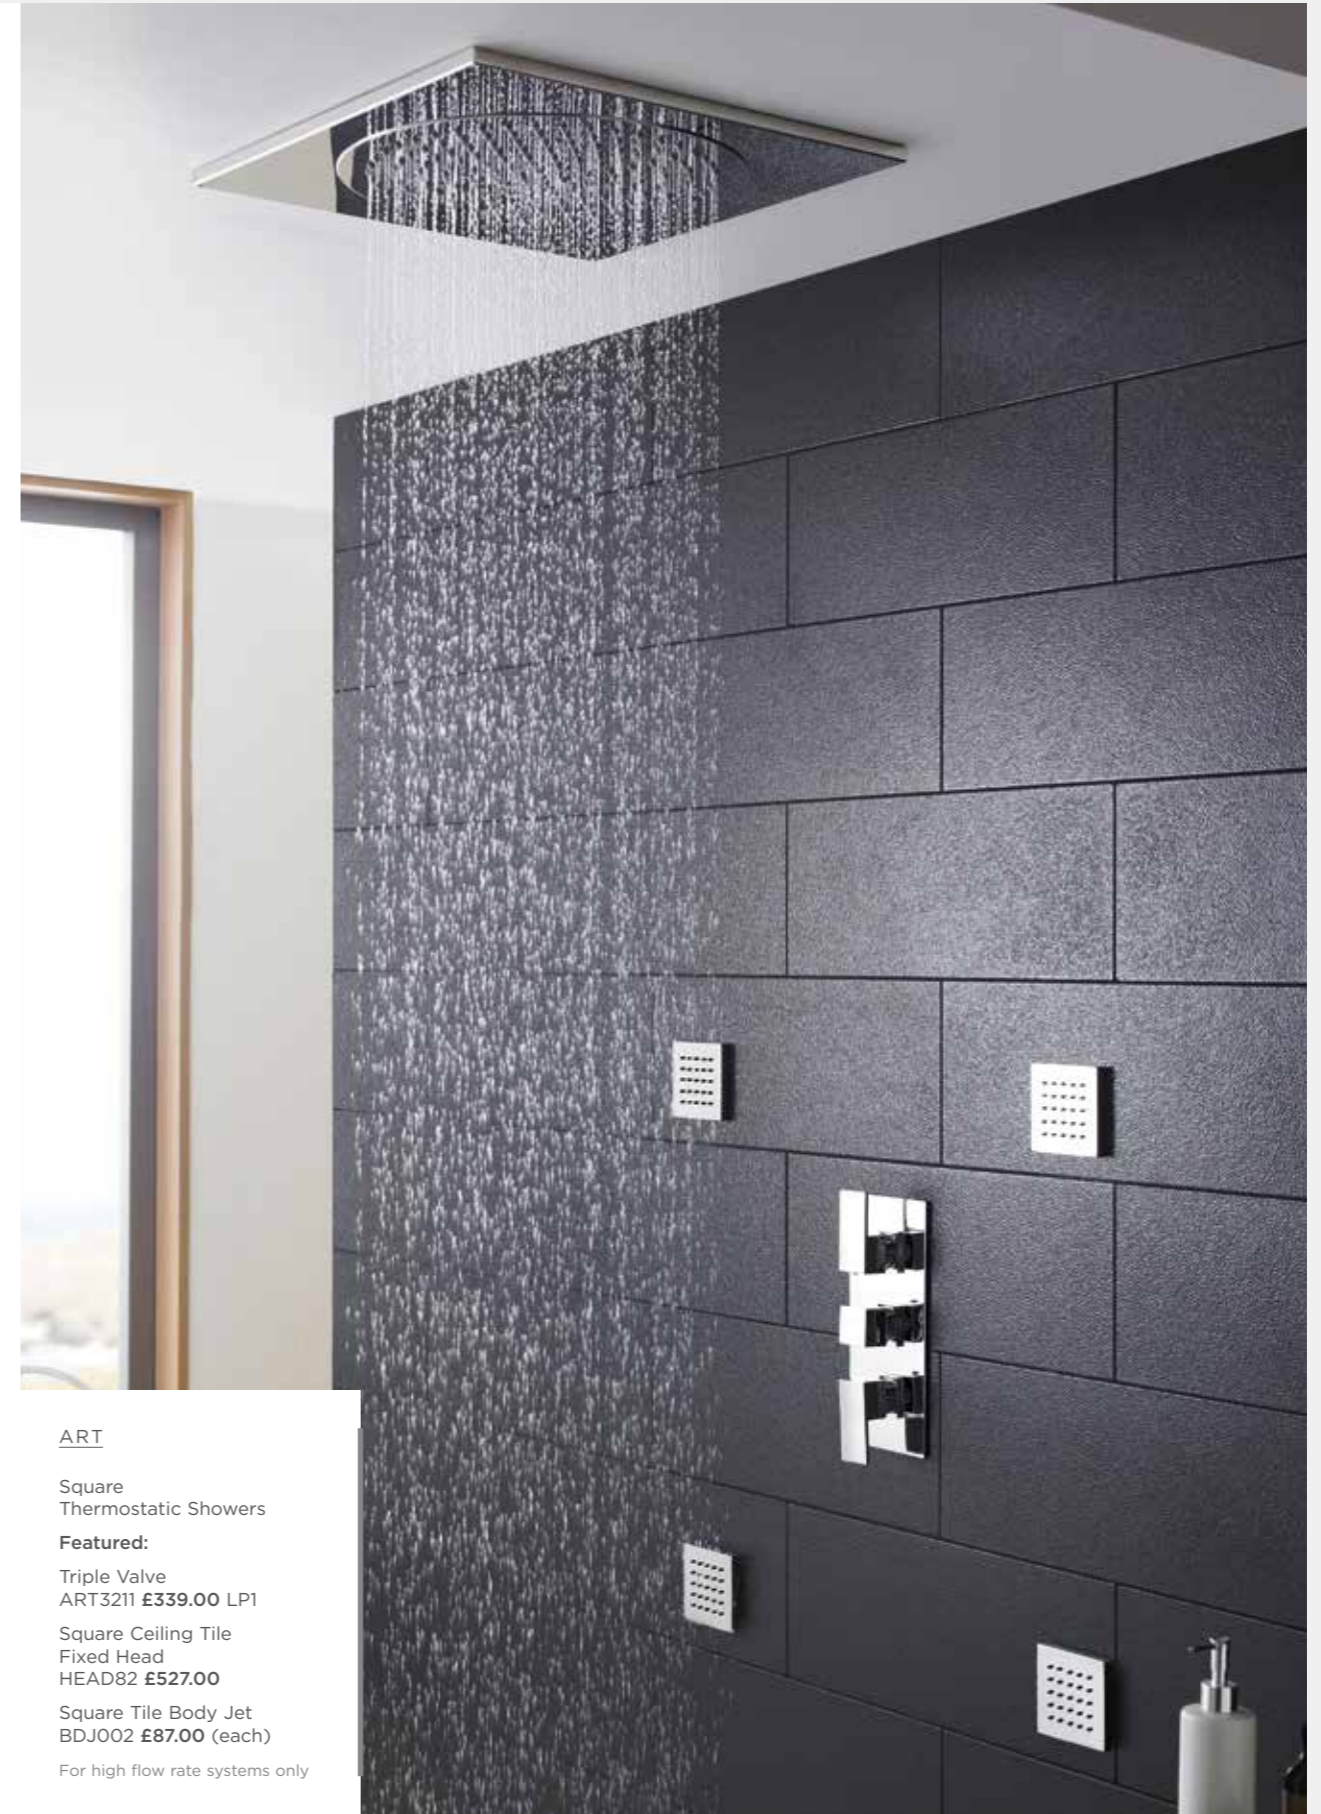

TEC CROSSHEAD

Crosshead
Thermostatic Showers

Featured:

Triple Valve
KRI3211 **£339.00** LP1

Round Fixed Head
A3082 **£126.00**

Round Arm
ARM01 **£34.00**

Square Body Jet
A354 **£47.00** (each)

For high flow rate systems only

ART

Square
Thermostatic Showers

Featured:

Triple Valve
ART3211 **£339.00** LP1

Square Ceiling Tile
Fixed Head
HEAD82 **£527.00**

Square Tile Body Jet
BDJ002 **£87.00** (each)

For high flow rate systems only