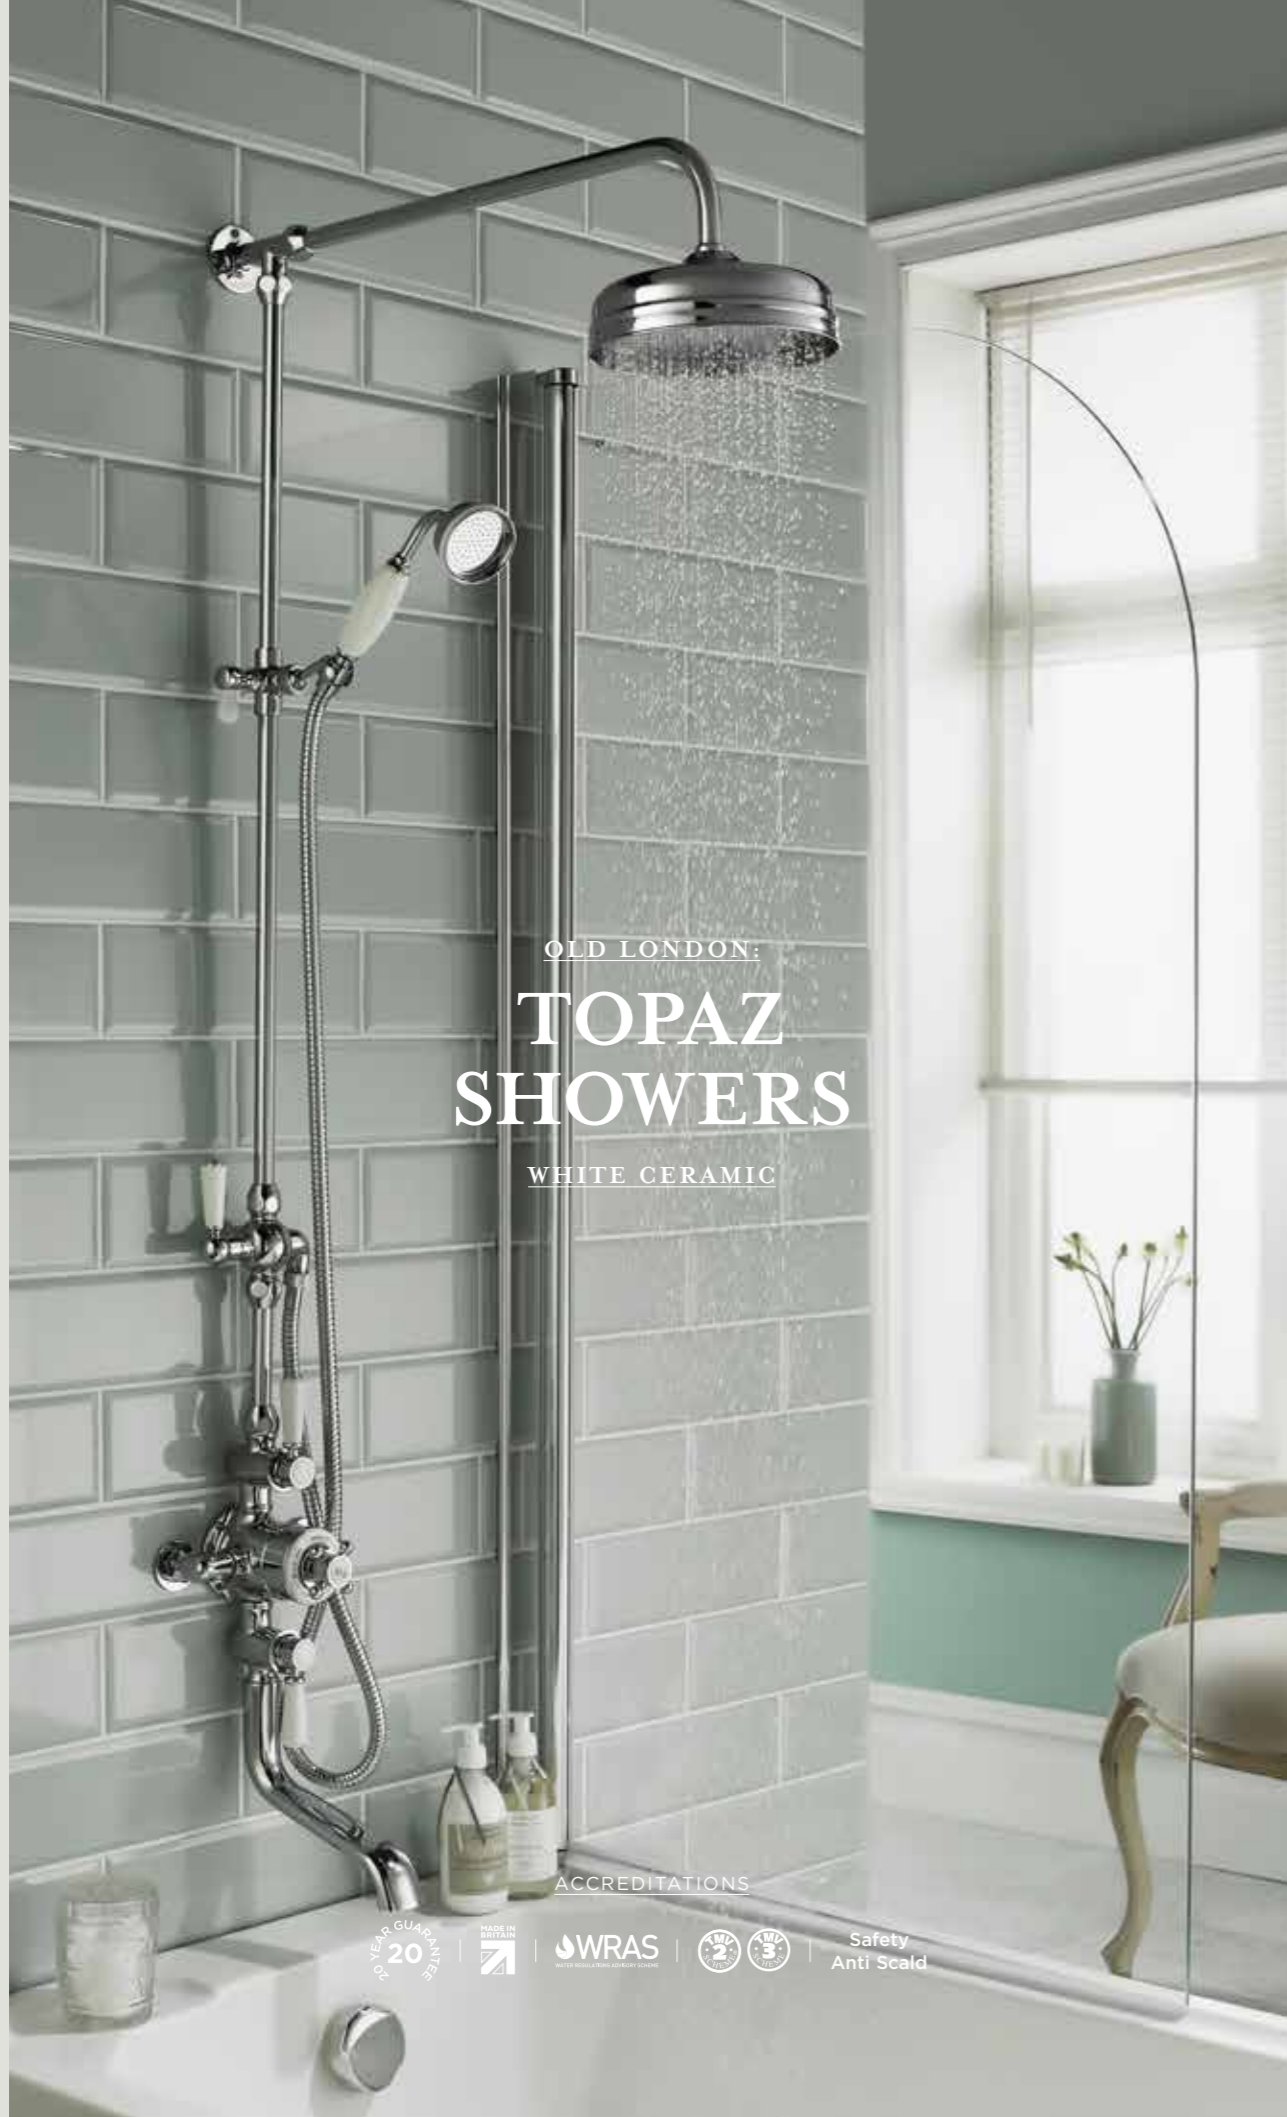

OLD LONDON:
TOPAZ
SHOWERS
WHITE CERAMIC

ACCREDITATIONS

CONCEALED
THERMOSTATIC
SHOWERS