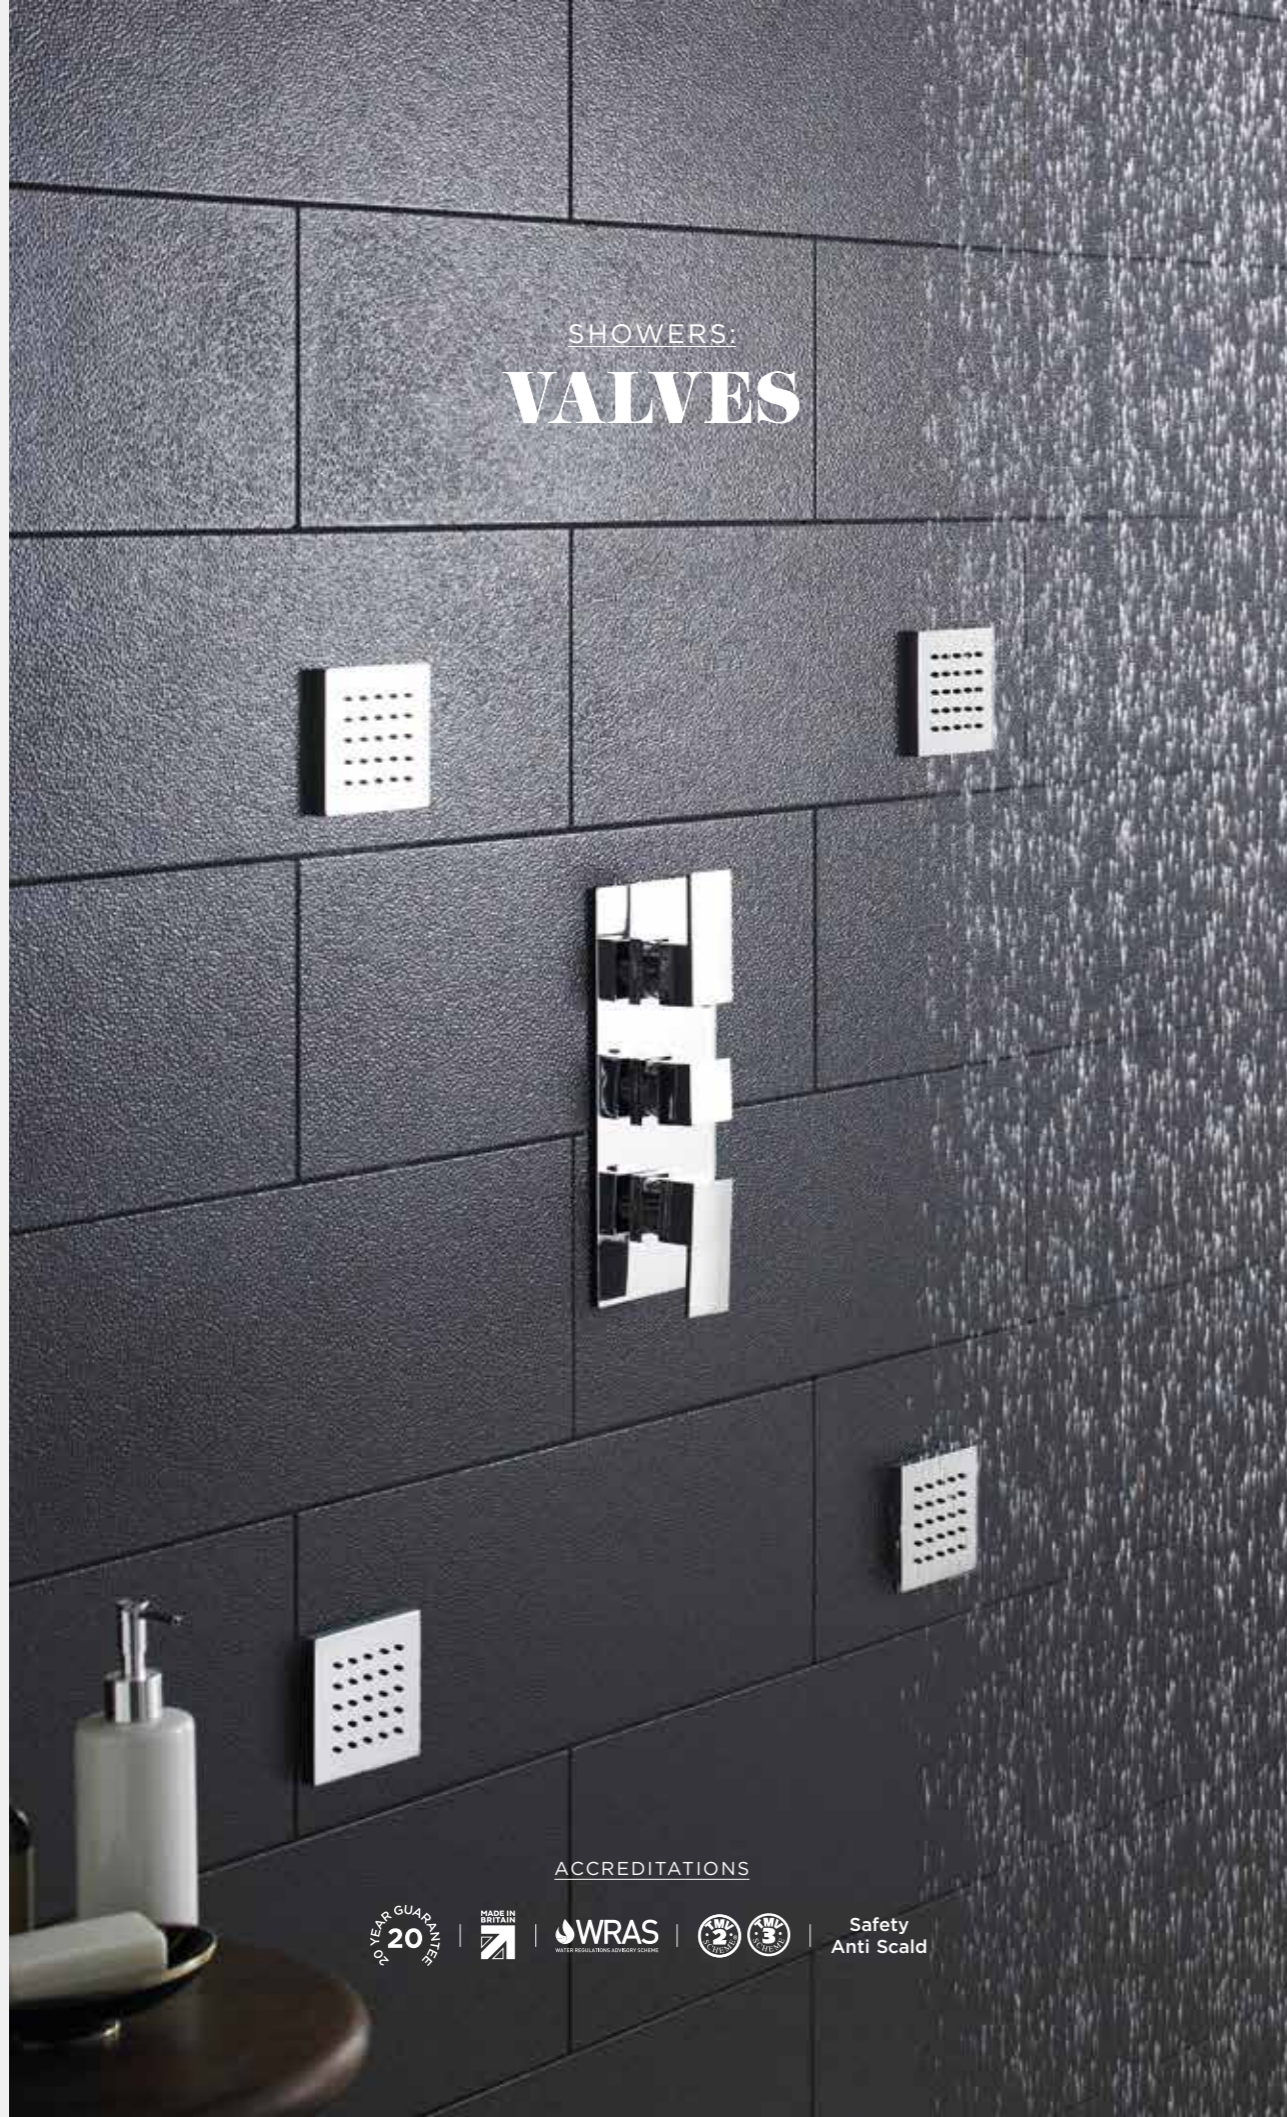

MADE IN BRITAIN

OUR PATENTED
 THERMOSTATIC
 VALQUEST CARTRIDGE

SHOWERS:
VALVES

INDUS

Round Slimline
Thermostatic Showers

Featured:

Twin Valve
RND3210 **£313.00** LP1

Round Fixed Head
A3082 **£126.00**