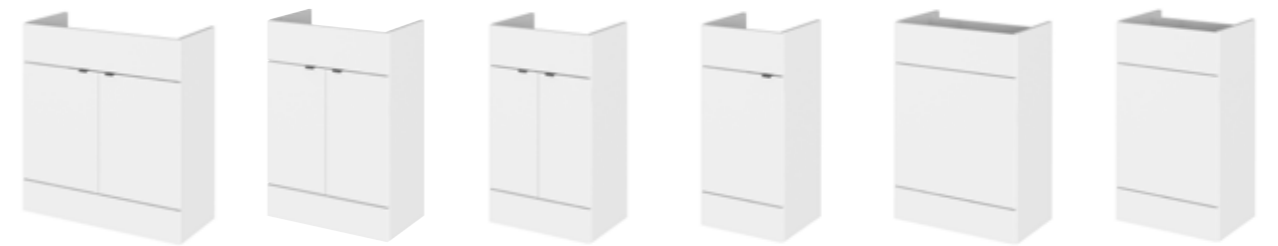

FULL DEPTH

800mm Vanity Unit H864 x W800 x D355mm 2 Door	600mm Vanity Unit H864 x W600 x D355mm 2 Door	500mm Vanity Unit H864 x W500 x D355mm 2 Door	400mm Vanity Unit H864 x W400 x D355mm 1 Door	600mm WC Unit H864 x W600 x D355mm Cistern not included	500mm WC Unit H864 x W500 x D355mm Cistern not included
Gloss White OFF109 £250.00	Gloss White OFF108 £213.00	Gloss White OFF106 £200.00	Gloss White OFF104 £160.00	Gloss White OFF148 £187.00	Gloss White OFF146 £160.00
Driftwood OFF209 £304.00	Driftwood OFF208 £267.00	Driftwood OFF206 £240.00	Driftwood OFF204 £213.00	Driftwood OFF248 £213.00	Driftwood OFF246 £200.00
Grey Avola OFF509 £304.00	Grey Avola OFF508 £267.00	Grey Avola OFF506 £240.00	Grey Avola OFF504 £213.00	Grey Avola OFF548 £213.00	Grey Avola OFF546 £200.00
Hacienda Black OFF609 £304.00	Hacienda Black OFF608 £267.00	Hacienda Black OFF606 £240.00	Hacienda Black OFF604 £213.00	Hacienda Black OFF648 £213.00	Hacienda Black OFF646 £200.00
Gloss Grey OFF909 £304.00	Gloss Grey OFF908 £267.00	Gloss Grey OFF906 £240.00	Gloss Grey OFF904 £213.00	Gloss Grey OFF948 £213.00	Gloss Grey OFF946 £200.00
Natural Oak OFF309 £304.00	Natural Oak OFF308 £267.00	Natural Oak OFF306 £240.00	Natural Oak OFF304 £213.00	Natural Oak OFF348 £213.00	Natural Oak OFF346 £200.00