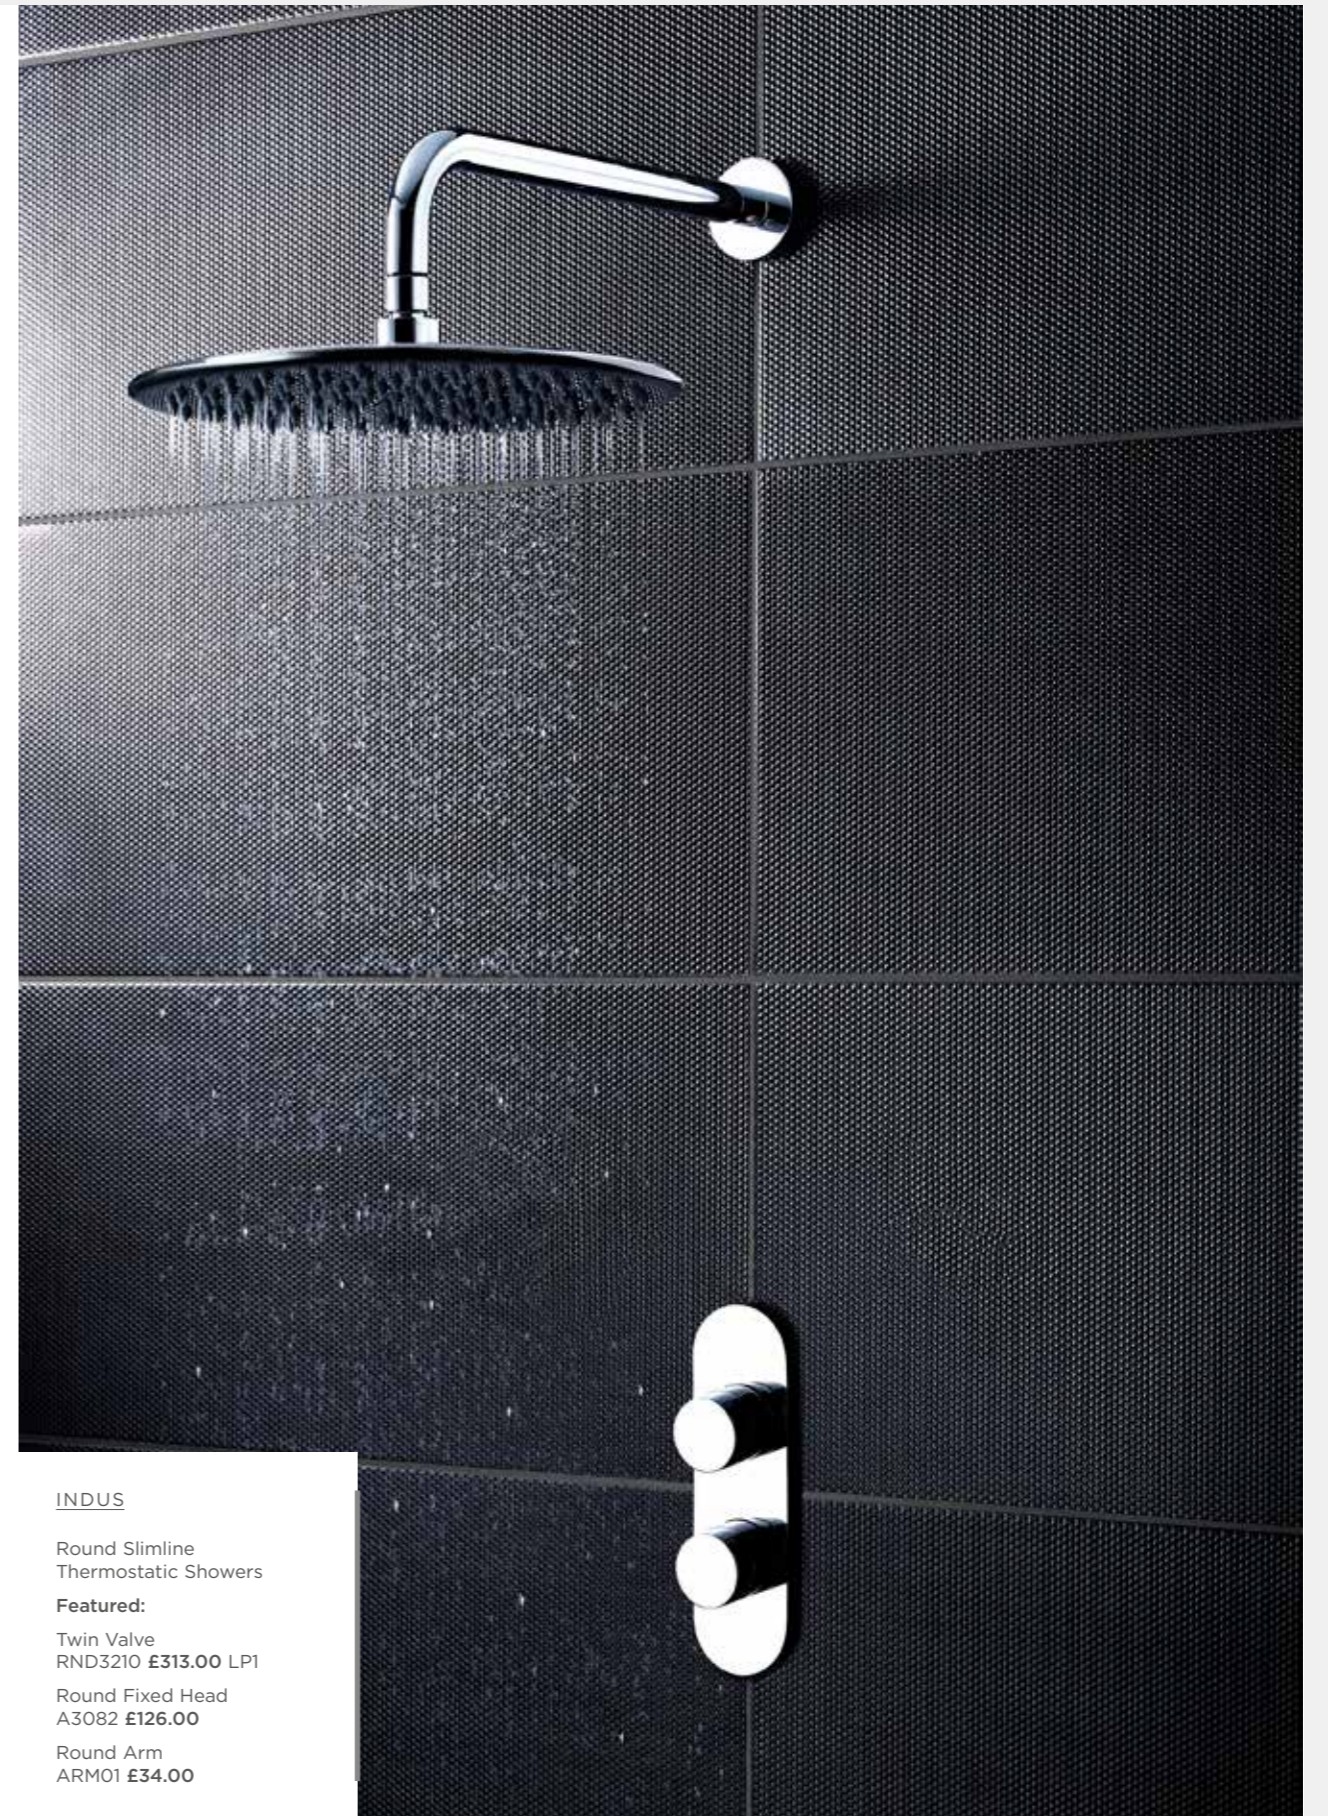

MADE IN BRITAIN

OUR PATENTED
 THERMOSTATIC
 VALQUEST CARTRIDGE

SHOWERS:
VALVES

INDUS

Round Slimline
Thermostatic Showers

Featured:

Twin Valve
RND3210 **£313.00** LP1

Round Fixed Head
A3082 **£126.00**