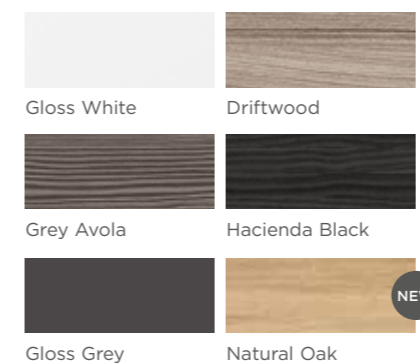

FURNITURE:
FUSION

ACCREDITATIONS

5 YEAR GUARANTEE
Supplied Rigid | Soft Close

OUR FUSION FITTED AND COMBINATION FURNITURE IS THE PERFECT SOLUTION FOR SMALLER BATHROOMS, WHERE EVERY CENTIMETRE COUNTS. IT'S ALSO JUST THE THING FOR LARGER ROOMS WHERE YOU WISH TO MAXIMISE STORAGE AND MAINTAIN THOSE CRISP, CLEAN LINES.

FUSION FEATURES

Crafted in Britain

Most of our Fusion furniture is made here in Britain by our master furniture makers. Easily maintained and hard-wearing, and features a full 5-year guarantee.

Colour

Our wide palette of colours reflects the very latest in tonal trends as well as traditional favourites. We take colour and finish co-ordination to a new level for a perfectly harmonious look.

Available Colours: