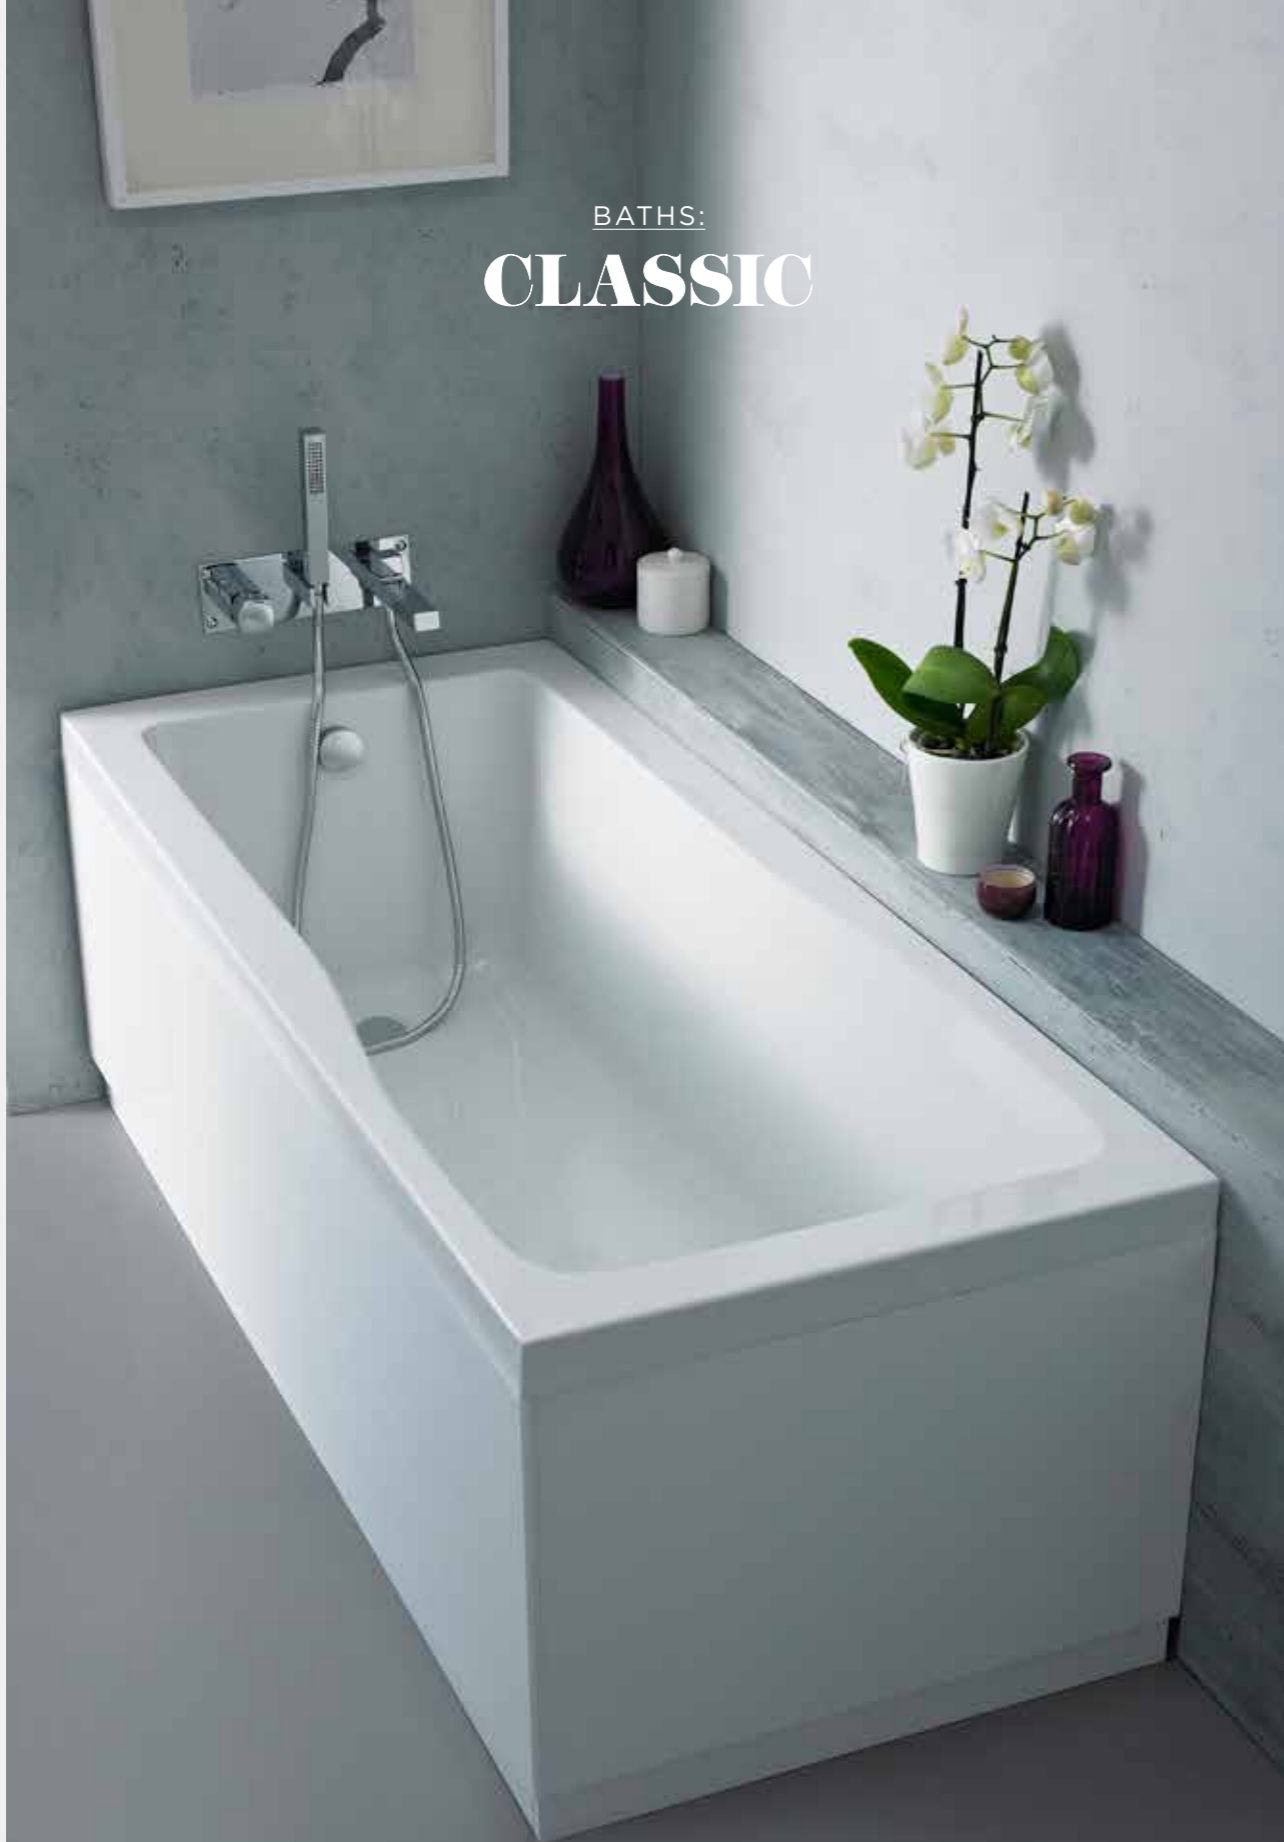

BATHS:
CLASSIC

ACCREDITATIONS