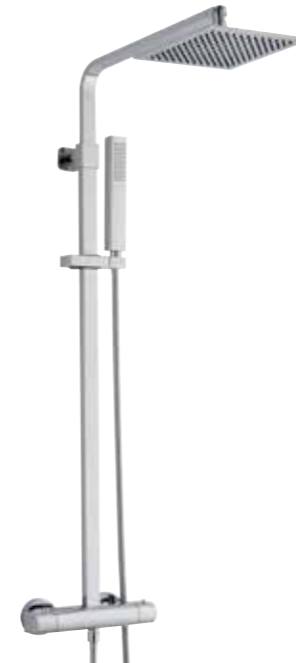

**COMPLETE
FIXED HEADS**

Suitable for use with twin valve with diverter, triple valve or triple valve with diverter

430 x 200mm

HEAD48 **£286.00** MP

200 x 430mm

HEAD47 **£220.00** MP

Suitable for use with a shower valve

PN300 **£393.00** MP

**CEILING
MOUNTED HEADS**

500 x 500mm

HEAD82 **£527.00** MP

370 x 370mm

HEAD81 **£386.00** MP

270 x 270mm

HEAD80 **£200.00** MP

Separate water feed pipe needed

600 x 400mm

Ceiling arms 220mm

HEAD66 **£566.00** MP

400mm x 400mm

HEAD45A **£307.00** MP

400mm Ø

HEAD46A **£292.00** MP

SQUARE

Surge Thermostatic Bar Shower with Kit

A3511 **£599.00** HP1