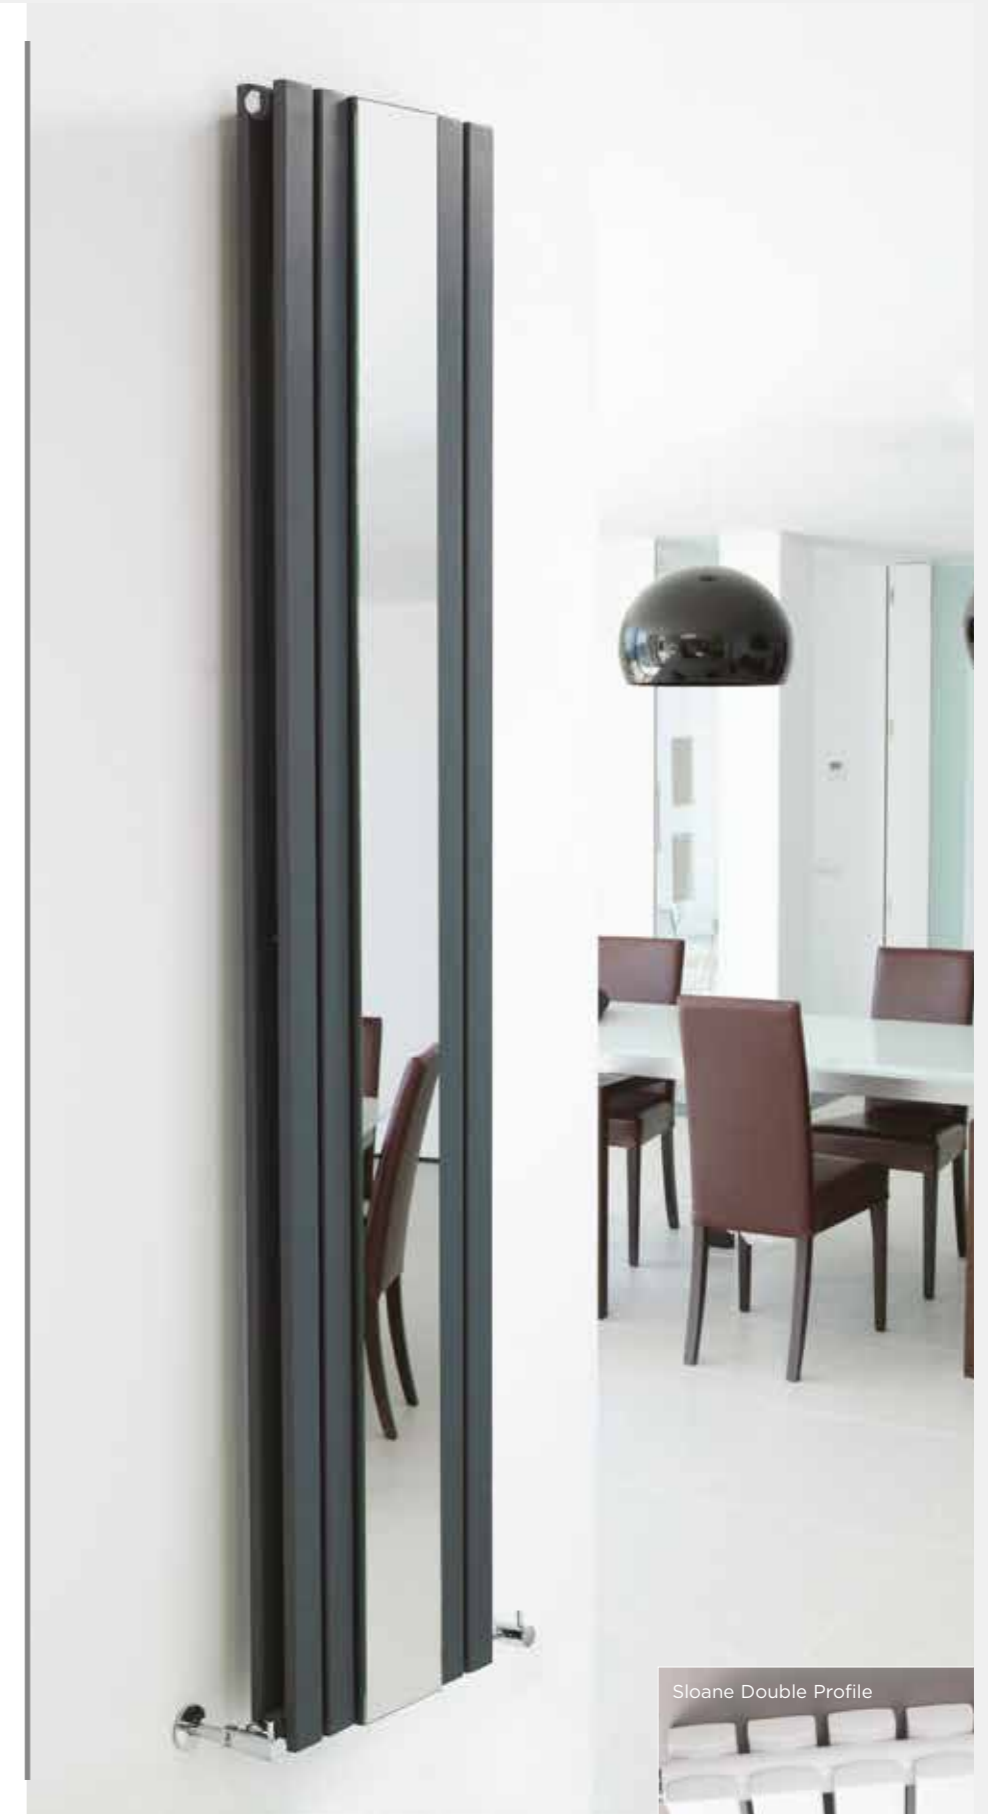

Sloane Double Profile