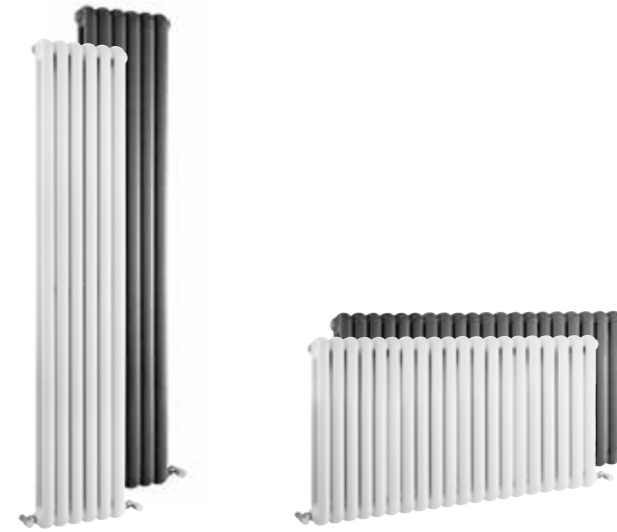

SALVIA

DOUBLE PANEL

H1500 x W383mm
High Gloss White
HSA002 **£354.00** 3105 Btu/hr
Anthracite
HSA006 **£367.00** 3105 Btu/hr

H635 x W863mm
High Gloss White
HSA004 **£473.00** 3129 Btu/hr
Anthracite
HSA008 **£485.00** 3129 Btu/hr

H1800 x W383mm
High Gloss White
HSA001 **£393.00** 3757 Btu/hr
Anthracite
HSA005 **£407.00** 3713 Btu/hr

H635 x W1223mm
High Gloss White
HSA003 **£659.00** 4467 Btu/hr
Anthracite
HSA007 **£672.00** 4467 Btu/hr