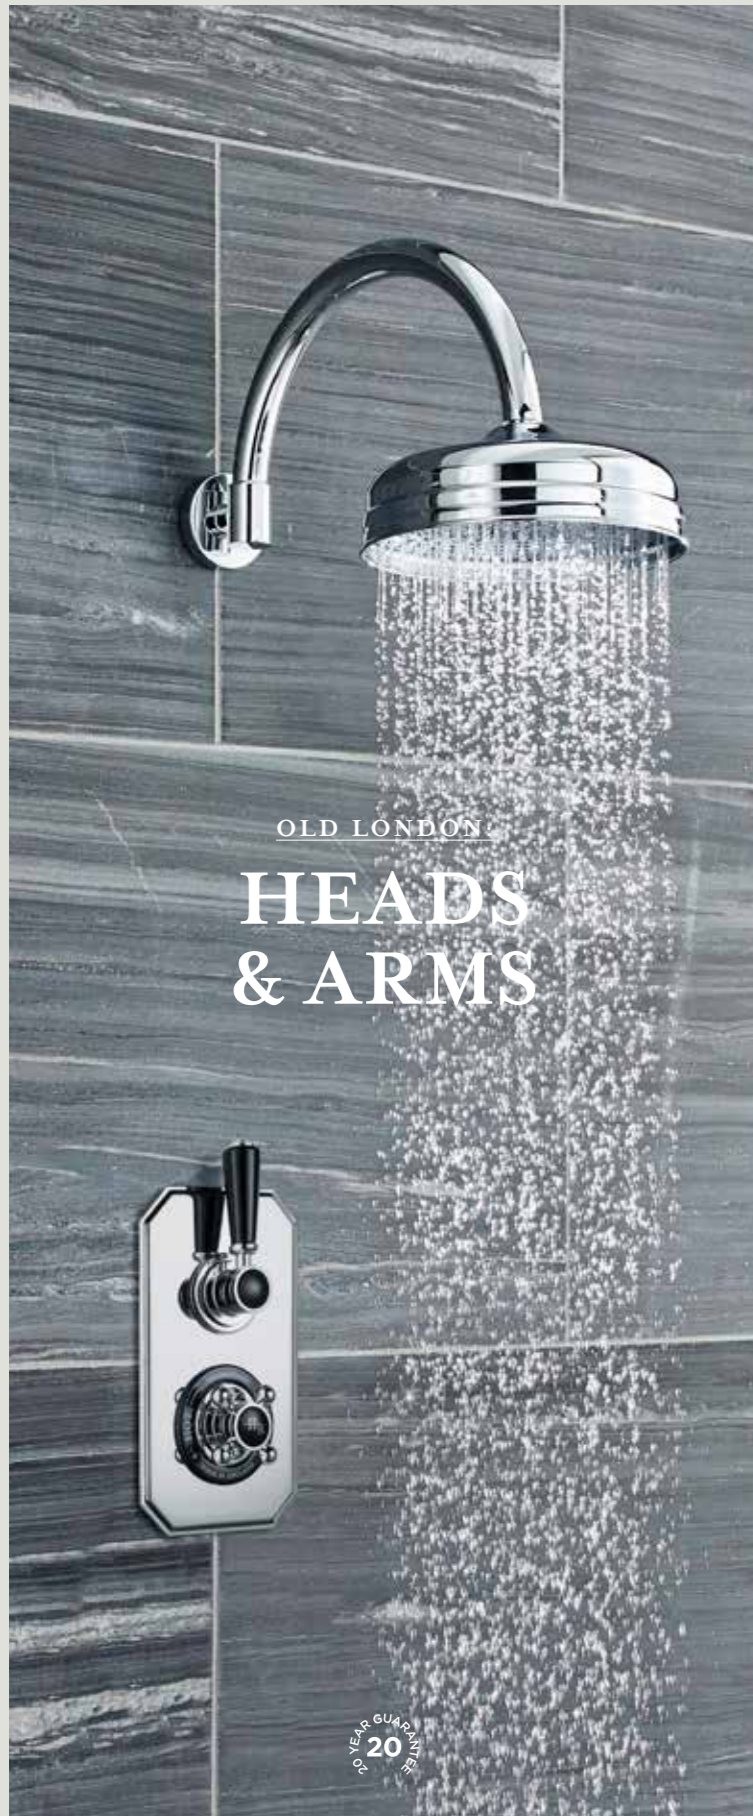

OLD LONDON
**HEADS
& ARMS**

20 YEAR GUARANTEE

**FIXED HEADS
& ARMS**