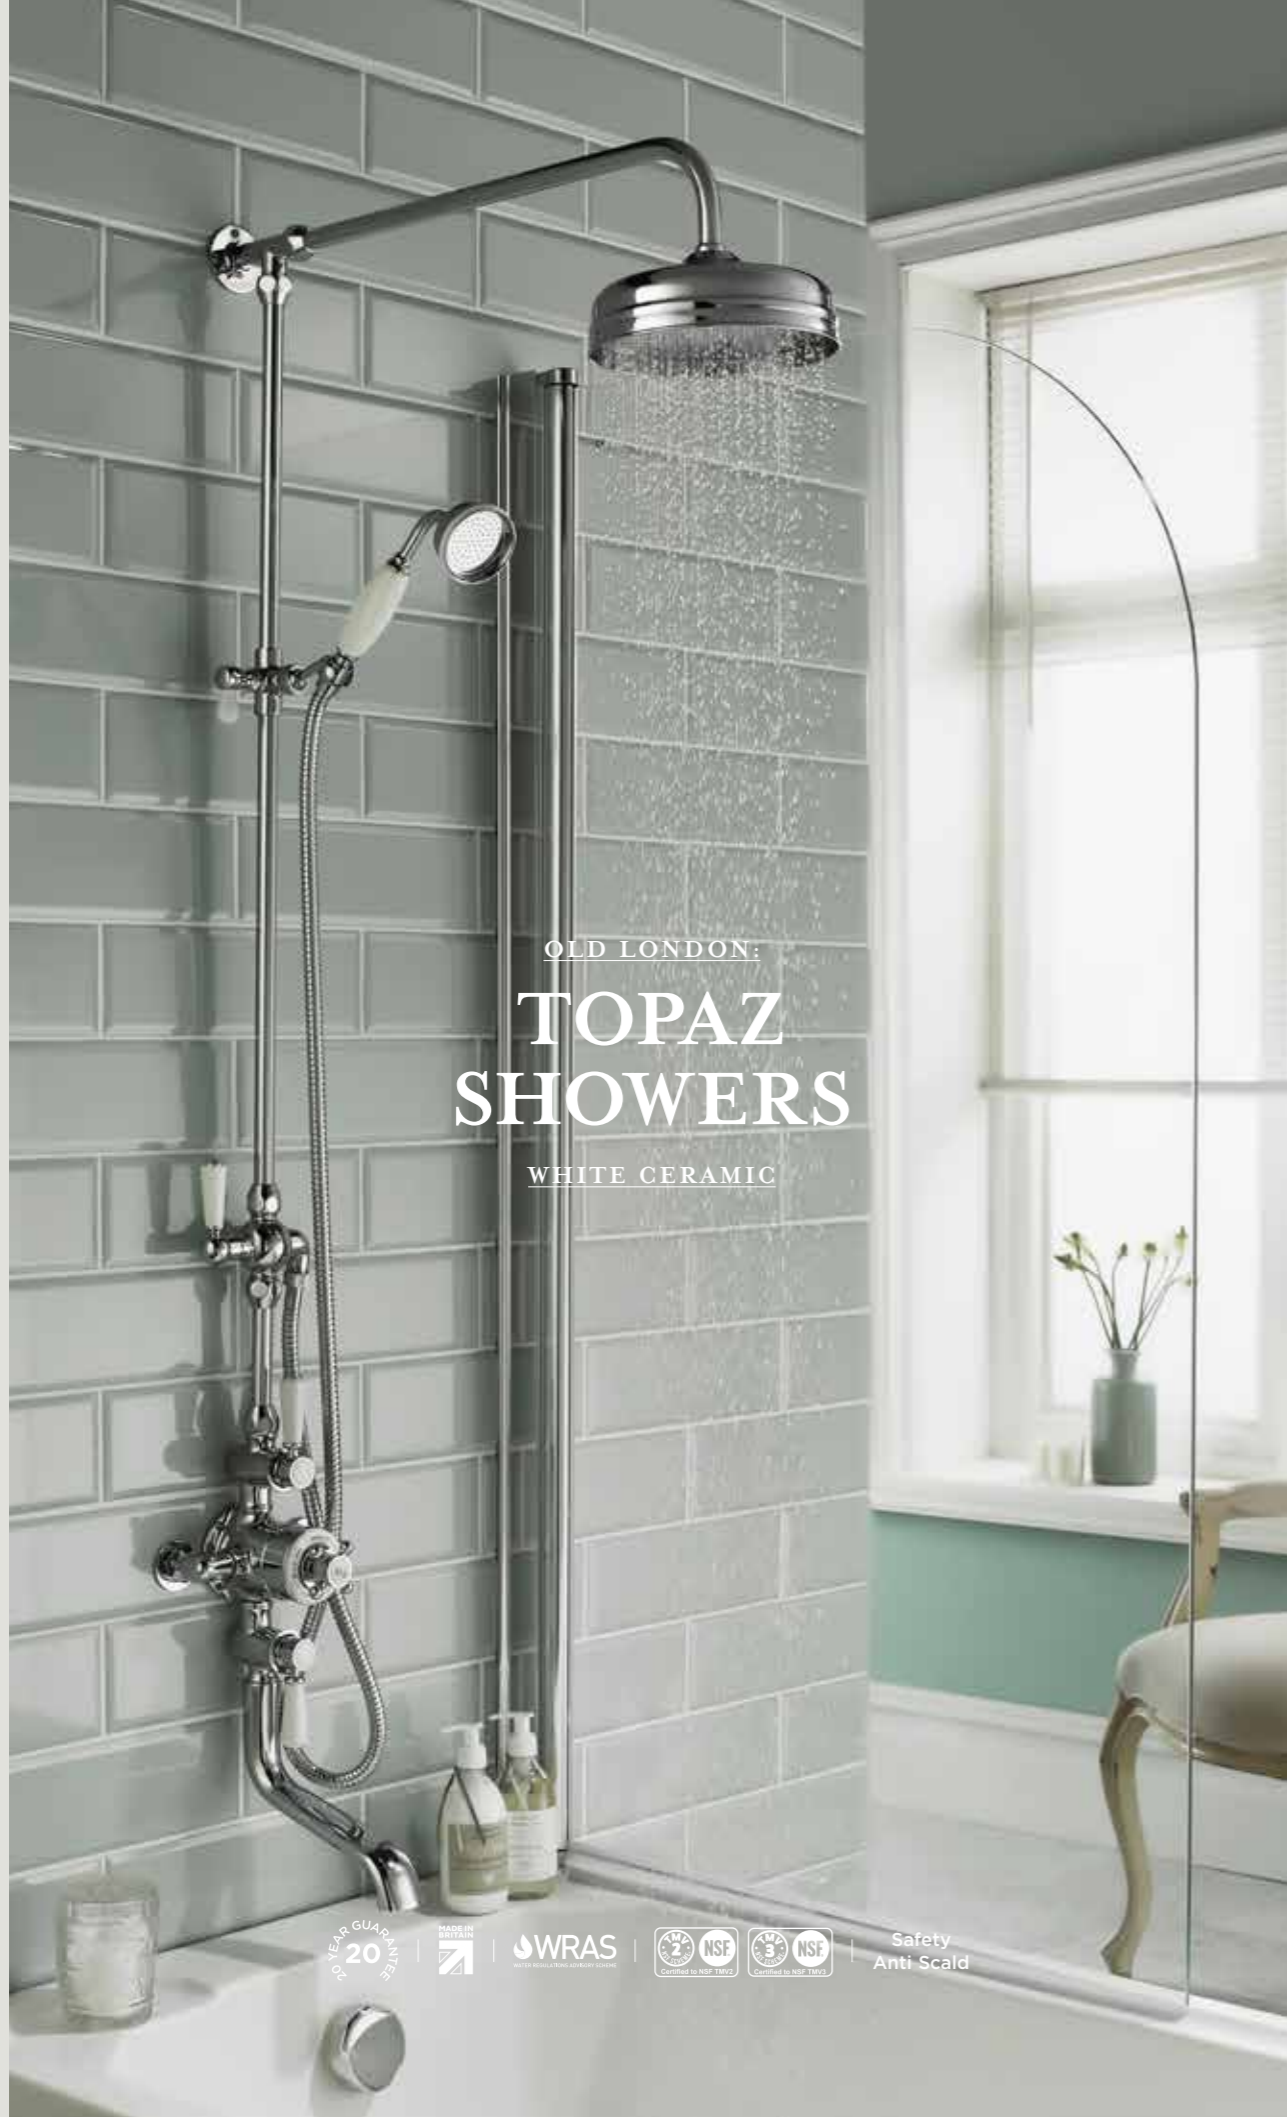

OLD LONDON:
TOPAZ
SHOWERS
WHITE CERAMIC

10 YEAR GUARANTEE
MADE IN BRITAIN
WRAS
NSF
NSF
Safety Anti Scald

CONCEALED
THERMOSTATIC
SHOWERS