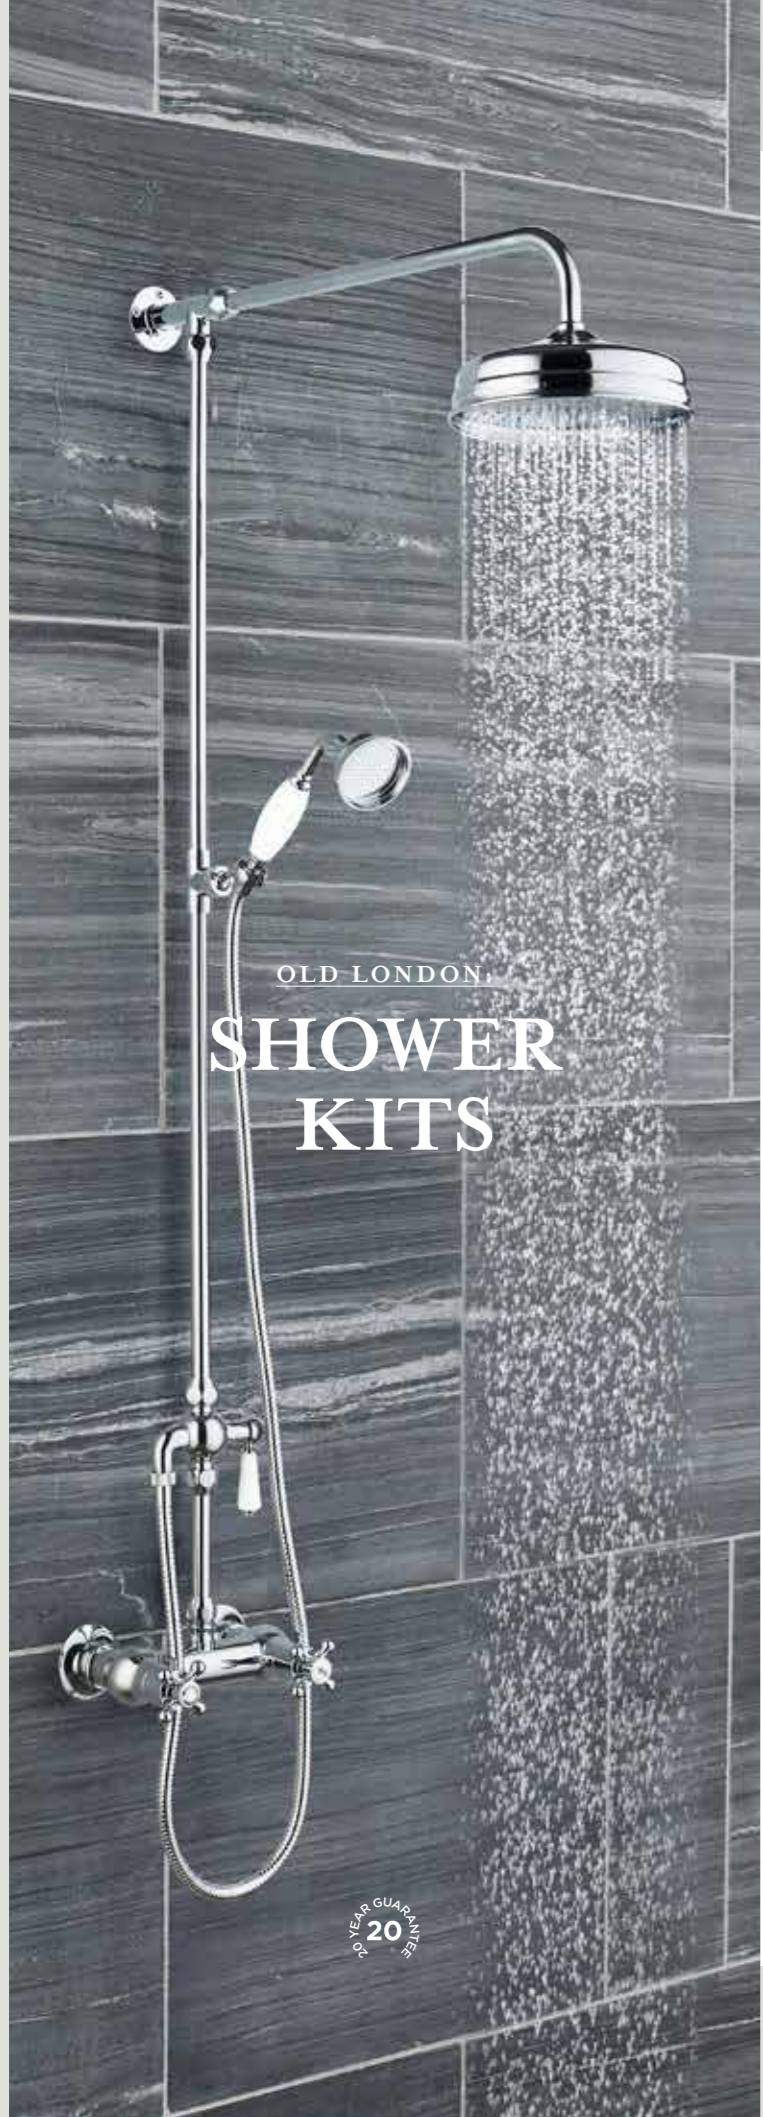

OLD LONDON
**SHOWER
KITS**

20
YEAR
GUARANTEE

EXPOSED SHOWER VALVES

WITH RIGID RISER KITS.