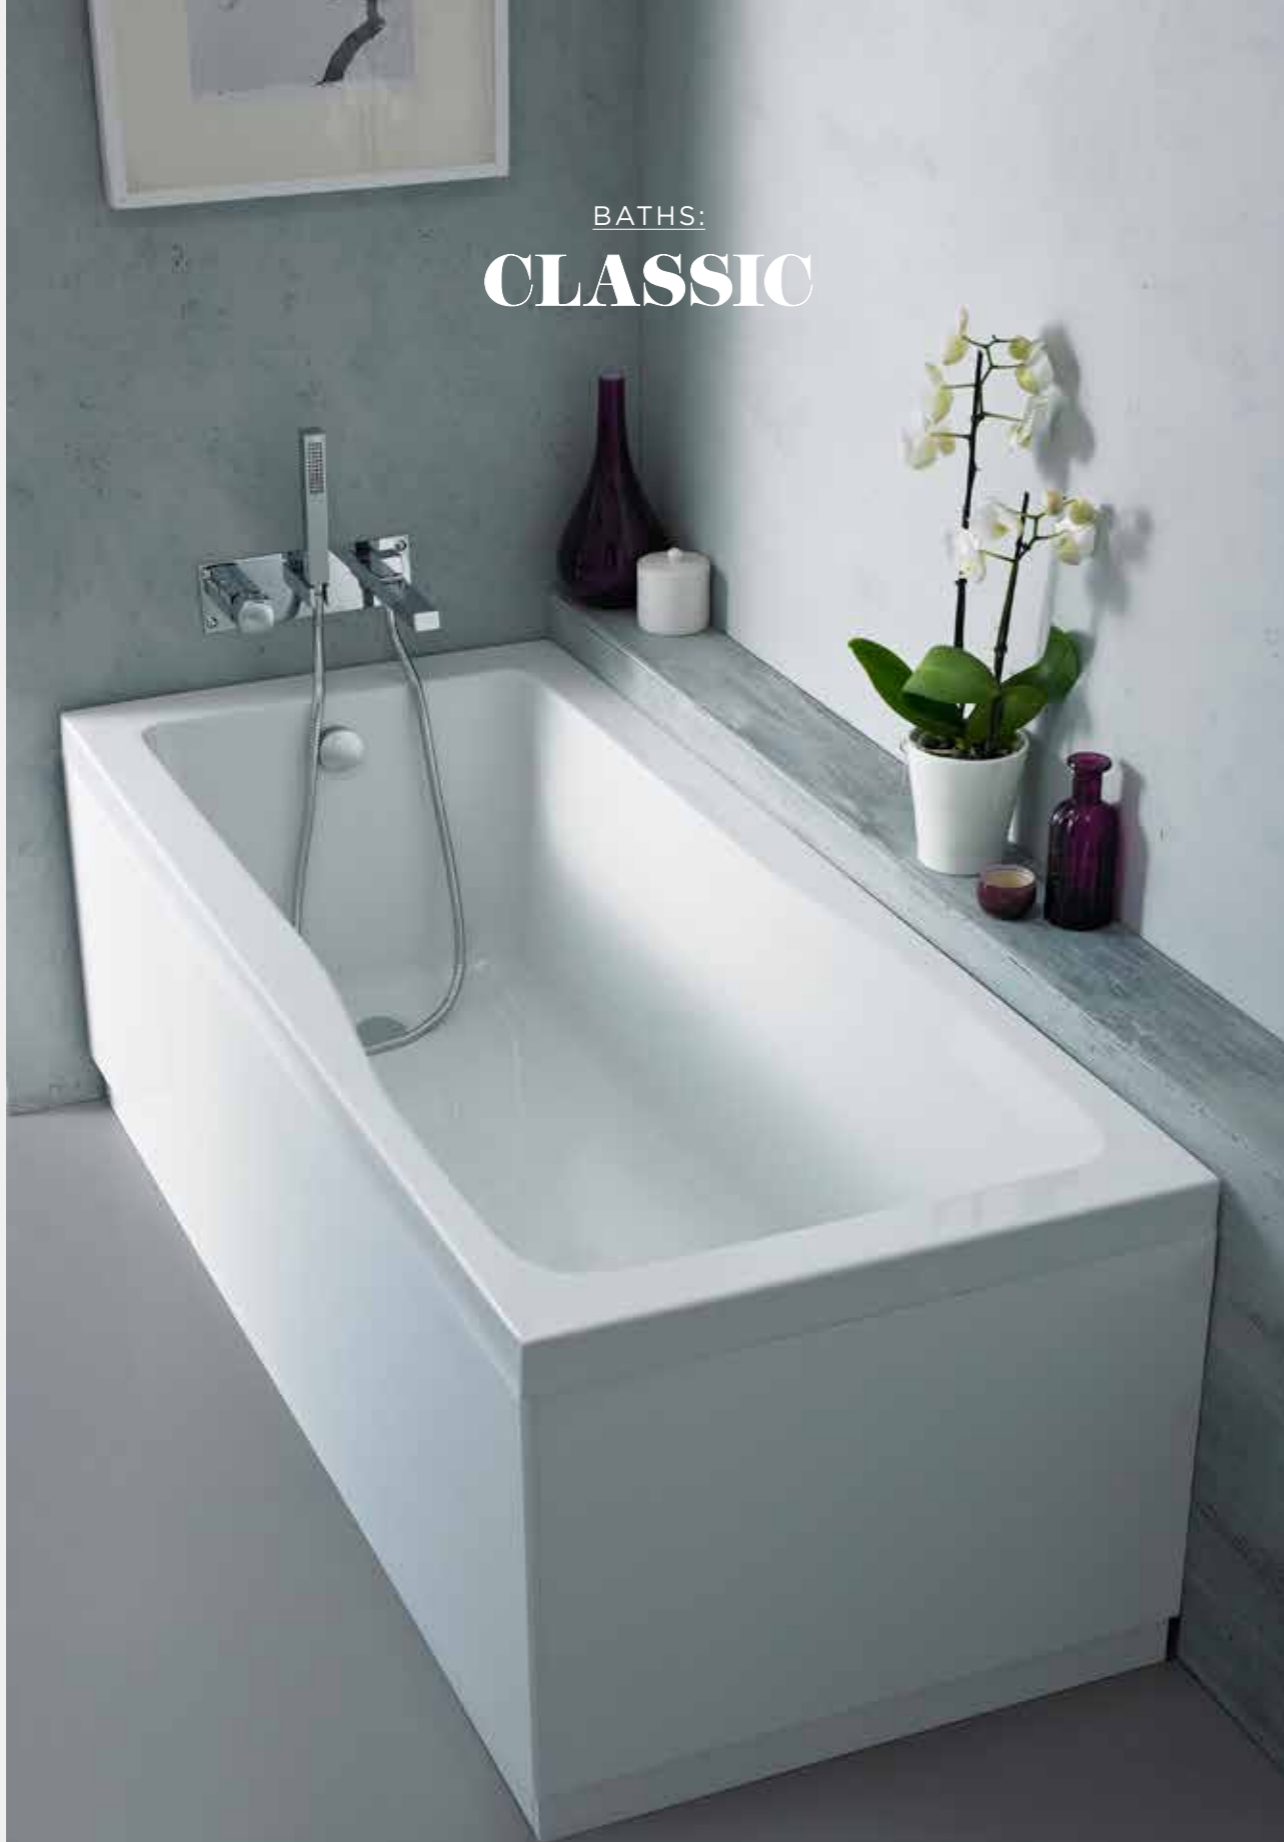

## PEARL

CONTEMPORARY  
BACK TO WALL BATH  
& PANEL

BSG002 £779.00  
L1700 x W800 x D390mm

**ETERNALITE**  
QUALITY FINISH GUARANTEED

## DAHLIA

CONTEMPORARY  
BACK TO WALL CORNER  
BATH & PANEL

Left Hand (Shown)  
BSG007L £561.00  
L1700 x W725 x D410mm

Right Hand  
BSG007R £561.00  
L1700 x W725 x D410mm

**ETERNALITE**  
QUALITY FINISH GUARANTEED

## AMELIA

CONTEMPORARY SQUARE  
SHOWER BATH

SSB107 £446.00 Left Hand (shown)  
SSB108 £446.00 Right Hand  
L1700 x W850 x D700mm

Quattro Bath Screen  
NSBS2 £171.00

1700 Gloss Grey Shower Bath  
Front Panel  
OFF973 £121.00

700 Gloss Grey Shower Bath  
End Panel  
OFF979 £54.00

Visit [hudsonreed.co.uk](http://hudsonreed.co.uk)  
for all Shower Screen  
& Bath Panel options

**ETERNALITE**  
QUALITY FINISH GUARANTEED

BATHS:  
**CLASSIC**