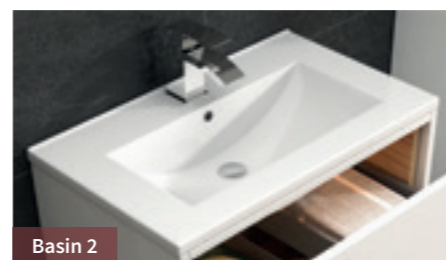

Basin 1

Basin 2

VAT @20% is included on all prices.