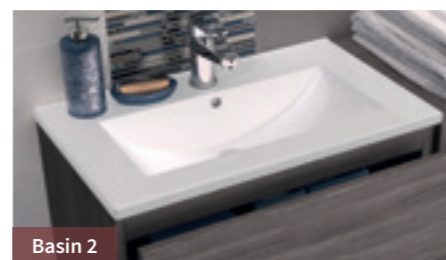

Basin 1

Basin 2

VAT @20% is included on all prices.