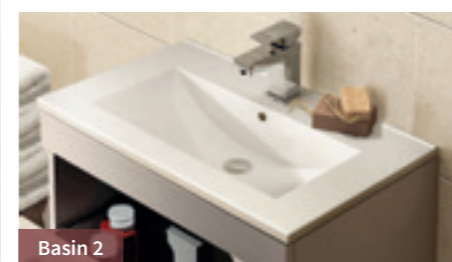

Basin 1

Basin 2

Co-ordinating BATH PANELS / Driftwood P142/P144

VAT @20% is included on all prices.