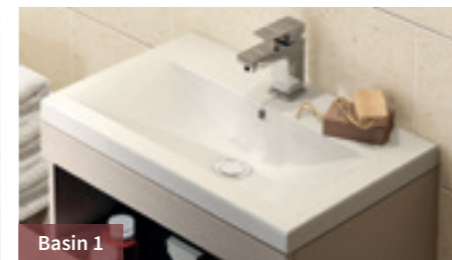

Shipton

Stone Grey
Driftwood

Shipton brings a stunning modern look to your bathroom in matt Stone Grey or Driftwood finishes. With colour coordinated cabinets and a wide range of sizes, we've got an option for bathrooms of all proportions.

WALL HUNG

Cabinet	500mm Cabinet H470 x W510 x D390mm 1 Drawer	600mm Cabinet H470 x W610 x D390mm 1 Drawer	800mm Cabinet H470 x W810 x D390mm 1 Drawer	300mm Tall Unit H1435 x W300 x D253mm 2 Door	600mm Mirror Cabinet H715 x W600 x D184mm 2 Door
Stone Grey	SH51DW £158.00	SH61DW £175.00	SH81DW £184.00	SH3MH £198.00	SH6MR £241.00
Driftwood	DK51DW £158.00	DK61DW £175.00	DK81DW £184.00	DK3MH £198.00	DK6MR £241.00
Basin 1	NVM012 £88.50	NVM013 £94.50	NVM015 £130.00		
Basin 2	FCM002 £88.50	NVM003 £88.50	NVM005 £112.00		

FLOOR STANDING

Cabinet	500mm Cabinet H905 x W510 x D390mm 2 Door	600mm Cabinet H905 x W610 x D390mm 2 Door	600mm Cabinet H905 x W610 x D390mm 2 Drawer	800mm Cabinet H905 x W810 x D390mm 2 Drawer	500mm WC Unit H853 x W500 x D260mm Cistern not included
Stone Grey	SH52DR £184.00	SH62DR £205.00	SH62DW £228.00	SH82DW £243.00	SH5WC £168.00
Driftwood	DK52DR £184.00	DK62DR £205.00	DK62DW £228.00	DK82DW £243.00	DK5WC £168.00
Basin 1	NVM012 £88.50	NVM013 £94.50	NVM013 £94.50	NVM015 £130.00	
Basin 2	FCM002 £88.50	NVM003 £88.50	NVM003 £88.50	NVM005 £112.00	

HOW TO Order

STEP 1
Choose your Finish
Stone Grey or Driftwood

STEP 2
Choose your Basin
Basin 1 with deep 40mm profile
Basin 2 with slimline 18mm profile

STEP 3
Choose your Units
Configure your look with your choice of units

Co-ordinating BATH PANELS / Driftwood P142/P144

VAT @20% is included on all prices.