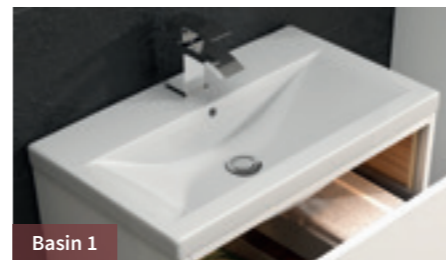

Coast

Grey Gloss
White Gloss

Combine the minimalist look and latest technology of push open doors and drawers with open shelves in the Coast collection. The open shelves contrast with the fascia colour for a high impact look and provide easy access to your bathroom necessities.

WALL HUNG

Cabinet	500mm Cabinet H500 x W500 x D390mm 1 Drawer & open shelf	600mm Cabinet H500 x W600 x D390mm 1 Drawer & open shelf	800mm Cabinet H500 x W800 x D390mm 1 Drawer & open shelf	350mm Tall Unit H1400 x W350 x D350mm 2 Doors & open shelf
Grey Gloss	FMC884 £502.00	FMC886 £549.00	FMC888 £667.00	FMC861 £472.00
White Gloss	FMC984 £502.00	FMC986 £549.00	FMC988 £667.00	FMC961 £472.00
Basin 1	NVM012 £88.50	NVM013 £94.50	NVM015 £130.00	
Basin 2	FCM002 £88.50	NVM003 £88.50	NVM005 £112.00	

FLOOR STANDING

Cabinet	500mm Cabinet H810 x W500 x D390mm 2 Drawer & Open Shelf	600mm Cabinet H810 x W600 x D390mm 2 Drawer & Open Shelf	800mm Cabinet H810 x W800 x D390mm 2 Drawer & Open Shelf	600mm WC Unit H850 x W600 x D225mm Cistern not included	600mm WC Unit H1150 x W600 x D225mm Open shelf, cistern not included
Grey Gloss	FMC874 £596.00	FMC876 £667.00	FMC878 £750.00	FMC846 £271.00	FMC856 £389.00
White Gloss	FMC974 £596.00	FMC976 £667.00	FMC978 £750.00	FMC946 £271.00	FMC956 £389.00
Basin 1	NVM012 £88.50	NVM013 £94.50	NVM015 £130.00		
Basin 2	FCM002 £88.50	NVM003 £88.50	NVM005 £112.00		

HOW TO Order

1. **STEP 1**
   Choose your Finish
   Gloss White/Coco Bolo
   or Grey Gloss/Driftwood
2. **STEP 2**
   Choose your Basin
   Basin 1 with deep 40mm profile
   Basin 2 with slimline 18mm profile
3. **STEP 3**
   Choose your Units
   Configure your look with your choice of units

VAT @20% is included on all prices.