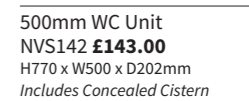

### CLOAKROOM UNITS

420mm Cabinet & Basin  
NVS100 **£127.00**  
H810 x W420 x D290mm

500mm WC Unit  
NVS142 **£143.00**  
H770 x W500 x D202mm  
Includes Concealed Cistern

300mm Deep  
500mm WC Unit  
PRC141 **£124.00**  
H766 x W500 x D300mm