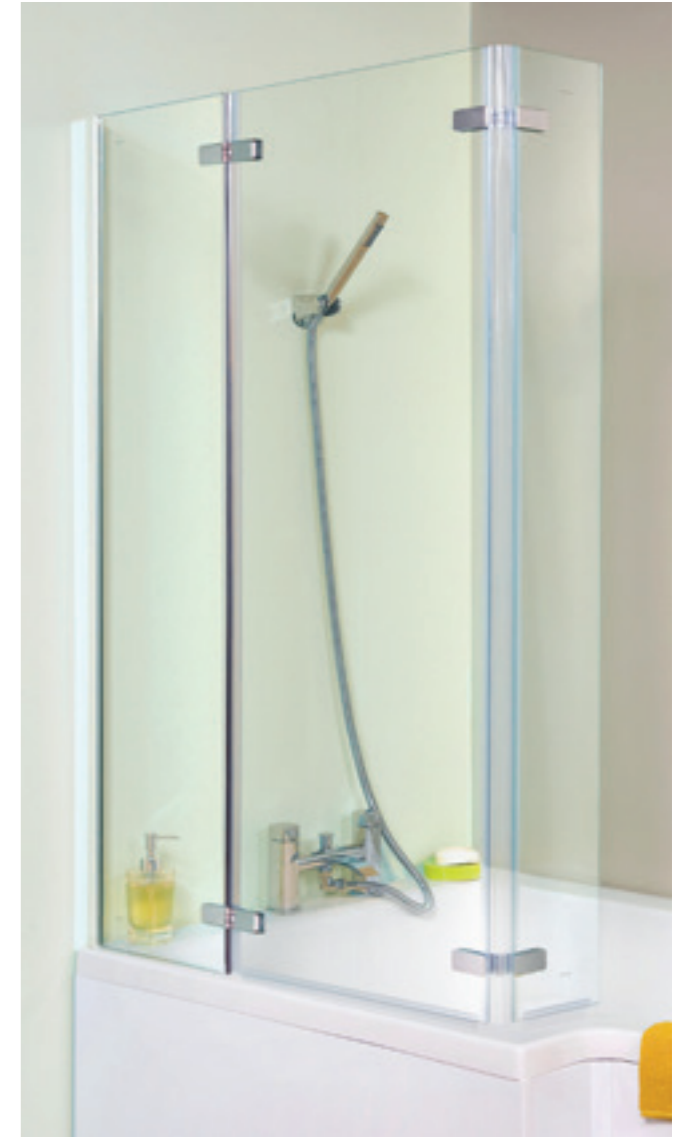

### ADDITIONAL FEATURES

- Polished Chrome
- Reversible
- Metal Caps
- Hinges from the wall
- 6mm Toughened Safety Glass
- Suitable for use with curved shower baths

ADDITIONAL FEATURES

- *Satin Chrome*
- *Reversible*
- *Hinges from wall*
- *5mm Toughened Safety Glass*

Ella   

Straight Bath Screen

Type	Size	Code	Price
Straight Hinged Bath Screen	H1400 x W735-745mm	ERSS1	<b>£93.50</b>

ADDITIONAL FEATURES

- *Satin Chrome*
- *Reversible*
- *Hinges centrally*
- *5mm Toughened Safety Glass*

Ella   

Curved P-Bath Screen

Type	Size	Code	Price
Curved P-Bath Screen	H1400 x W730-740mm	ERCS0	<b>£109.00</b>

ADDITIONAL FEATURES

- *Satin Chrome*
- *Reversible*
- *Hinges centrally*
- *5mm Toughened Safety Glass*

Ella   

Square Hinged Bath Screen

Type	Size	Code	Price
Square Hinged Bath Screen	H1400 x W800-810mm	ERSBS0	<b>£128.00</b>