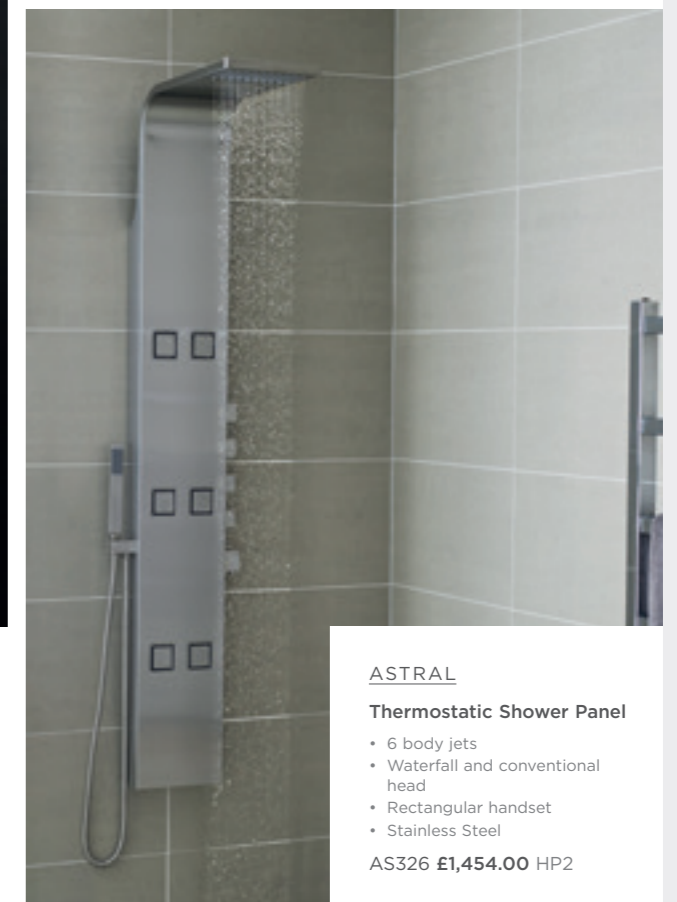

PIN001 **£1,431.00** HP2

DUSK

**Thermostatic Shower Panel**

- 4 square and 1 rectangular inset body jets
- Inset square fixed head with waterfall option
- Rectangular handset
- Gun Metal

AS344 **£1,199.00** HP2