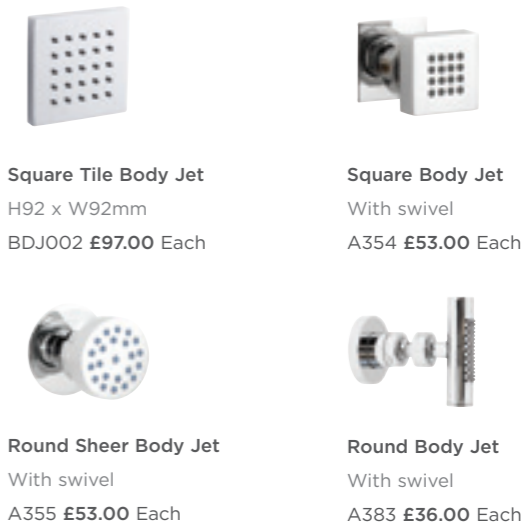

Square Tile Body Jet
H92 x W92mm
BDJ002 **£97.00** Each

Square Body Jet
With swivel
A354 **£53.00** Each

Round Sheer Body Jet
With swivel
A355 **£53.00** Each

Round Body Jet
With swivel
A383 **£36.00** Each