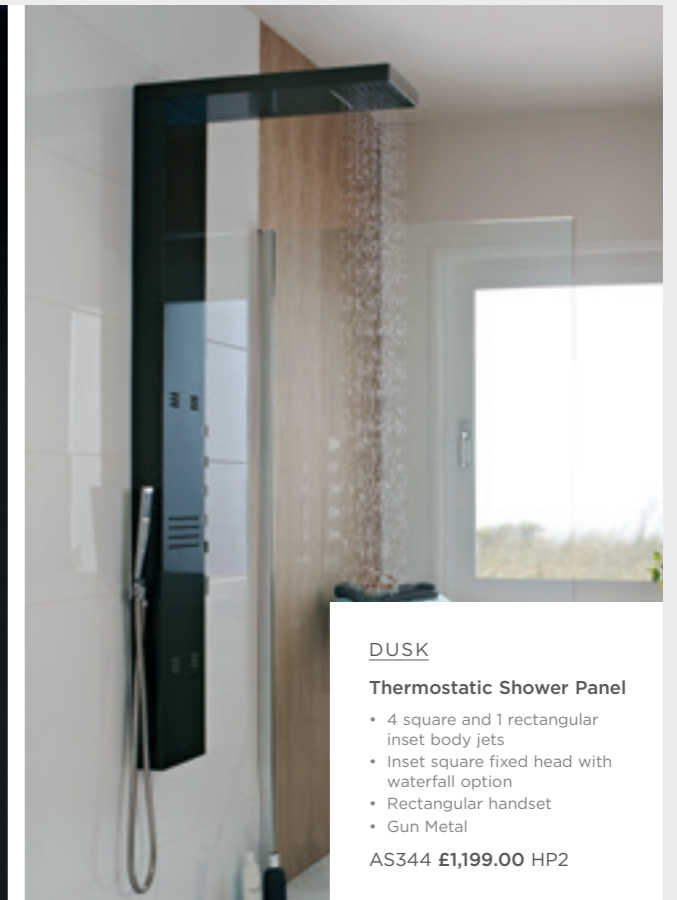

DUSK

Thermostatic Shower Panel

- 4 square and 1 rectangular inset body jets
- Inset square fixed head with waterfall option
- Rectangular handset
- Gun Metal

AS344 **£1,199.00** HP2