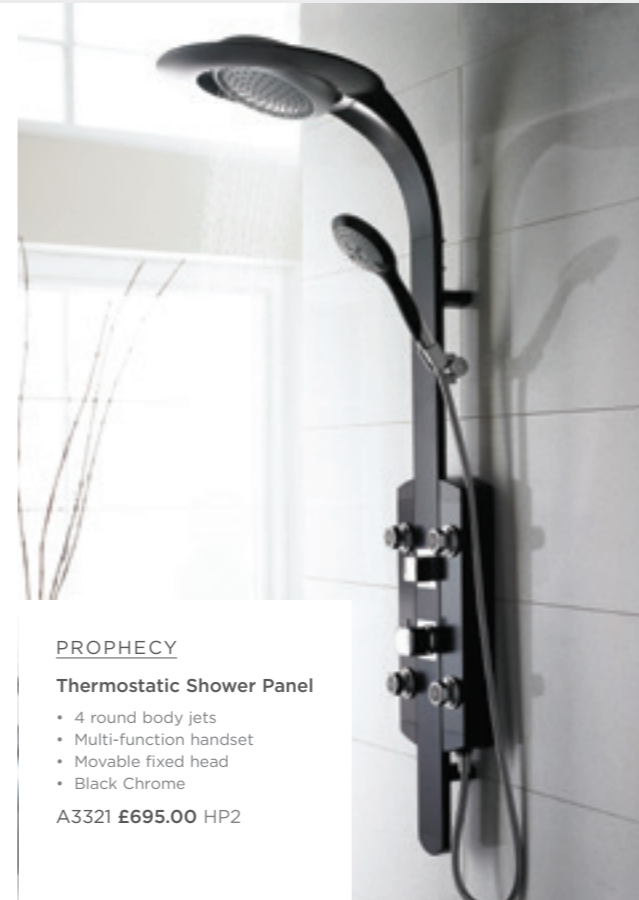

ASTRAL

**Thermostatic Shower Panel**

- 6 body jets
- Waterfall and conventional head
- Rectangular handset
- Stainless Steel

AS326 **£1,454.00** HP2

SHIMMER

**Thermostatic Shower Panel**

- 6 round inset body jets
- Inset round fixed head with waterfall
- Pencil handset
- Chrome

AS345 **£1,307.00** HP2

LAVA

**Thermostatic Shower Panel**

- 2 inset rectangular body jets
- Pencil handset
- Waterfall and conventional head
- Stainless Steel

AS315 **£1,083.00** HP2

PROPHECY

**Thermostatic Shower Panel**

- 4 round body jets
- Multi-function handset
- Movable fixed head
- Black Chrome

A3321 **£695.00** HP2

GLACIER

**Thermostatic Shower Panel**

- 6 round body jets
- Pencil handset
- Round fixed head
- White