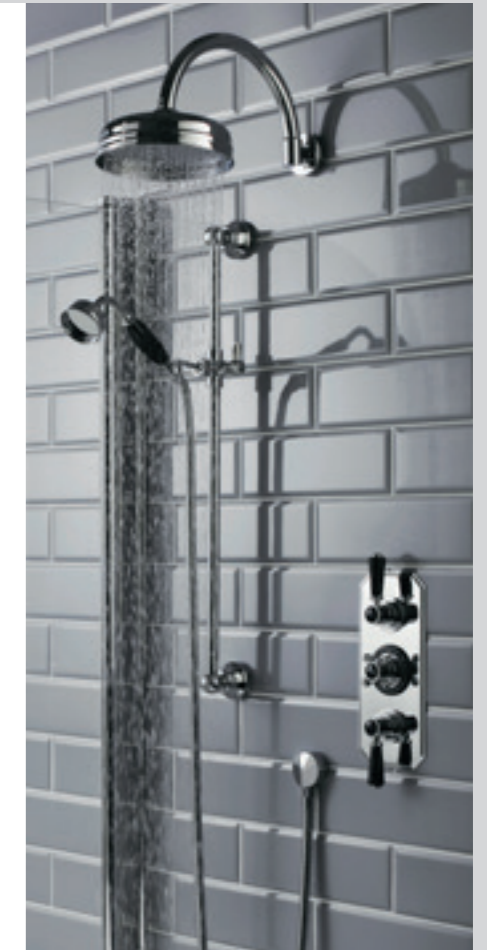

OLD LONDON  
**SHOWER  
KITS**

20  
YEAR GUARANTEE

**EXPOSED SHOWER VALVES**

WITH RIGID RISER KITS.

**Traditional Thermostatic Shower Valve & Rigid Riser Kit**  
Top Outlet. White Ceramic. With Diverter  
A3117 **£747.00 MP**