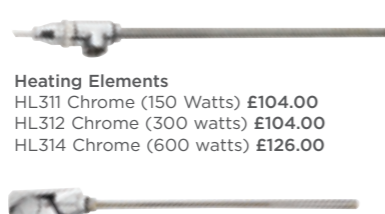

**Luxury Thermostatic Radiator Valves Pack**  
Straight  
HT316 **£76.00**

**Luxury Thermostatic Radiator Valves Pack**  
Corner  
HT317 **£90.00**

**HEATING ELEMENTS**

**Thermostatic Heating Elements**  
With 2 Hour Booster Function  
HL501 Chrome (300 watts) **£185.00**  
HL502 Chrome (600 watts) **£185.00**