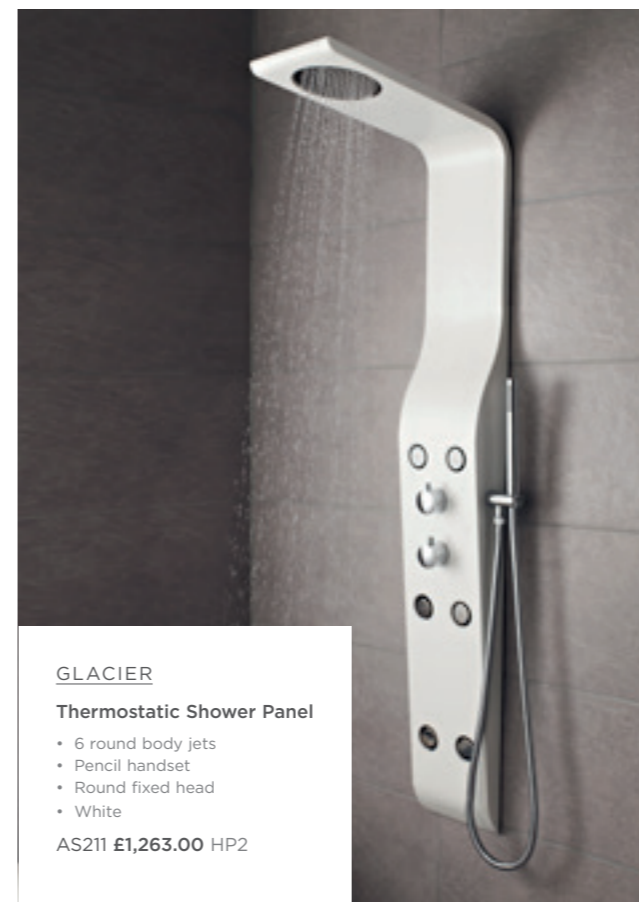

AS345 **£1,307.00** HP2

LAVA

**Thermostatic Shower Panel**

- 2 inset rectangular body jets
- Pencil handset
- Waterfall and conventional head
- Stainless Steel

AS315 **£1,083.00** HP2

PROPHECY

**Thermostatic Shower Panel**

- 4 round body jets
- Multi-function handset
- Movable fixed head
- Black Chrome

A3321 **£695.00** HP2

GLACIER

**Thermostatic Shower Panel**

- 6 round body jets
- Pencil handset
- Round fixed head
- White