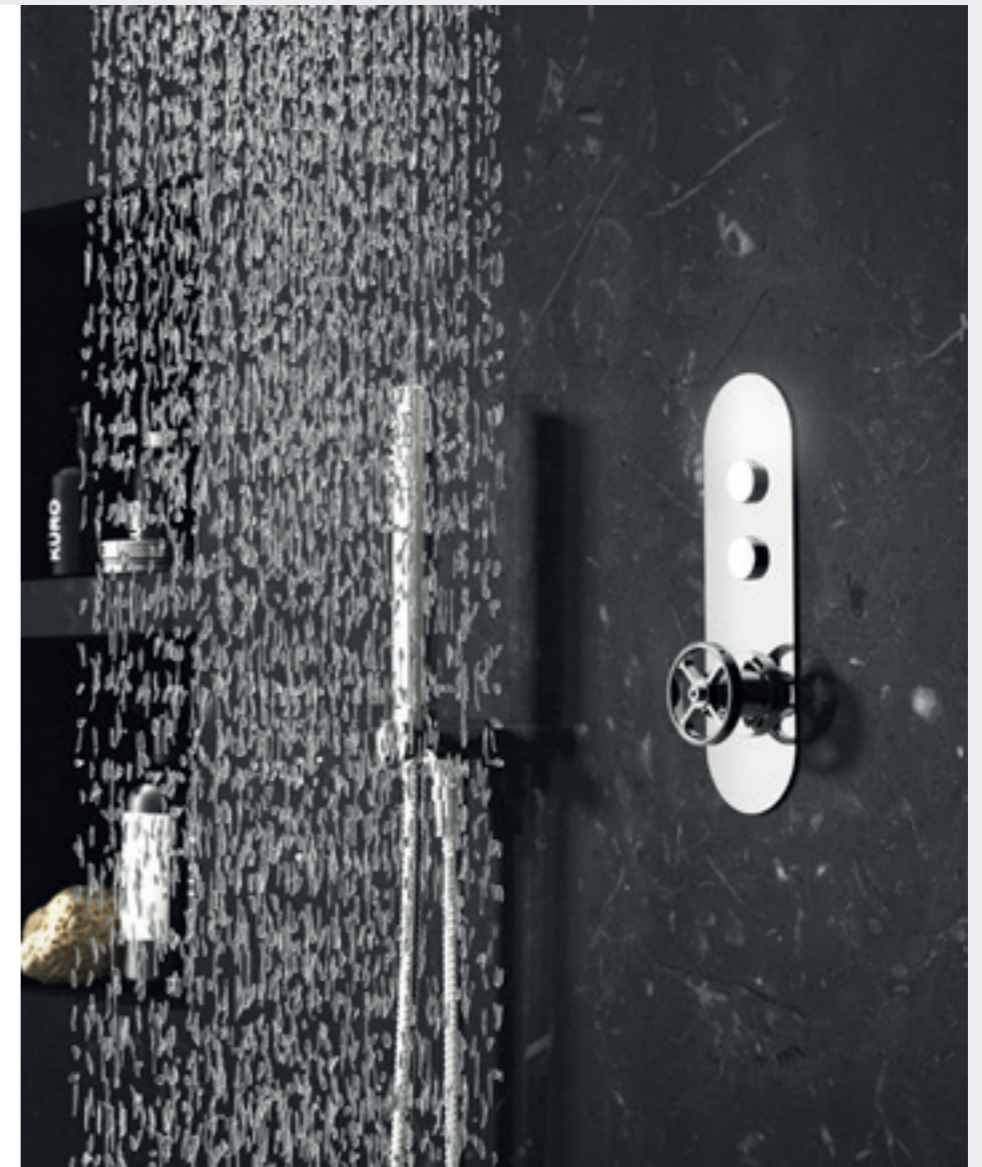

## PUSH BUTTON

**Two Outlet**  
CPB4310 **£330.00** HP1

**Two Outlet**  
CPB4311 **£365.00** HP2

**Three Outlet**  
CPB4312 **£412.00** HP3

Outlets can be operated individually or simultaneously.  
For suggested operating pressures and flow rates, see page 137.