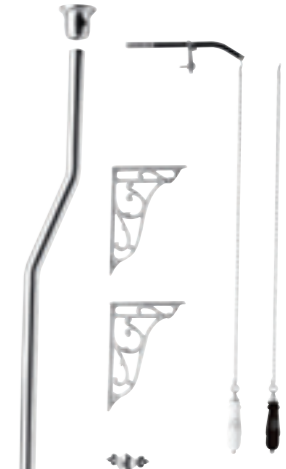

Ceramic WC Lever
E470 **£46.00**

Toilet Roll Holder
LH317 **£28.00**

Toilet Roll Holder
LH301 **£44.00**

Double Robe Hook
LH311 **£21.00**

Towel Ring
LH302 **£28.00**

BATH & SANITARYWARE ACCESSORIES

Shower Ring
642 x 374 x 1036mm
LDA009 **£316.00**

Shower Ring
683 x 374 x 1092mm
LDA010 **£576.00**

Round Shower Ring
Curtain not supplied
800mm ø
LA386 **£293.00**

Roll Top Bath Pack
EA368 **£316.00**

Cistern Cut-off Valve
FA315 **£36.00**

Low Level Flush Pipe Pack
FA302 **£84.00**

Ornate Cistern Brackets
FA322 **£75.00**

Standpipes
Freestanding legs
660mm x 40mm ø
DA311 **£240.00**

High Level Flush Pipe Pack with White Flush Pull Handle
FA313 **£289.00**

High Level Flush Pipe Pack with Black Flush Pull Handle
FA413 **£317.00**

Shallow Seal Trap
EA366 **£84.00**

Bath Legs with Adjustable Shrouds
DA314 **£149.00**

HANDSETS

Small Traditional Handset
A3221 £21.00 LP1

Large Traditional Handset
A3150G £50.00 LP1

Large Traditional Handset
A4150G £58.00 LP1