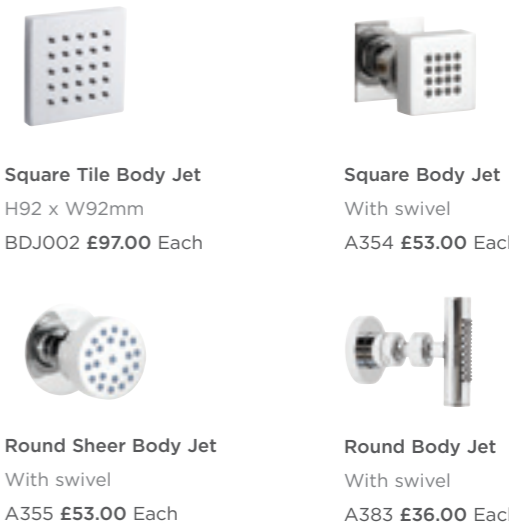

Valves are not included with the Multi Option Shower Kits.

SHOWERS:
**SLIDE
RAIL KITS**

SQUARE

**Sheer
Slide Rail Kit**
Brass
H700mm
A3167 **£162.00** LP1

**Kubix
Slide Rail Kit**
Brass/ABS
H680mm
A3181 **£220.00** LP1

ROUND

**Slimline
Slide Rail Kit**
Brass/ABS. With
multi-function
handset.
H830mm
A3041 **£104.00** MP

**Linear
Slide Rail Kit**
Brass/ABS. With
multi-function
handset.
H730mm
A3043 **£89.00** MP

**Water Saving
Slide Rail Kit**
Brass/ABS. With
multi-function air
induction handset,
with up to 25%
water saving.
H720mm
A3064 **£139.00** LP1

SHOWERS:
ACCESSORIES

BODY JETS

Square Tile Body Jet
H92 x W92mm
BDJ002 **£97.00** Each

Square Body Jet
With swivel
A354 **£53.00** Each

Round Sheer Body Jet
With swivel
A355 **£53.00** Each

Round Body Jet
With swivel
A383 **£36.00** Each

ELBOW, FLEX & SEAT

**Square
Outlet Elbow**
Chrome
plated brass
A3245 **£26.00**

**Smooth
Silver Flex**
1.5m
A321 **£39.00**

**Shower
Seat**
Chrome
hinges
LA371 **£286.00**

HAND HELD KITS

**Round Outlet Elbow
with Parking Bracket,
Flex and Handset**
A3263 **£82.00** LP1