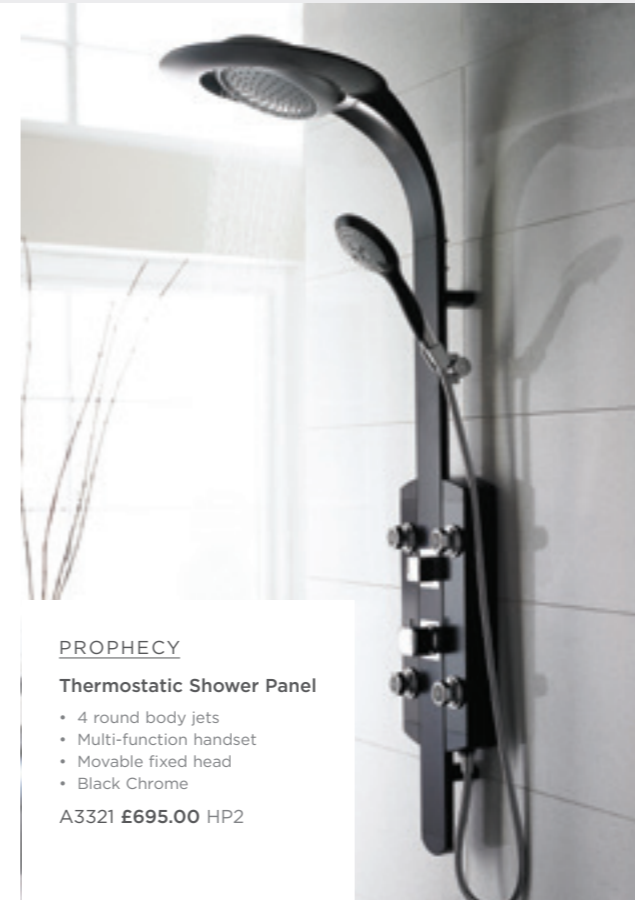

ASTRAL

Thermostatic Shower Panel

- 6 body jets
- Waterfall and conventional head
- Rectangular handset
- Stainless Steel

AS326 **£1,454.00** HP2

SHIMMER

Thermostatic Shower Panel

- 6 round inset body jets
- Inset round fixed head with waterfall
- Pencil handset
- Chrome

AS345 **£1,307.00** HP2

LAVA

Thermostatic Shower Panel

- 2 inset rectangular body jets
- Pencil handset
- Waterfall and conventional head
- Stainless Steel

AS315 **£1,083.00** HP2

PROPHECY

Thermostatic Shower Panel

- 4 round body jets
- Multi-function handset
- Movable fixed head
- Black Chrome

A3321 **£695.00** HP2

GLACIER

Thermostatic Shower Panel

- 6 round body jets
- Pencil handset
- Round fixed head
- White

AS211 **£1,263.00** HP2

SURFACE

Thermostatic Shower Panel

- 3 rectangular inset body jets
- Inset square fixed head
- Pencil handset
- Stainless Steel

AS342 **£1,454.00** HP2

SHOWERS:
**CHOOSING
YOUR PERFECT
SHOWER**

THERE ARE LOTS OF REASONS TO CHOOSE A HUDSON REED THERMOSTATIC SHOWER: SAFETY, CONTEMPORARY DESIGN, CO-ORDINATING TAPS AND MARKET-LEADING GUARANTEES. EVEN BETTER, OUR SHOWER VALVES ARE ALSO GREAT FOR YOUR INSTALLER, MEANING LESS TIME AND THEREFORE LESS COST TO YOU.