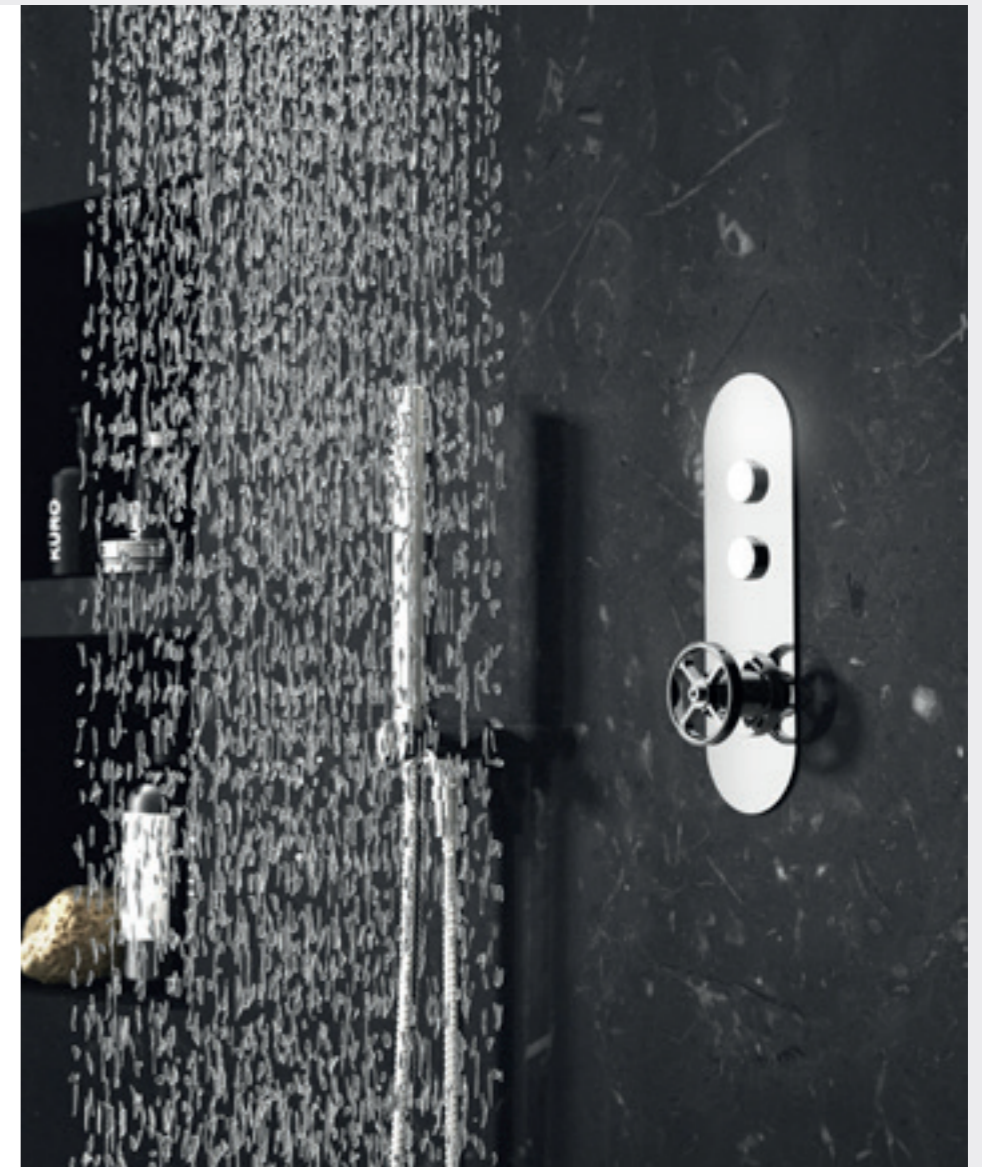

Twin Valve with Diverter
SIWTR03 **£412.00** MP

PUSH BUTTON

Two Outlet
CPB4310 **£330.00** HP1

Two Outlet
CPB4311 **£365.00** HP2

Three Outlet
CPB4312 **£412.00** HP3

Outlets can be operated individually or simultaneously.
For suggested operating pressures and flow rates, see page 137.