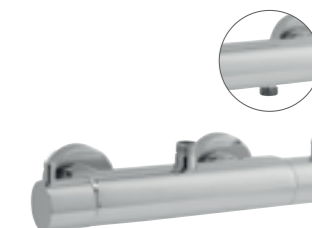

CONCEALED - FOR USE WITH CONCEALED SHOWER VALVES

Worth Shower Kit
With concealed Outlet Elbow and Diverter
A3116 £475.00 HP1

Destiny Shower Kit
With concealed Outlet Elbow and Diverter
A3115 £475.00 HP1

BAR VALVES

CONTEMPORARY THERMOSTATIC BAR VALVES

Round Minimalist Thermostatic Bar Valve
Top and bottom outlet
A3500 £264.00 LP2

Square Quadro Thermostatic Bar Valve
Top outlet
A3506 £264.00 LP2

Square Quadro Thermostatic Bar Valve
Bottom outlet
A3503 £264.00 LP2