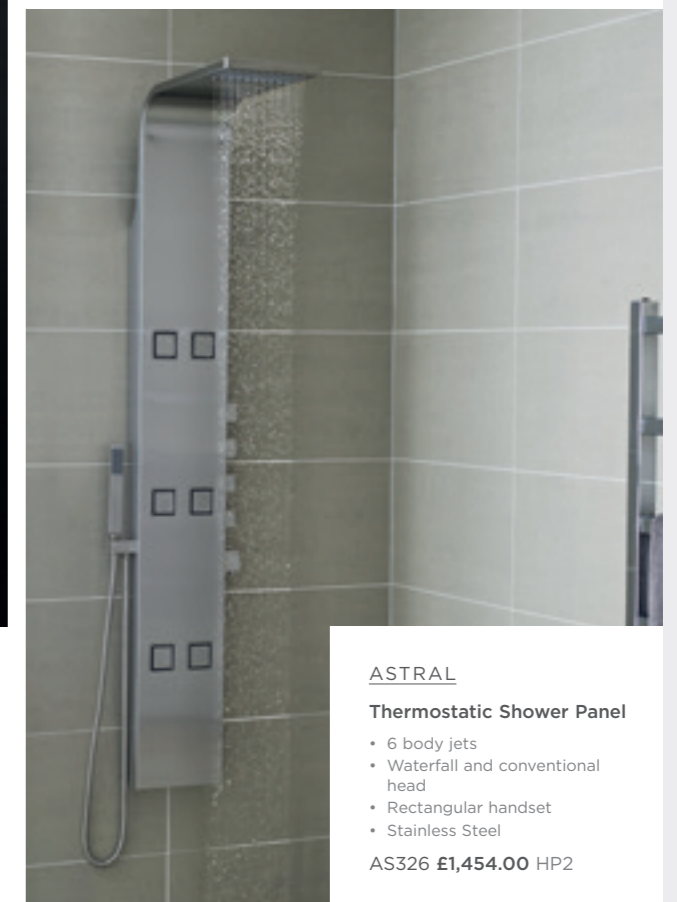

**Square Outlet Elbow
with Parking Bracket,
Flex and Handset**
A3264 **£97.00** LP1

SHOWERS:
DREAM SHOWERS

INTERVAL ROUND

Fully Recessed Thermostatic Shower Panel and Head

- 6 round body jets
- Separate fixed head with waterfall option
- Pencil handset
- Chrome

PIN003 **£1,431.00** HP2

10 YEAR GUARANTEE
20 | Safety
Anti Scald

INTERVAL SQUARE

Fully Recessed Thermostatic Shower Panel and Head

- 6 square inset body jets
- Rectangular handset
- Separate fixed head with waterfall option
- Stainless Steel

PIN001 **£1,431.00** HP2

DUSK

Thermostatic Shower Panel

- 4 square and 1 rectangular inset body jets
- Inset square fixed head with waterfall option
- Rectangular handset
- Gun Metal

AS344 **£1,199.00** HP2

ASTRAL

Thermostatic Shower Panel

- 6 body jets
- Waterfall and conventional head
- Rectangular handset
- Stainless Steel

AS326 **£1,454.00** HP2

SHIMMER

Thermostatic Shower Panel

- 6 round inset body jets
- Inset round fixed head with waterfall
- Pencil handset
- Chrome