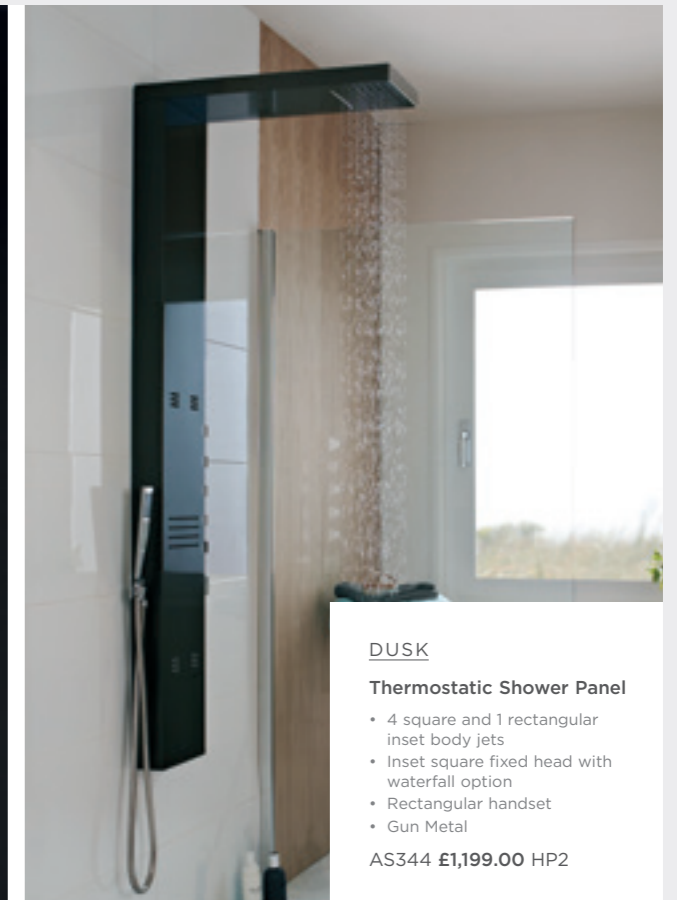

**Square Outlet Elbow
with Parking Bracket,
Flex and Handset**
A3264 **£97.00** LP1

SHOWERS:
DREAM SHOWERS

INTERVAL ROUND

Fully Recessed Thermostatic Shower Panel and Head

- 6 round body jets
- Separate fixed head with waterfall option
- Pencil handset
- Chrome

PIN003 **£1,431.00** HP2

10 YEAR GUARANTEE
20 | Safety
Anti Scald

INTERVAL SQUARE

Fully Recessed Thermostatic Shower Panel and Head

- 6 square inset body jets
- Rectangular handset
- Separate fixed head with waterfall option
- Stainless Steel

PIN001 **£1,431.00** HP2

DUSK

Thermostatic Shower Panel

- 4 square and 1 rectangular inset body jets
- Inset square fixed head with waterfall option
- Rectangular handset
- Gun Metal

AS344 **£1,199.00** HP2

ASTRAL

Thermostatic Shower Panel

- 6 body jets
- Waterfall and conventional head
- Rectangular handset
- Stainless Steel

AS326 **£1,454.00** HP2

SHIMMER

Thermostatic Shower Panel

- 6 round inset body jets
- Inset round fixed head with waterfall
- Pencil handset
- Chrome