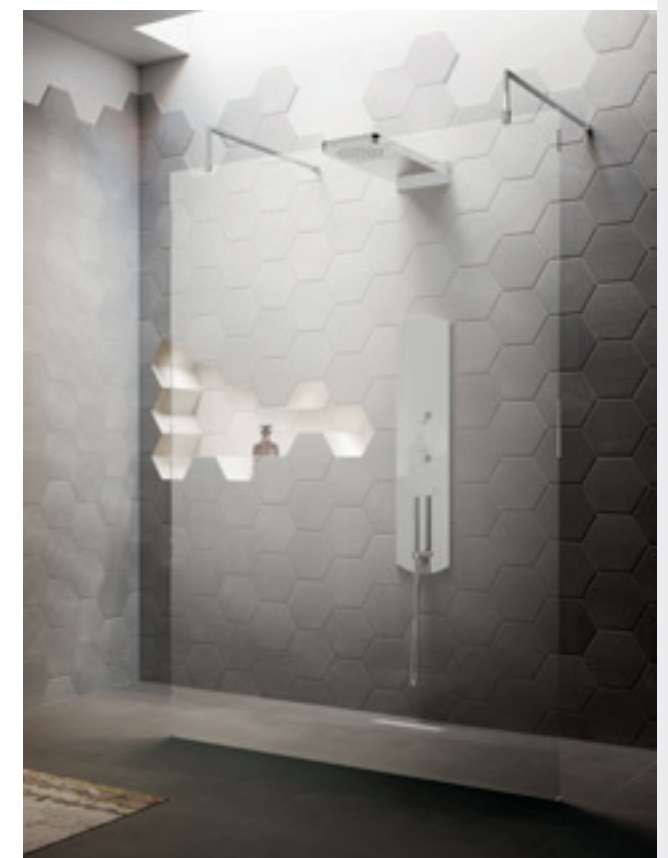

GPAF14 with Two Top Support Arms and Retainer Feet