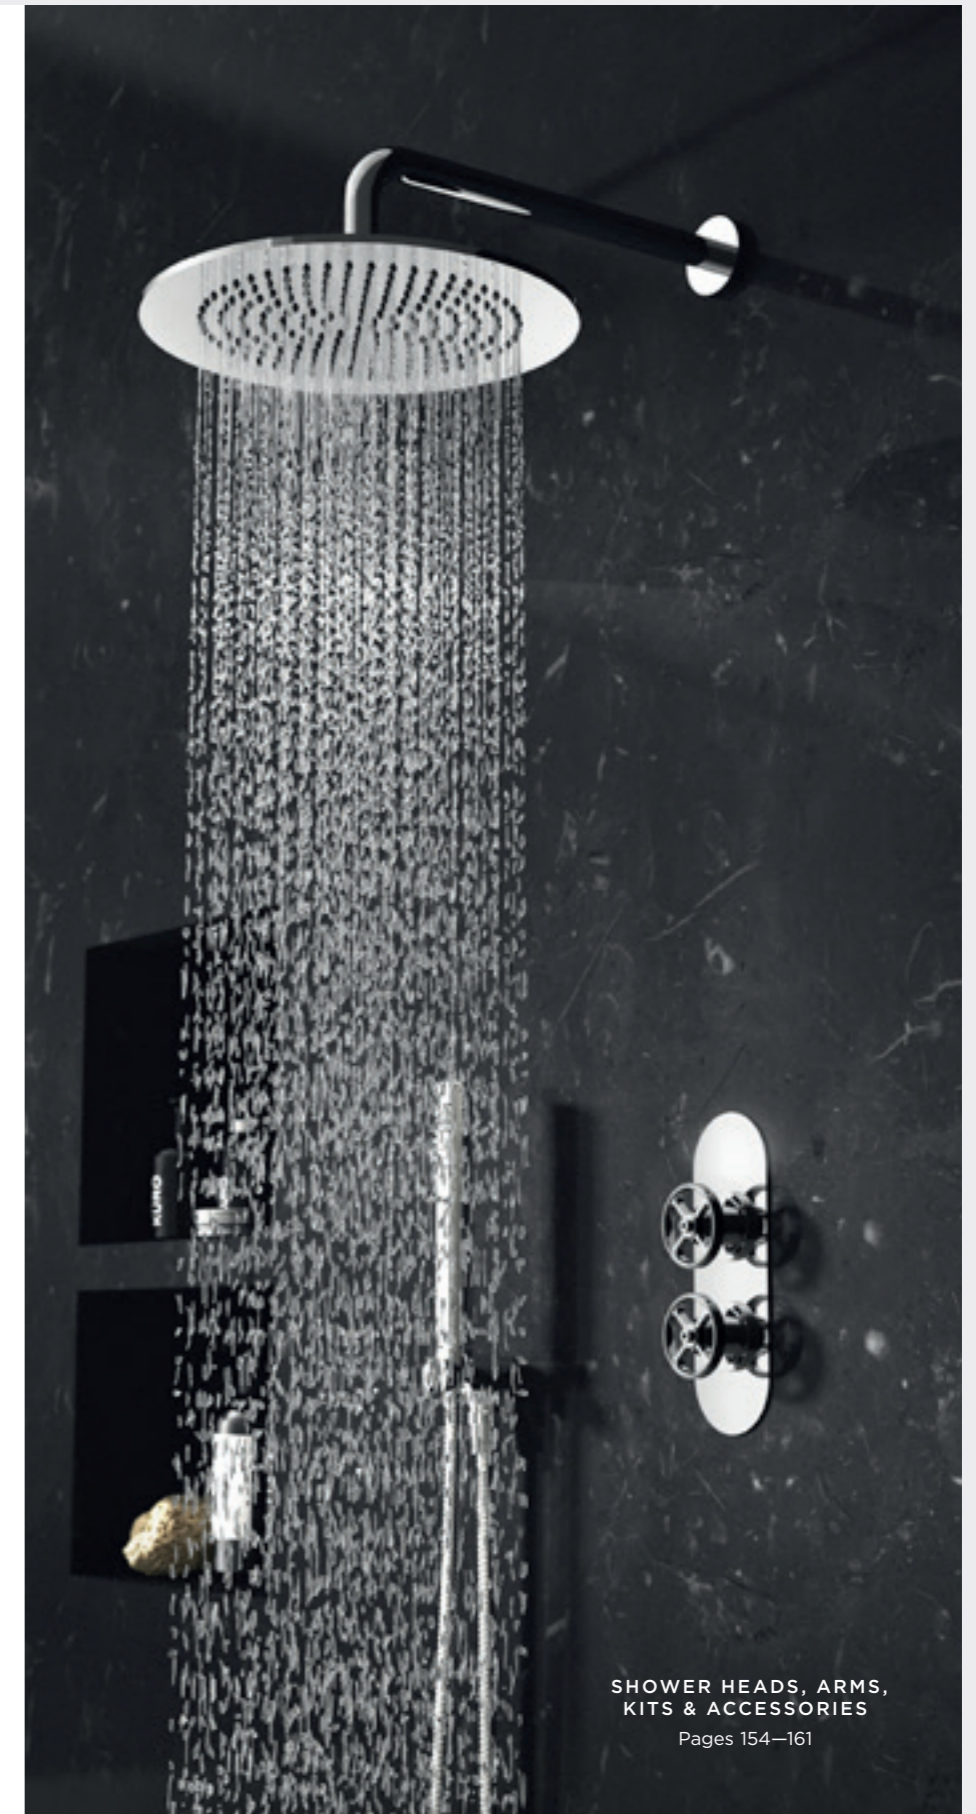

## VALQUEST

Look out for the VQ number next to each Valquest product, which are Made in Britain.

**VQ21**  
Two Outlet

**VQ20**  
One Outlet

SHOWER HEADS, ARMS,  
KITS & ACCESSORIES  
Pages 154-161

TWIN

One Outlet LP1 **VQ20**  
SIWTW801 **£667.00**