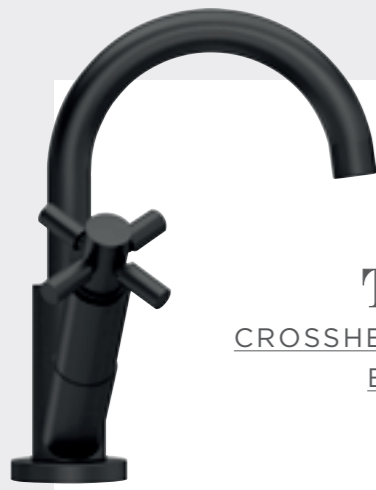

TEC
CROSSHEAD OR LEVER
BLACK

3 YEAR GUARANTEE