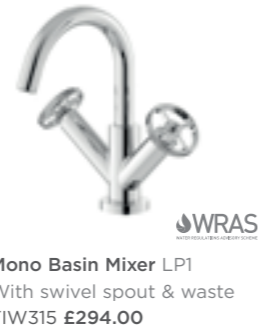

# REVOLUTION

INDUSTRIAL  
CHROME

**Mono Basin Mixer LP1**  
With swivel spout & waste  
TIW315 **£294.00**

**Wall Mounted Basin Mixer LP1**  
TIW317 **£334.00**

**3 Tap Hole Basin Mixer LP1**  
With swivel spout and  
pop-up waste  
TIW337 **£334.00**