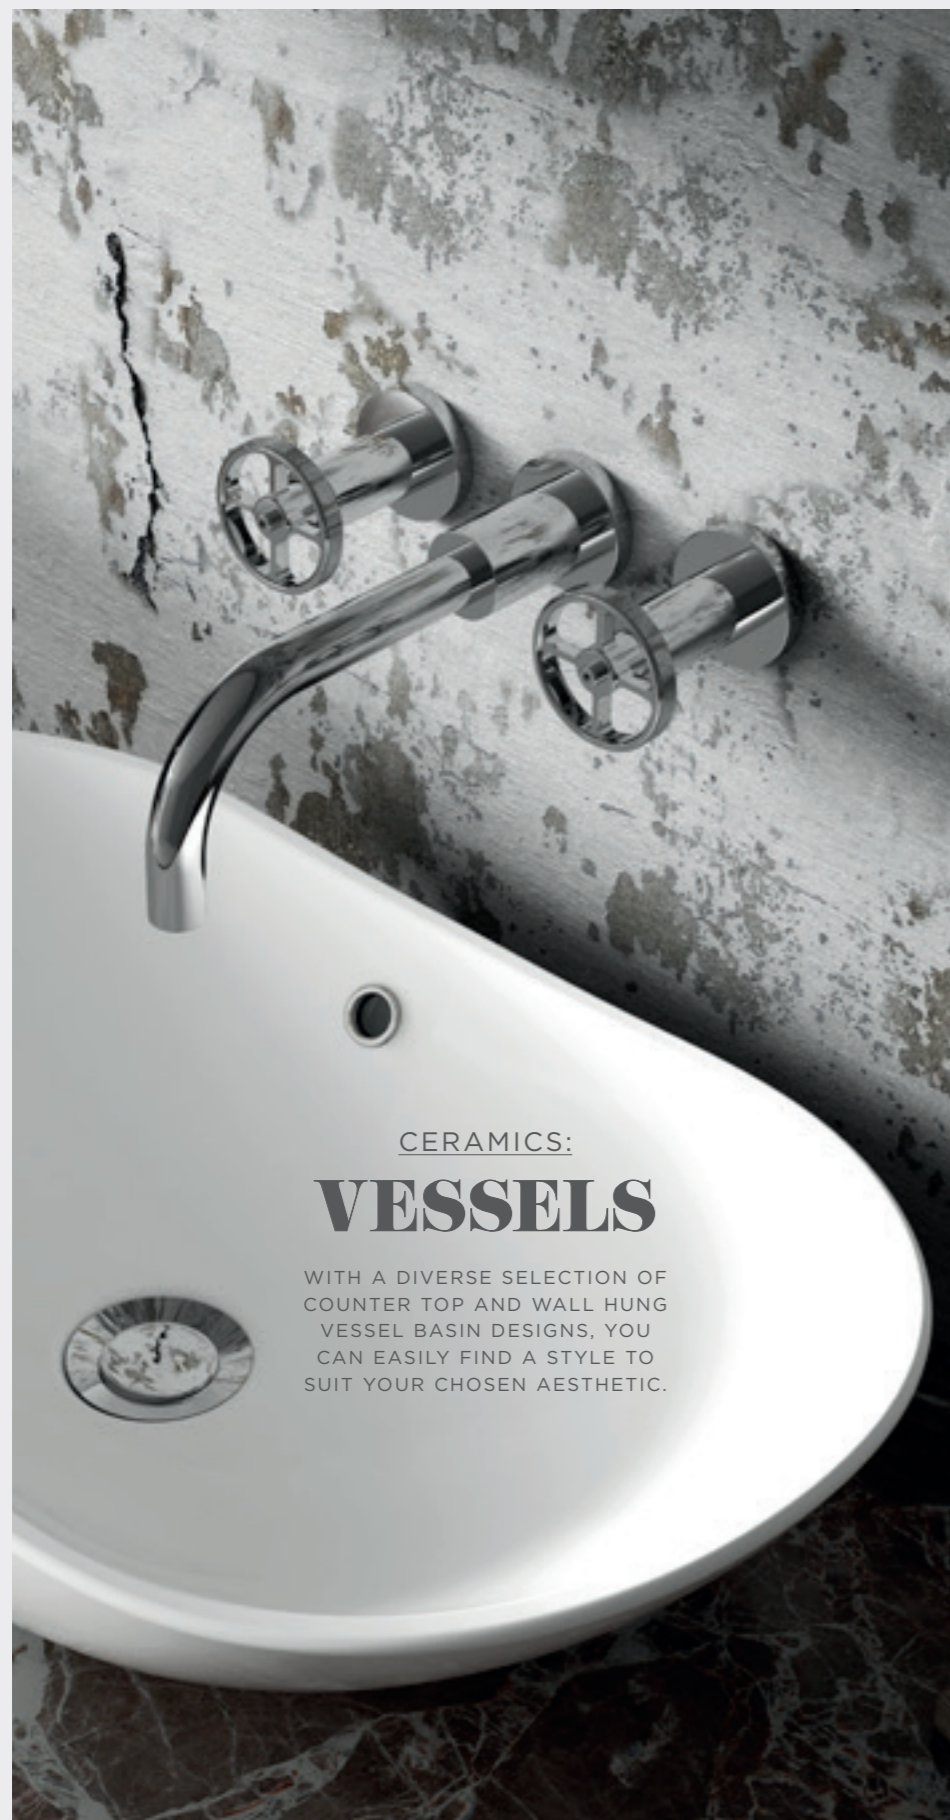

CERAMICS:
VESSELS

WITH A DIVERSE SELECTION OF COUNTER TOP AND WALL HUNG VESSEL BASIN DESIGNS, YOU CAN EASILY FIND A STYLE TO SUIT YOUR CHOSEN AESTHETIC.

COUNTER TOP
SQUARE &
RECTANGULAR

COUNTER TOP
ROUND & OVAL

COUNTER TOP
SEMI RECESS

WALL
HUNG

Bottle Trap
For use with all Wall Hung Vessels
EA370 **£44.00**