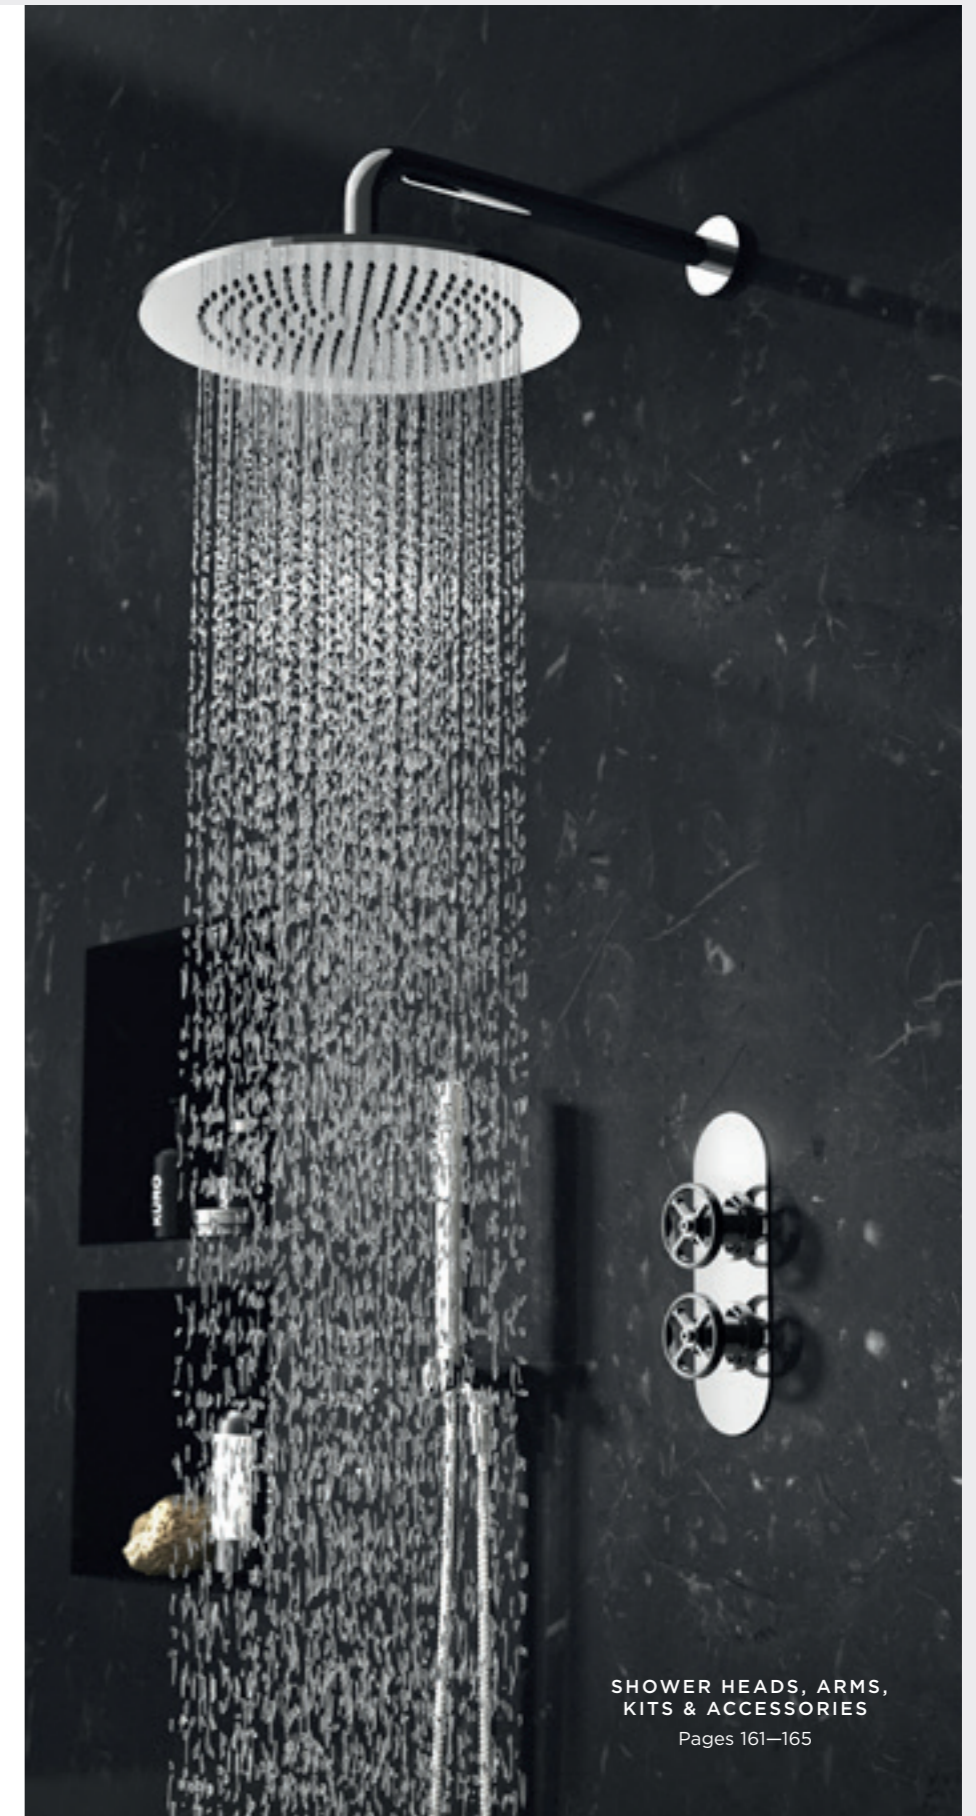

VQ21
Two Outlet

VQ20
One Outlet

SHOWER HEADS, ARMS,
KITS & ACCESSORIES
Pages 161-165

TWIN

One Outlet LP1 **VQ20**
SIWTW801 £641.00

Two Outlet MP
SIWTW802 £709.00

TRIPLE

Two Outlet LP1 **VQ21**
SIWTR802 £725.00