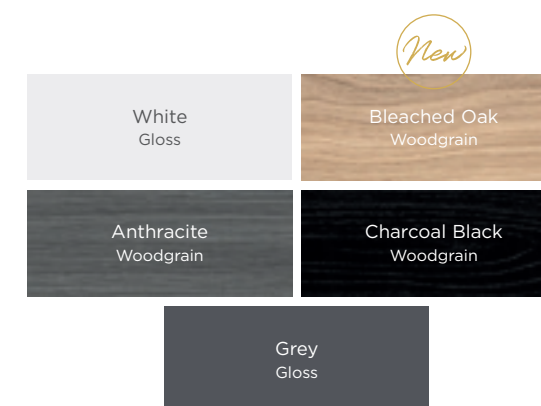

**POLYMARBLE BASINS**

Polymarble ensures a crisp, super smooth finish and is incredibly durable.

**AVAILABLE COLOURS**

Our wide palette of colours reflects the very latest in tonal trends as well as traditional favourites. We can help you create a perfectly harmonious look.